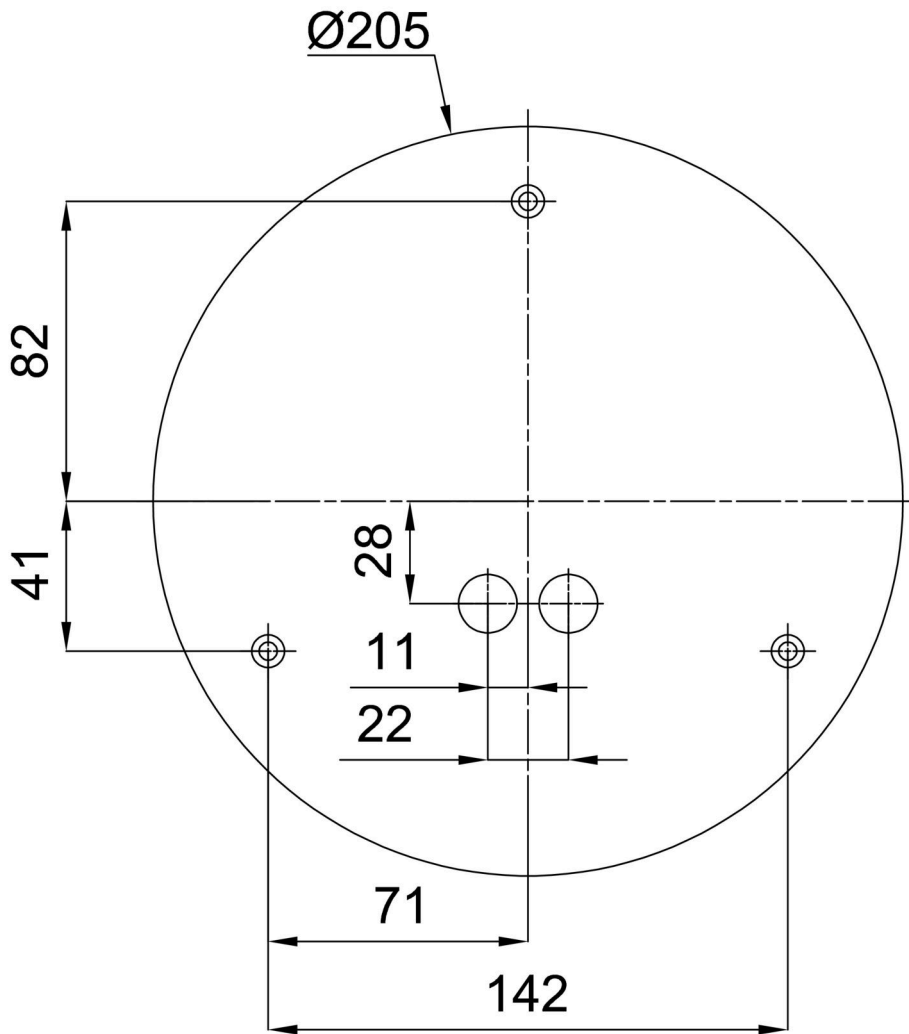

Logistic

EAN	8591728095345
Weight NTTO	1.7 Kg
Weight BTTO	1.9 Kg
Number of cartons	1 pcs
Package volume	0.008 m³
Package 1 width	0.27 m
Package 1 length	0.26 m
Package 1 height	0.11 m
Warranty*	60 months

*The warranty for the batteries is valid for 12 months from the date of purchase.

Installation dimensions: