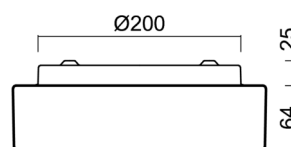

Technical

Types of luminaires	Dimmable
Mounting type	surface mounted
Base material	steel
Shade material	three-layer glass TRIPLEX OPAL
Base color	white Ral9003
Shade color	white
Holding the shade	bayonet
Mounting location	ceiling/wall
Width	250 mm
Length	250 mm
Height	84 mm
Diameter	ø 250 mm
mounting holes (diameter)	3xø5mm
Installation wire (diameter)	2xø16mm
Energy Class	D
Impact strength	IK01
Operating temperature	from -20°C to +30°C

Eulum data for calculation programs are available at www.osmont.cz.

Logistic

EAN	8591728095345
Weight NTTO	1.7 Kg
Weight BTTO	1.9 Kg
Number of cartons	1 pcs
Package volume	0.008 m ³
Package 1 width	0.27 m
Package 1 length	0.26 m
Package 1 height	0.11 m
Warranty*	60 months