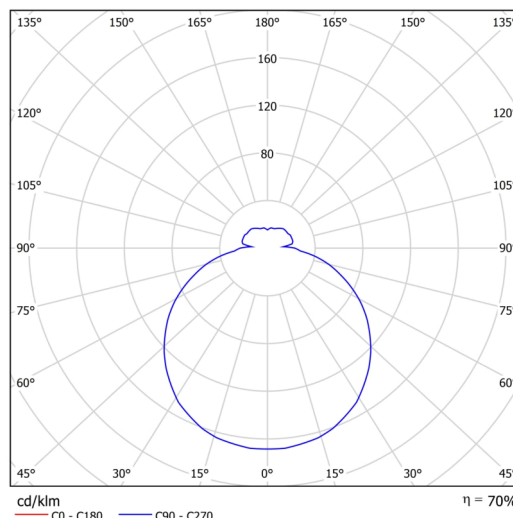

Luminous

Lum. flux of luminaire	950 lm
Lum. flux of light source	1350 lm
Luminaire efficacy	95 lm/W
Temperature	3000 K
Rated life time LED L80/B10	100000 hours
CRI	Ra80
MacAdam	3
Blue light hazard	Risk group 0