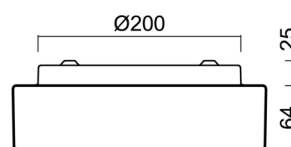

Technical

Types of luminaires	Dimmable
Mounting type	surface mounted
Base material	steel
Shade material	three-layer glass TRIPLEX OPAL
Base color	white Ral9003
Shade color	white
Holding the shade	bayonet
Mounting location	ceiling/wall
Width	250 mm
Length	250 mm
Height	84 mm
Diameter	ø 250 mm
mounting holes (diameter)	3xø5mm
Installation wire (diameter)	2xø16mm
Energy Class	D
Impact strength	IK01
Operating temperature	from -20°C to +30°C

Eulum data for calculation programs are available at www.osmont.cz.

Logistic

EAN	8591728095338
Weight NTTO	1.7 Kg
Weight BTTO	1.9 Kg
Number of cartons	1 pcs
Package volume	0.008 m ³
Package 1 width	0.27 m
Package 1 length	0.26 m
Package 1 height	0.11 m
Warranty*	60 months