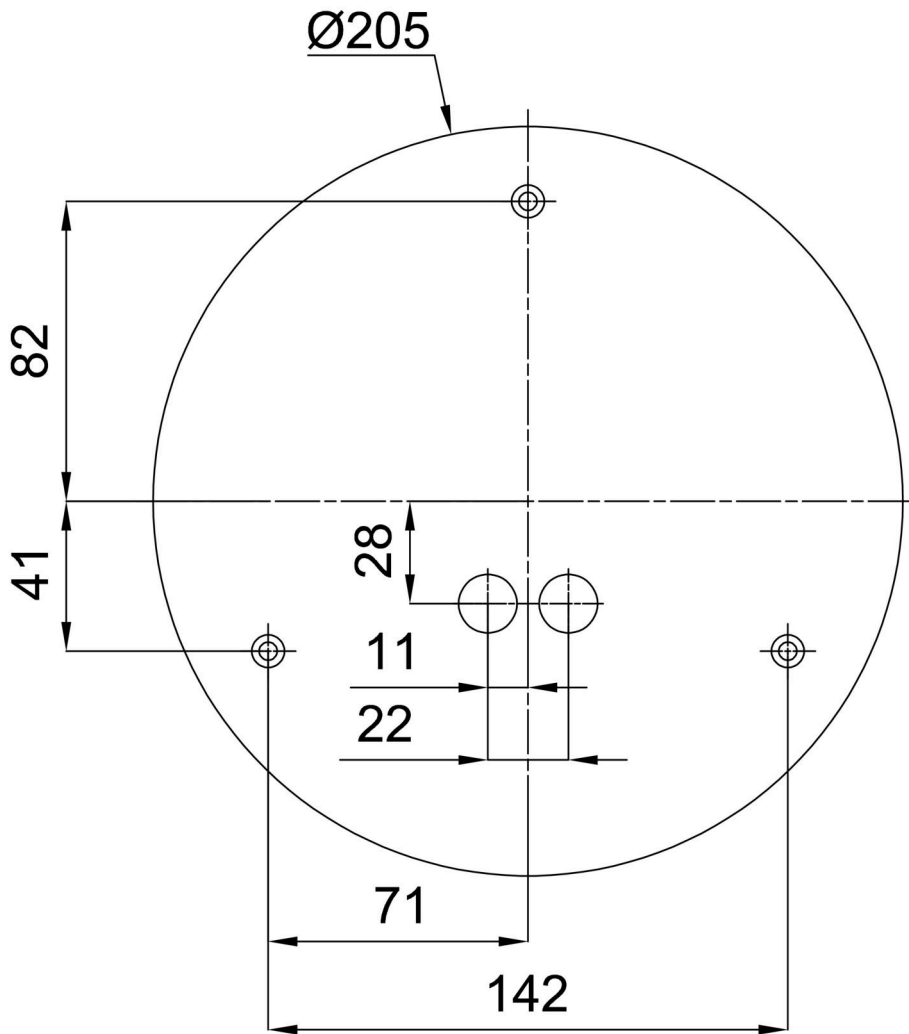

Logistic

EAN	8591728095338
Weight NTTO	1.7 Kg
Weight BTTO	1.9 Kg
Number of cartons	1 pcs
Package volume	0.008 m³
Package 1 width	0.27 m
Package 1 length	0.26 m
Package 1 height	0.11 m
Warranty*	60 months

*The warranty for the batteries is valid for 12 months from the date of purchase.

Installation dimensions: