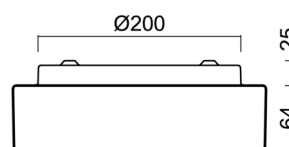

Technical

Types of luminaires	Classic on/off
Mounting type	surface mounted
Base material	steel
Shade material	three-layer glass TRIPLEX OPAL
Base color	white Ral9003
Shade color	white
Holding the shade	bayonet
Mounting location	ceiling/wall
Width	250 mm
Length	250 mm
Height	84 mm
Diameter	ø 250 mm
mounting holes (diameter)	3xø5mm
Installation wire (diameter)	2xø16mm
Energy Class	D
Impact strength	IK01
Operating temperature	from -20°C to +30°C

Eulum data for calculation programs are available at www.osmont.cz.

Logistic

EAN	8591728095314
Weight NTTO	1.7 Kg
Weight BTTO	1.9 Kg
Number of cartons	1 pcs
Package volume	0.008 m ³
Package 1 width	0.27 m
Package 1 length	0.26 m
Package 1 height	0.11 m
Warranty*	60 months