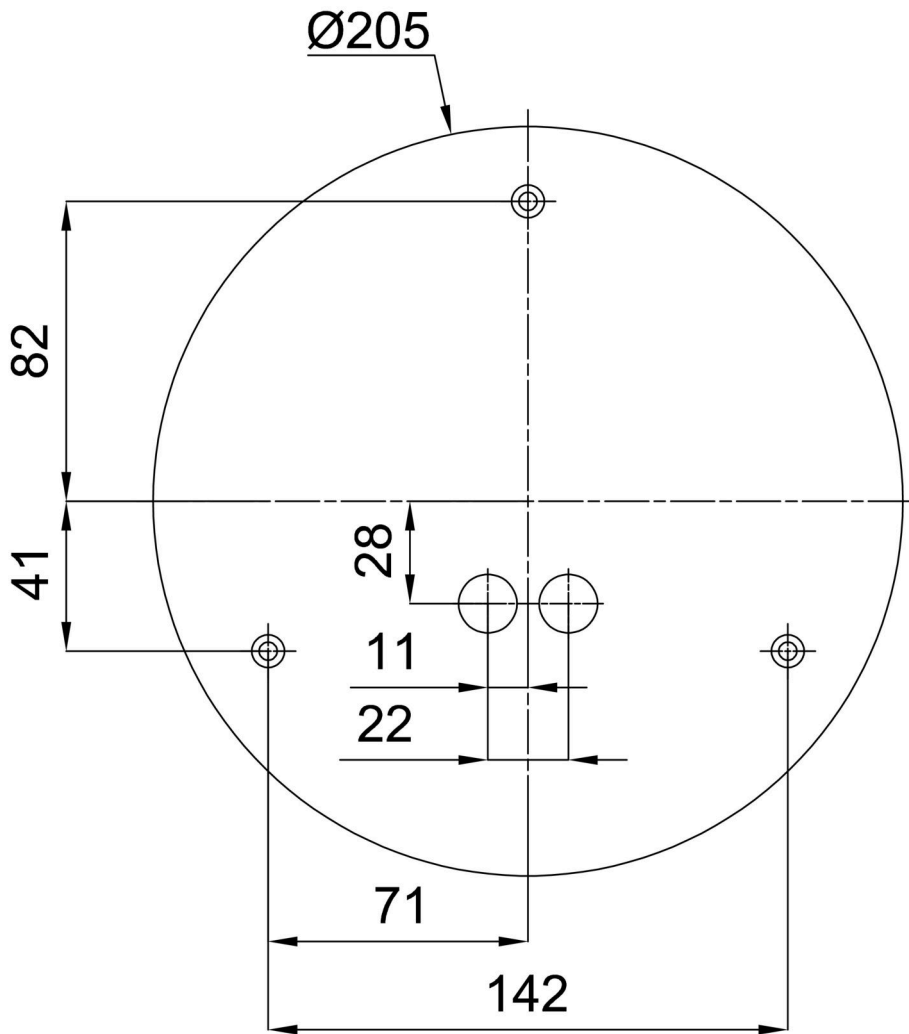

Logistic

EAN	8591728095314
Weight NTTO	1.7 Kg
Weight BTTO	1.9 Kg
Number of cartons	1 pcs
Package volume	0.008 m³
Package 1 width	0.27 m
Package 1 length	0.26 m
Package 1 height	0.11 m
Warranty*	60 months

*The warranty for the batteries is valid for 12 months from the date of purchase.

Installation dimensions: