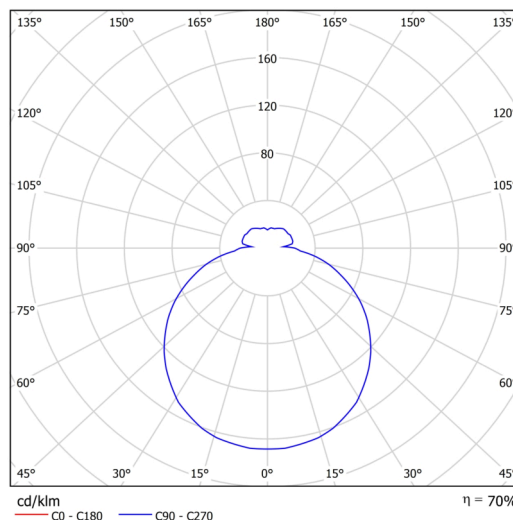

Luminous

Lum. flux of luminaire	700 lm
Lum. flux of light source	1000 lm
Luminaire efficacy	100 lm/W
Temperature	3000 K
Rated life time LED L80/B10	100000 hours
CRI	Ra80
MacAdam	3
Blue light hazard	Risk group 0