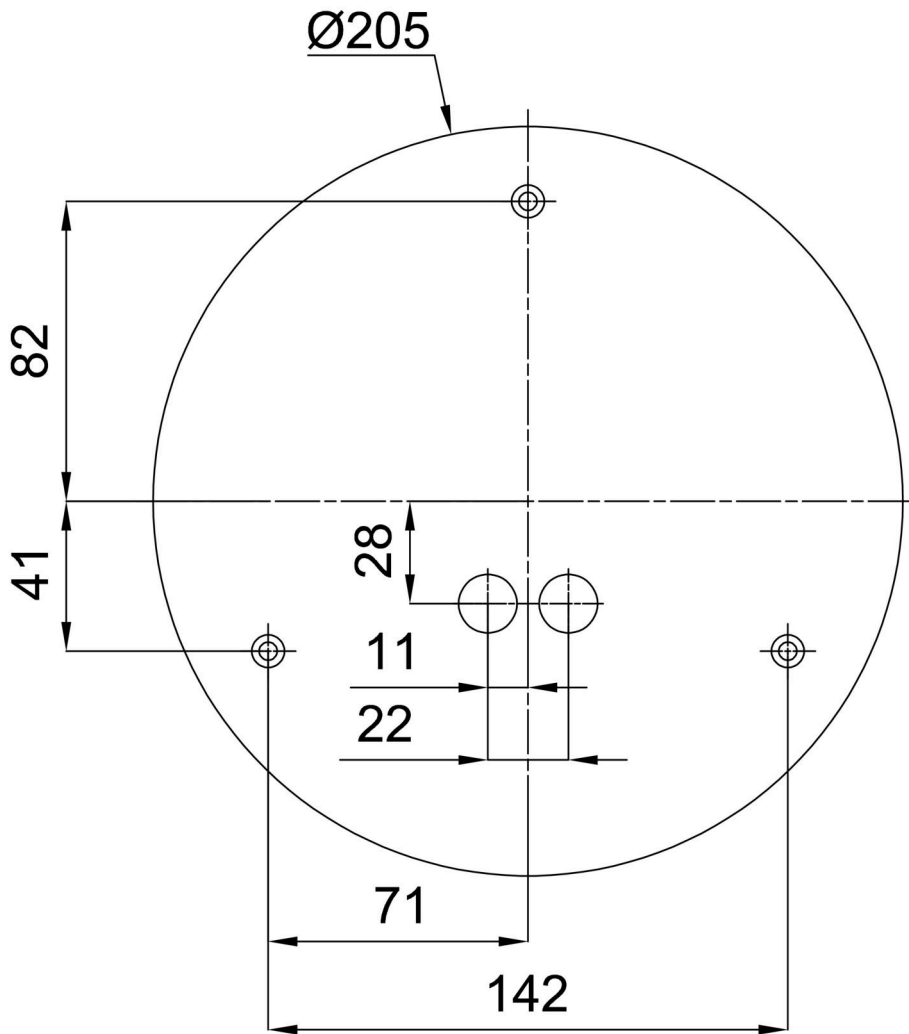

Logistic

EAN	8591728095277
Weight NTTO	1.7 Kg
Weight BTTO	1.9 Kg
Number of cartons	1 pcs
Package volume	0.008 m³
Package 1 width	0.27 m
Package 1 length	0.26 m
Package 1 height	0.11 m
Warranty*	60 months

*The warranty for the batteries is valid for 12 months from the date of purchase.

Installation dimensions: