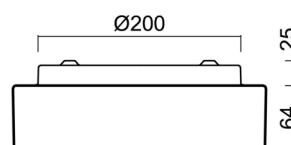

Technical

Types of luminaires	Classic on/off
Mounting type	surface mounted
Base material	steel
Shade material	three-layer glass TRIPLEX OPAL
Base color	white Ral9003
Shade color	white
Holding the shade	bayonet
Mounting location	ceiling/wall
Width	250 mm
Length	250 mm
Height	84 mm
Diameter	ø 250 mm
mounting holes (diameter)	3xø5mm
Installation wire (diameter)	2xø16mm
Energy Class	D
Impact strength	IK01
Operating temperature	from -20°C to +30°C

Eulum data for calculation programs are available at www.osmont.cz.

Logistic

EAN	8591728095277
Weight NTTO	1.7 Kg
Weight BTTO	1.9 Kg
Number of cartons	1 pcs
Package volume	0.008 m ³
Package 1 width	0.27 m
Package 1 length	0.26 m
Package 1 height	0.11 m
Warranty*	60 months