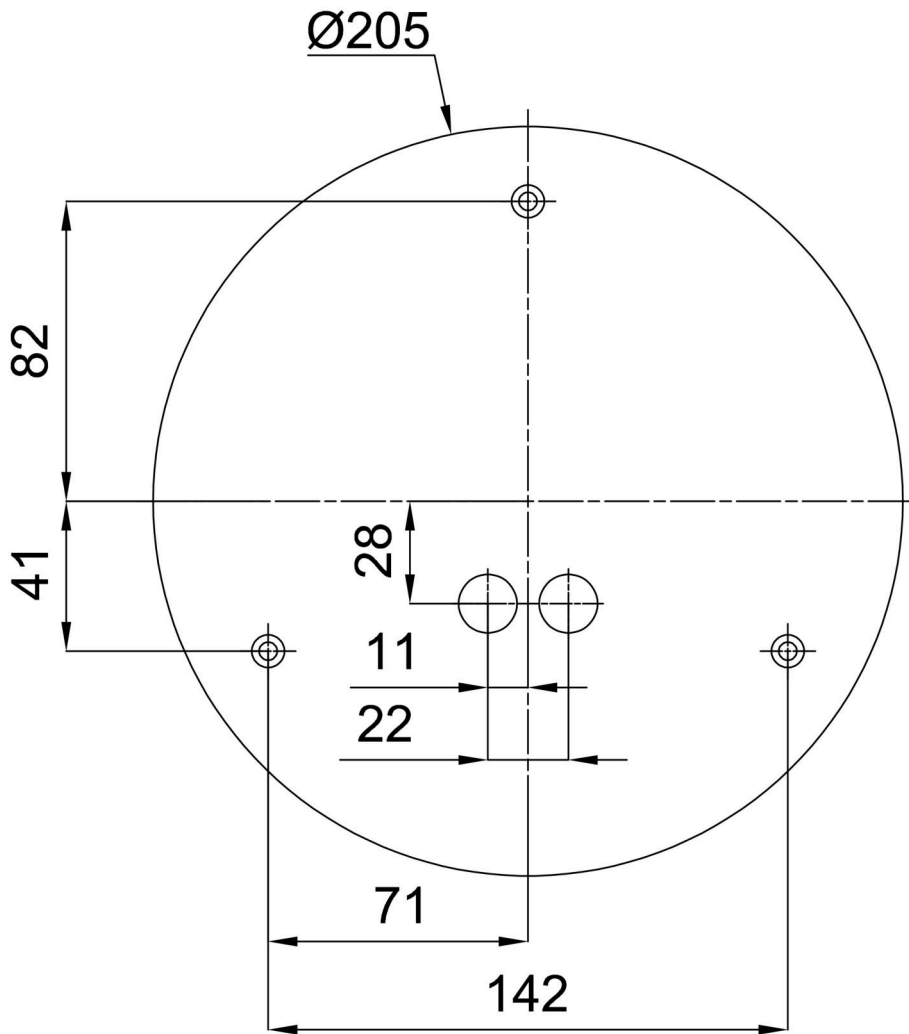

Types of luminaires	Classic on/off
Mounting type	surface mounted
Base material	steel
Shade material	three-layer glass TRIPLEX OPAL
Base color	white Ral9003
Shade color	white
Holding the shade	bayonet
Mounting location	ceiling/wall
Width	250 mm
Length	250 mm
Height	84 mm
Diameter	ø 250 mm
mounting holes (diameter)	3xø5mm
Installation wire (diameter)	2xø16mm
Impact strength	IK01
Operating temperature	from -20°C to +30°C

Eulum data for calculation programs are available at www.osmont.cz.

Logistic

EAN	8591728447052
Weight NTTO	1.5 Kg
Weight BTTO	1.7 Kg
Number of cartons	1 pcs
Package volume	0.008 m ³
Package 1 width	0.27 m
Package 1 length	0.26 m
Package 1 height	0.11 m
Warranty*	60 months

*The warranty for the batteries is valid for 12 months from the date of purchase.

Installation dimensions:

Additional assortment:

Decorative collar

Product code	Name	Color	Description	Picture	Drawing
30061	B12/X14	polished stainless steel	the collar is held by the shade		
30060	B12/X4	white Ral9003	the collar is held by the shade		
30063	B12/X13	grey	the collar is held by the shade		
30062	B12/X12	polished brass	the collar is held by the shade		

Lampshade

Product code	Name	Color	Description	Picture	Drawing
20080	023	white		