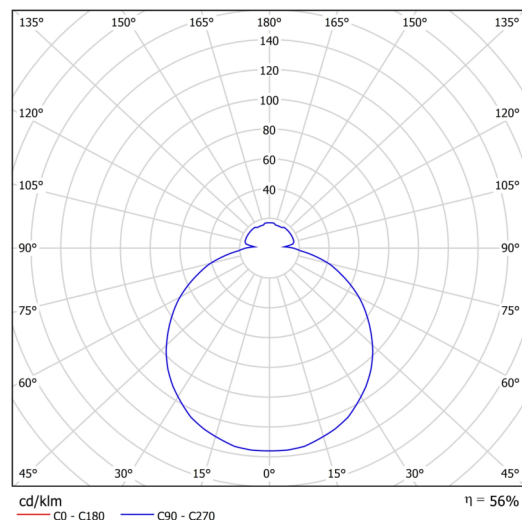

Luminous

Blue light hazard	Risk group 0

Eulum data for calculation programs are available at www.osmont.cz.