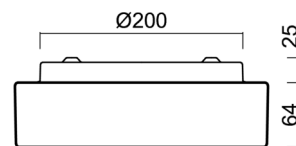

Types of luminaires	Classic on/off
Mounting type	surface mounted
Base material	steel
Shade material	three-layer glass TRIPLEX OPAL
Base color	white Ral9003
Shade color	white
Holding the shade	bayonet
Mounting location	ceiling/wall
Width	250 mm
Length	250 mm
Height	84 mm
Diameter	ø 250 mm
mounting holes (diameter)	3xø5mm
Installation wire (diameter)	2xø16mm
Impact strength	IK01
Operating temperature	from -20°C to +30°C

Eulum data for calculation programs are available at www.osmont.cz.

Logistic

EAN	8591728447052
Weight NTTO	1.5 Kg
Weight BTTO	1.7 Kg
Number of cartons	1 pcs
Package volume	0.008 m ³
Package 1 width	0.27 m
Package 1 length	0.26 m
Package 1 height	0.11 m
Warranty*	60 months