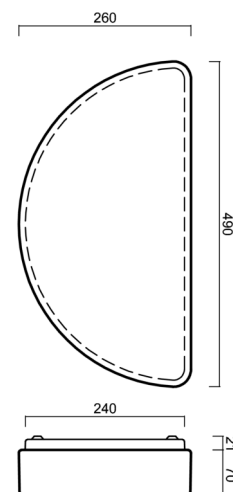

ELISA

LED-1L43E1050NU43/PC43 HF 4K#

WWW.OSMONT.CZ

ELISA

Product code: ELI56897

Type: LED-1L43E1050NU43/PC43 HF 4K#

Short description of the luminaire: White surface-mounted LED light with sensor and polycarbonate shade.

Technical

| | |
|------------------------------|---------------------|
| Types of luminaires | Sensor |
| Mounting type | surface mounted |
| Base material | steel |
| Shade material | opal polycarbonate |
| Base color | white Ral9003 |
| Shade color | white |
| Holding the shade | folding system |
| Mounting location | wall |
| Width | 490 mm |
| Length | 265 mm |
| Height | 85 mm |
| mounting holes (diameter) | 3xØ5mm |
| Installation wire (diameter) | 2xØ16mm |
| Energy Class | D |
| Impact strength | IK10 |
| Operating temperature | from -20°C to +30°C |

Eulum data for calculation programs are available at www.osmont.cz.

Logistic

| | |
|-------------------|----------------------|
| EAN | 8591728095246 |
| Weight NTTO | 1.55 Kg |
| Weight BTTO | 1.85 Kg |
| Number of cartons | 1 pcs |
| Package volume | 0.153 m ³ |
| Package 1 width | 0.435 m |
| Package 1 length | 0.415 m |
| Package 1 height | 0.85 m |
| Warranty* | 60 months |