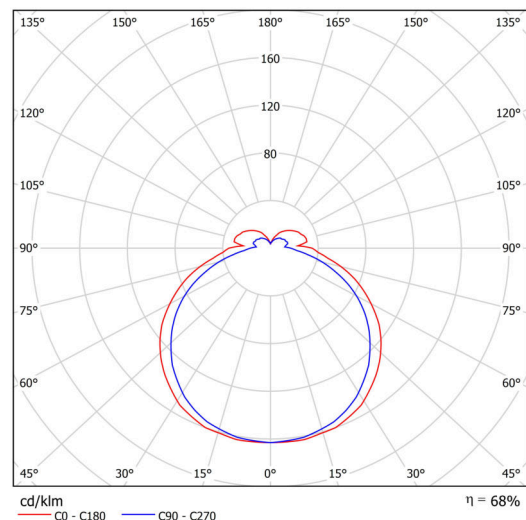

Luminous

Lum. flux of luminaire	2920 lm
Lum. flux of light source	4290 lm
Luminaire efficacy	112 lm/W
Temperature	4000 K
Rated life time LED L80/B10	100000 hours
CRI	Ra80
MacAdam	3
Blue light hazard	Risk group 0