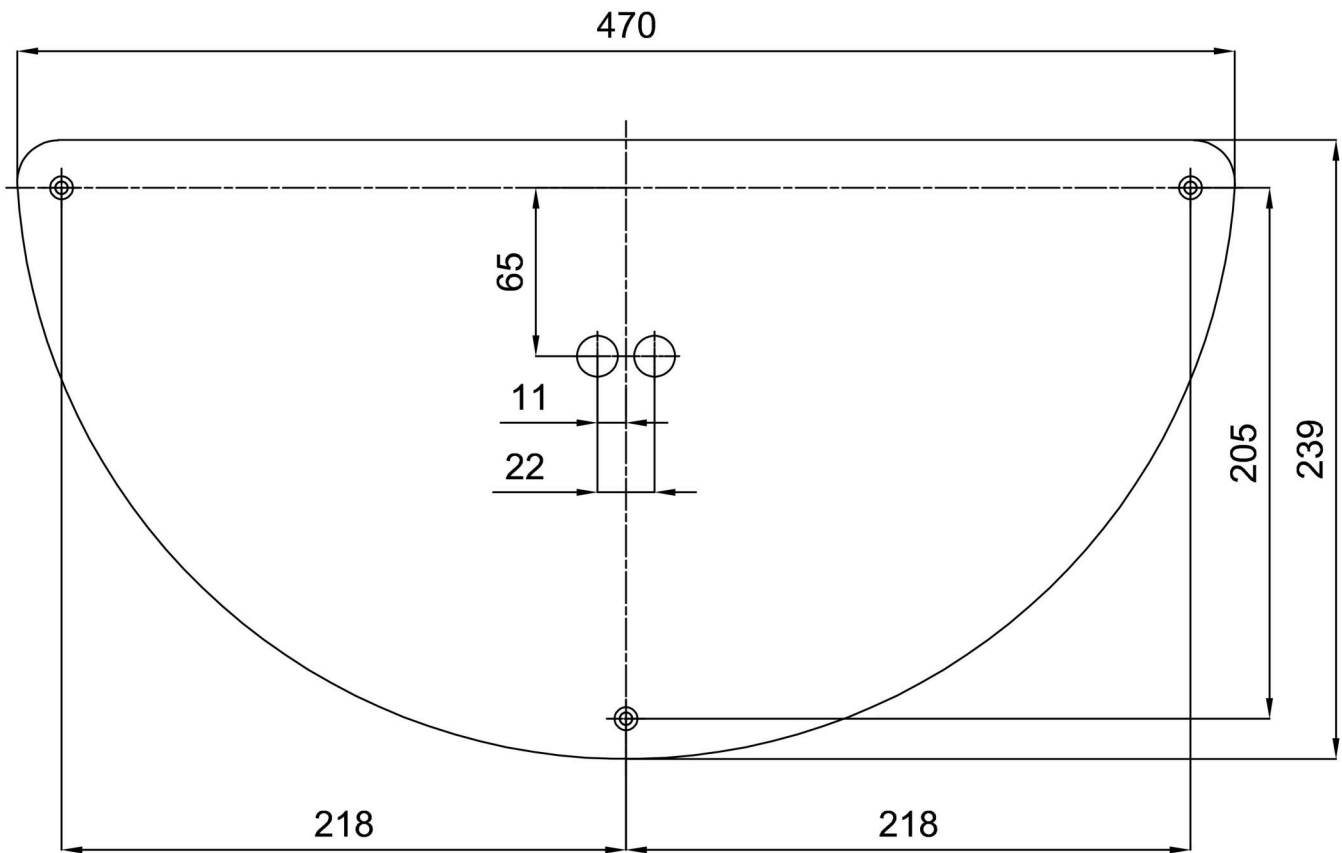

Logistic

EAN	8591728095246
Weight NTTO	1.55 Kg
Weight BTTO	1.85 Kg
Number of cartons	1 pcs
Package volume	0.153 m³
Package 1 width	0.435 m
Package 1 length	0.415 m
Package 1 height	0.85 m
Warranty*	60 months

*The warranty for the batteries is valid for 12 months from the date of purchase.

Installation dimensions: