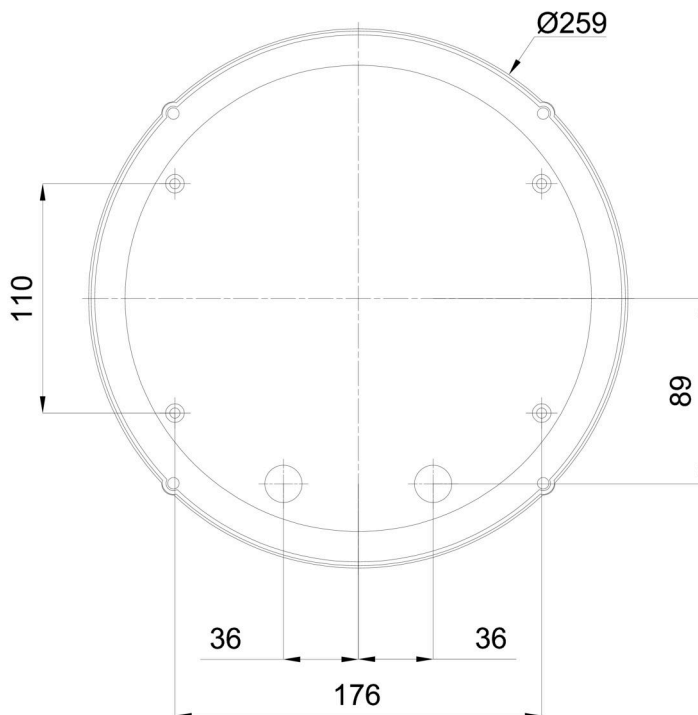

Technical

| | |
|------------------------------|---------------------|
| Types of luminaires | Sensor |
| Mounting type | industrial |
| Base material | polycarbonate |
| Shade material | opal polycarbonate |
| Base color | white Ra9003 |
| Shade color | white |
| Holding the shade | screws |
| Mounting location | ceiling/wall |
| Width | 260 mm |
| Length | 260 mm |
| Height | 110 mm |
| Diameter | ø 260 mm |
| mounting holes (diameter) | 4xø5mm |
| Installation wire (diameter) | 2xø16mm |
| Energy Class | D |
| Impact strength | IK10 |
| Operating temperature | from -20°C to +30°C |

Luminous

| | |
|-----------------------------|--------------|
| Lum. flux of luminaire | 1860 lm |
| Lum. flux of light source | 2320 lm |
| Luminaire efficacy | 124 lm/W |
| Temperature | 4000 K |
| Rated life time LED L80/B10 | 100000 hours |
| CRI | Ra80 |
| MacAdam | 3 |
| Blue light hazard | Risk group 0 |

Eulum data for calculation programs are available at www.osmont.cz.

Logistic

| | |
|-------------------|----------------------|
| EAN | 8591728095130 |
| Weight NTTO | 0.85 Kg |
| Weight BTTO | 1.05 Kg |
| Number of cartons | 1 pcs |
| Package volume | 0.009 m ³ |
| Package 1 width | 0.285 m |
| Package 1 length | 0.27 m |
| Package 1 height | 0.115 m |
| Warranty* | 60 months |

*The warranty for the batteries is valid for 12 months from the date of purchase.

Installation dimensions:

Additional assortment:

Lampshade

| Product code | Name | Color | Description | Picture | Drawing |
|--------------|------|-------|-------------|---|---------|
| 20552 | 172P | white | |  | |