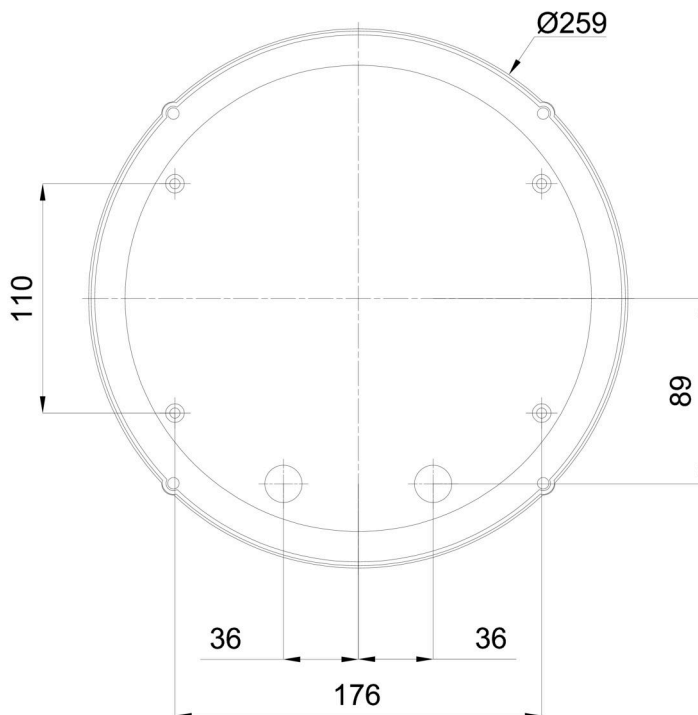

Technical

Types of luminaires	Classic on/off
Mounting type	industrial
Base material	polycarbonate
Shade material	opal polycarbonate
Base color	white Ra9003
Shade color	white
Holding the shade	screws
Mounting location	ceiling/wall
Width	260 mm
Length	260 mm
Height	110 mm
Diameter	ø 260 mm
mounting holes (diameter)	4xø5mm
Cable entrance	2xø16mm
Energy Class	D
Impact strength	IK10
Operating temperature	from -20°C to +30°C

Luminous

Lum. flux of luminaire	1860 lm
Lum. flux of light source	2320 lm
Luminaire efficacy	124 lm/W
Temperature	4000 K
Rated life time LED L80/B10	100000 hours
CRI	Ra80
MacAdam	3
Blue light hazard	Risk group 0

Eulum data for calculation programs are available at www.osmont.cz.

Logistic

EAN	8591728095123
Weight NTTO	0.8 Kg
Weight BTTO	1 Kg
Number of cartons	1 pcs
Package volume	0.009 m ³
Package 1 width	0.285 m
Package 1 length	0.27 m
Package 1 height	0.115 m
Warranty*	60 months

*The warranty for the batteries is valid for 12 months from the date of purchase.

Installation dimensions:

Additional assortment:

Lampshade

Product code	Name	Color	Description	Picture	Drawing
20552	172P	white	příslušenství	