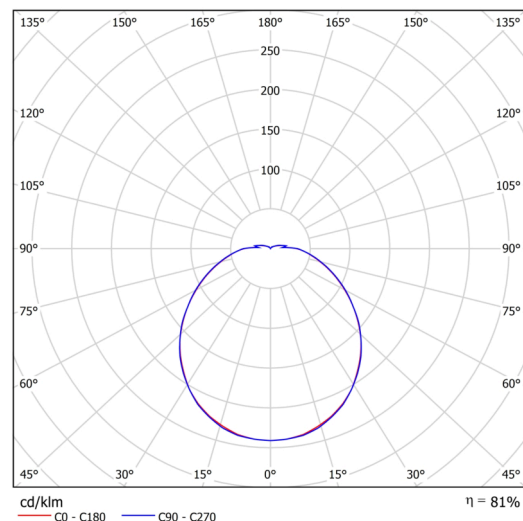

Luminous

Lum. flux of luminaire	1860 lm
Lum. flux of light source	2320 lm
Luminaire efficacy	124 lm/W
Temperature	4000 K
Rated life time LED L80/B10	100000 hours
CRI	Ra80
MacAdam	3
Blue light hazard	Risk group 0