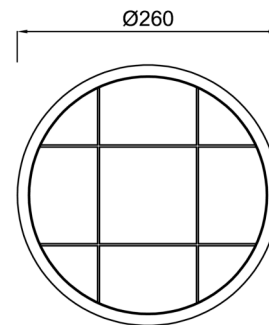

ELEKTRA 4

LED-1L18E350/IN-172P 4K#

WWW.OSMONT.CZ

ELEKTRA 4

Product code: ELE57754

Type: LED-1L18E350/IN-172P 4K#

Short description of the luminaire: White colour | industrial LED light ON/OFF | opal polycarbonate shade (PC)

Technical

Types of luminaires	Classic on/off
Mounting type	industrial
Base material	polycarbonate
Shade material	opal polycarbonate
Base color	white Ra9003
Shade color	white
Holding the shade	screws
Mounting location	ceiling/wall
Width	260 mm
Length	260 mm
Height	110 mm
Diameter	ø 260 mm
mounting holes (diameter)	4xø5mm
Cable entrance	2xø16mm
Energy Class	D
Impact strength	IK10
Operating temperature	from -20°C to +30°C