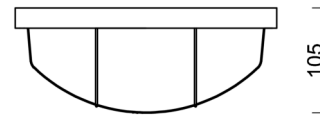

Technical

| | |
|------------------------------|--------------------|
| Types of luminaires | Emergency combined |
| Mounting type | industrial |
| Base material | polycarbonate |
| Shade material | opal polycarbonate |
| Base color | white Ra9003 |
| Shade color | white |
| Holding the shade | screws |
| Mounting location | ceiling/wall |
| Width | 260 mm |
| Length | 260 mm |
| Height | 110 mm |
| Diameter | ø 260 mm |
| mounting holes (diameter) | 4xø5mm |
| Installation wire (diameter) | 2xø14mm |
| Energy Class | D |
| Impact strength | IK10 |