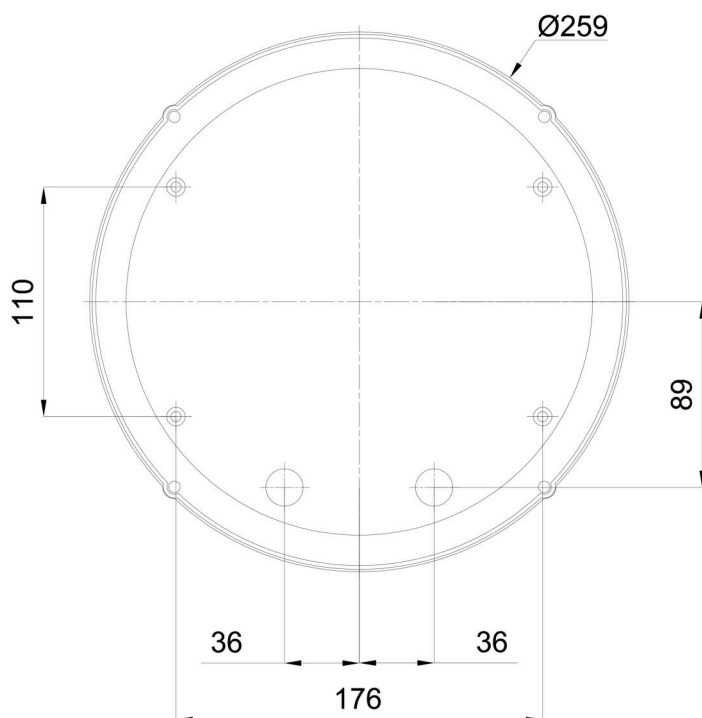

Technical

| | |
|------------------------------|--------------------|
| Types of luminaires | Emergency combined |
| Mounting type | industrial |
| Base material | polycarbonate |
| Shade material | opal polycarbonate |
| Base color | white Ra9003 |
| Shade color | white |
| Holding the shade | screws |
| Mounting location | ceiling/wall |
| Width | 260 mm |
| Length | 260 mm |
| Height | 110 mm |
| Diameter | ø 260 mm |
| mounting holes (diameter) | 4xø5mm |
| Installation wire (diameter) | 2xø14mm |
| Energy Class | D |
| Impact strength | IK10 |

Luminous

| | |
|---|--------------|
| Lum. flux of luminaire | 830 lm |
| Lum. flux of light source | 1040 lm |
| Lum. flux of light source in emergency mode | 150 lm |
| Luminaire efficacy | 118 lm/W |
| Temperature | 4000 K |
| Rated life time LED L80/B10 | 100000 hours |
| CRI | Ra80 |
| MacAdam | 3 |
| Blue light hazard | Risk group 0 |

Eulum data for calculation programs are available at

Logistic

| | |
|-------------------|----------------------|
| EAN | 8591728095086 |
| Weight NTTO | 0.7 Kg |
| Weight BTTO | 0.9 Kg |
| Number of cartons | 1 pcs |
| Package volume | 0.009 m ³ |
| Package 1 width | 0.285 m |
| Package 1 length | 0.27 m |
| Package 1 height | 0.115 m |
| Warranty* | 60 months |

*The warranty for the batteries is valid for 12 months from the date of purchase.

Installation dimensions:

Additional assortment:

Lampshade

| Product code | Name | Color | Description | Picture | Drawing |
|--------------|------|-------|-------------|---|---------|
| 20552 | 172P | white | |  A small, white, spherical lampshade with a slightly textured surface, shown against a white background. | |