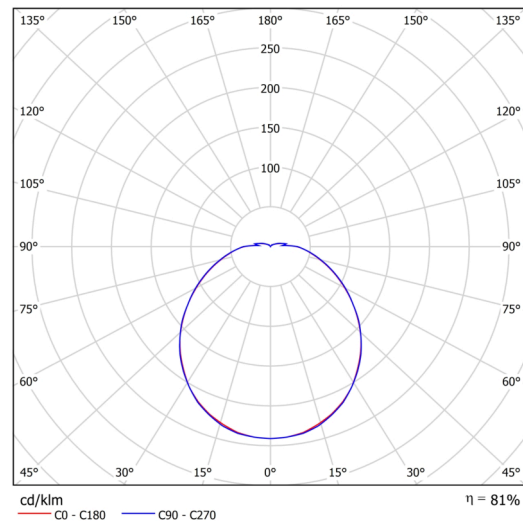

Luminous

Lum. flux of luminaire	830 lm
Lum. flux of light source	1040 lm
Lum. flux of light source in emergency mode	150 lm
Luminaire efficacy	118 lm/W
Temperature	4000 K
Rated life time LED L80/B10	100000 hours
CRI	Ra80
MacAdam	3
Blue light hazard	Risk group 0