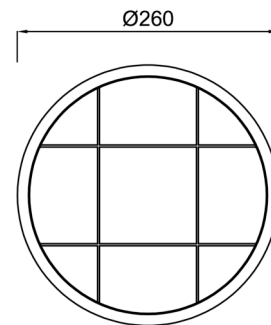

ELEKTRA 4

LED-1L12E500/IN-172P 4K#

WWW.OSMONT.CZ

ELEKTRA 4

Product code: ELE57745

Type: LED-1L12E500/IN-172P 4K#

Short description of the luminaire: White industrial LED light ON/OFF and polycarbonate shade.

Technical

Types of luminaires	Classic on/off
Mounting type	industrial
Base material	polycarbonate
Shade material	opal polycarbonate
Base color	white Ra9003
Shade color	white
Holding the shade	screws
Mounting location	ceiling/wall
Width	260 mm
Length	260 mm
Height	110 mm
Diameter	ø 260 mm
mounting holes (diameter)	4xø5mm
Installation wire (diameter)	2xø16mm
Energy Class	D
Impact strength	IK10
Operating temperature	from -20°C to +30°C