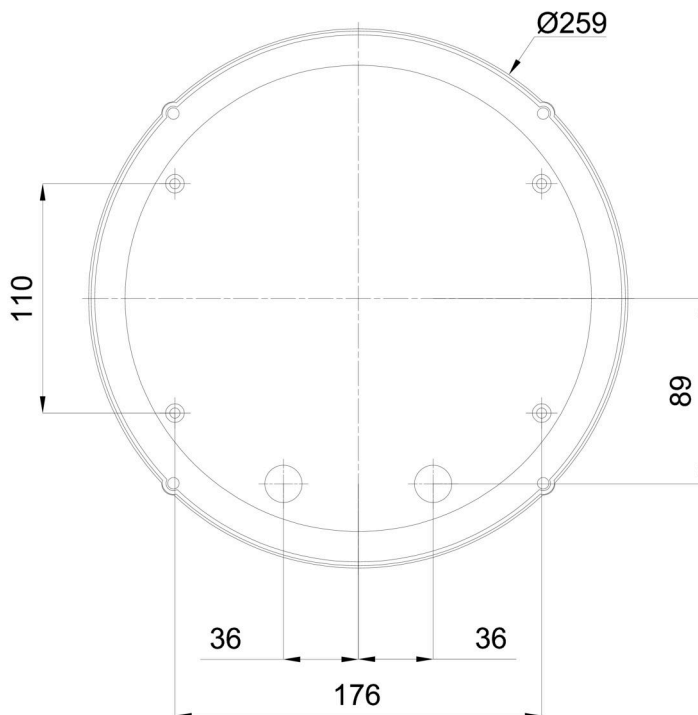

Technical

Types of luminaires	Classic on/off
Mounting type	industrial
Base material	polycarbonate
Shade material	opal polycarbonate
Base color	white Ra9003
Shade color	white
Holding the shade	screws
Mounting location	ceiling/wall
Width	260 mm
Length	260 mm
Height	110 mm
Diameter	ø 260 mm
mounting holes (diameter)	4xø5mm
Installation wire (diameter)	2xø16mm
Energy Class	D
Impact strength	IK10
Operating temperature	from -20°C to +30°C

Luminous

Lum. flux of luminaire	830 lm
Lum. flux of light source	1040 lm
Luminaire efficacy	118 lm/W
Temperature	4000 K
Rated life time LED L80/B10	100000 hours
CRI	Ra80
MacAdam	3
Blue light hazard	Risk group 0

Eulum data for calculation programs are available at www.osmont.cz.

Logistic

EAN	8591728095062
Weight NTTO	0.7 Kg
Weight BTTO	0.9 Kg
Number of cartons	1 pcs
Package volume	0.009 m ³
Package 1 width	0.285 m
Package 1 length	0.27 m
Package 1 height	0.115 m
Warranty*	60 months

*The warranty for the batteries is valid for 12 months from the date of purchase.

Installation dimensions:

Additional assortment:

Lampshade

Product code	Name	Color	Description	Picture	Drawing
20552	172P	white		