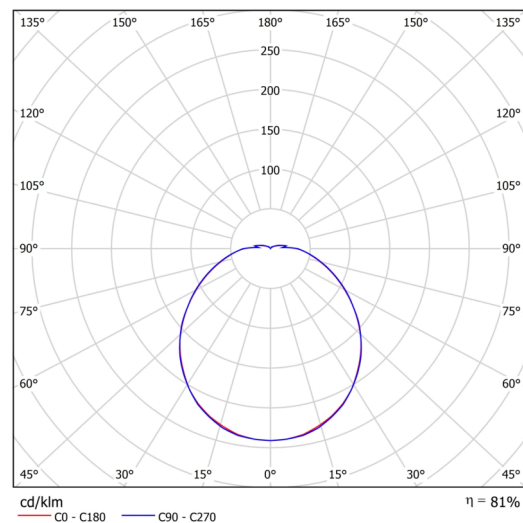

Luminous

Lum. flux of luminaire	830 lm
Lum. flux of light source	1040 lm
Luminaire efficacy	118 lm/W
Temperature	4000 K
Rated life time LED L80/B10	100000 hours
CRI	Ra80
MacAdam	3
Blue light hazard	Risk group 0