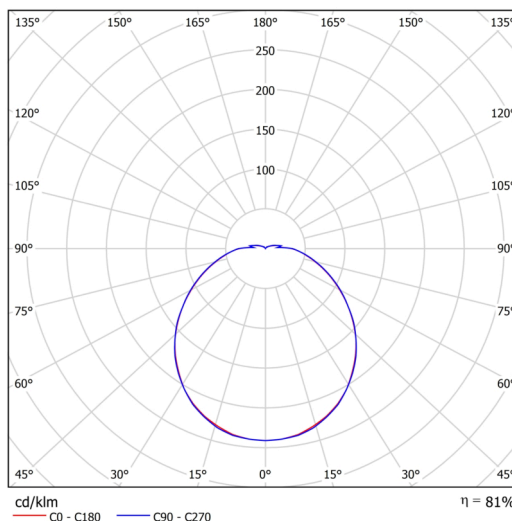

Luminous

Lum. flux of luminaire	1780 lm
Lum. flux of light source	2230 lm
Lum. flux of light source in emergency mode	150 lm
Luminaire efficacy	118 lm/W
Temperature	3000 K
Rated life time LED L80/B10	100000 hours
CRI	Ra80
MacAdam	3