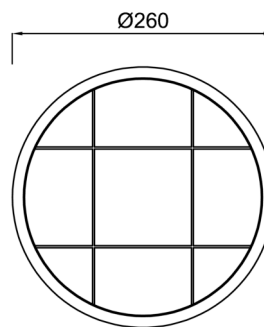

ELEKTRA 4

LED-1L18E350/IN-172P/NK1W 3K#

WWW.OSMONT.CZ

ELEKTRA 4

Product code: ELE57256

Type: LED-1L18E350/IN-172P/NK1W 3K#

Short description of the luminaire: White colour | industrial LED light with emergency backup combined | opal polycarbonate shade (PC)

Technical

Types of luminaires	Emergency combined
Mounting type	industrial
Base material	polycarbonate
Shade material	opal polycarbonate
Base color	white Ral9003
Shade color	white
Holding the shade	screws
Mounting location	ceiling/wall
Width	260 mm
Length	260 mm
Height	110 mm
Diameter	ø 260 mm
mounting holes (diameter)	4xø5mm
Cable entrance	2xø16mm
Energy Class	D
Impact strength	IK10
Operating temperature	from 0°C to +30°C