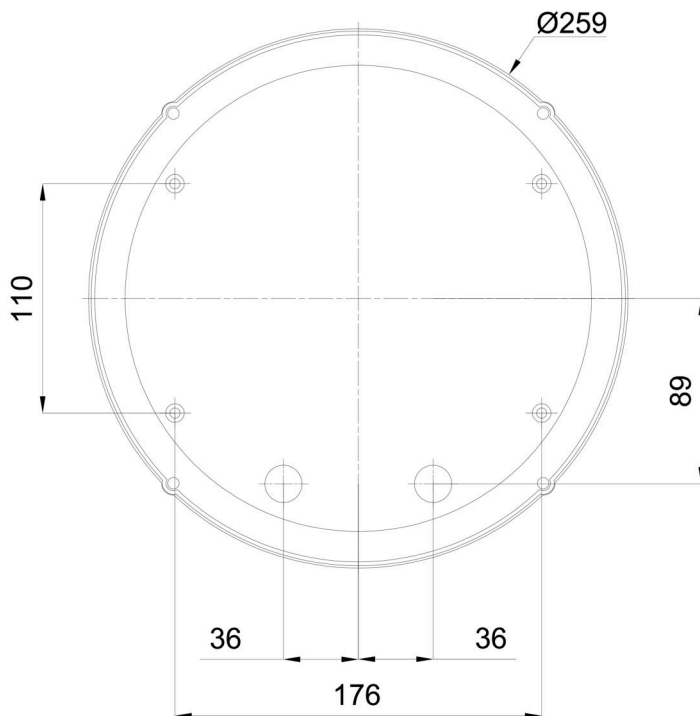

Technical

Types of luminaires	Emergency combined
Mounting type	industrial
Base material	polycarbonate
Shade material	opal polycarbonate
Base color	white Ral9003
Shade color	white
Holding the shade	screws
Mounting location	ceiling/wall
Width	260 mm
Length	260 mm
Height	110 mm
Diameter	ø 260 mm
mounting holes (diameter)	4xø5mm
Cable entrance	2xø16mm
Energy Class	D
Impact strength	IK10
Operating temperature	from 0°C to +30°C

TECHNICAL SHEET

Blue light hazard	Risk group 0
-------------------	--------------

Eulum data for calculation programs are available at www.osmont.cz.

Logistic

EAN	8591728094966
Weight NTTO	1 Kg
Weight BTTO	1.2 Kg
Number of cartons	1 pcs
Package volume	0.009 m ³
Package 1 width	0.285 m
Package 1 length	0.27 m
Package 1 height	0.115 m
Warranty*	60 months

*The warranty for the batteries is valid for 12 months from the date of purchase.

Installation dimensions:

Additional assortment:

Lampshade

Product code	Name	Color	Description	Picture	Drawing
20552	172P	white	příslušenství	