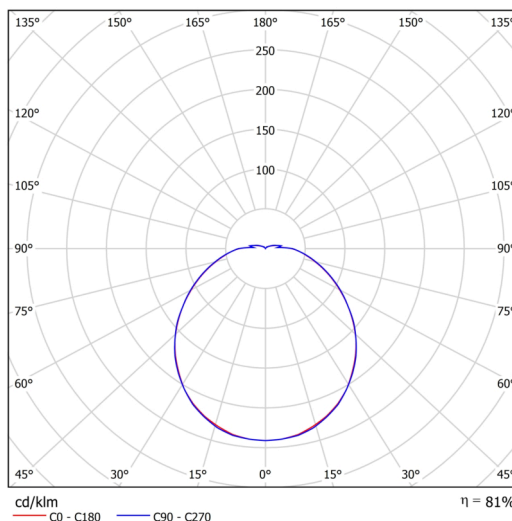

Luminous

Lum. flux of luminaire	800 lm
Lum. flux of light source	1000 lm
Lum. flux of light source in emergency mode	150 lm
Luminaire efficacy	114 lm/W
Temperature	3000 K
Rated life time LED L80/B10	100000 hours
CRI	Ra80
MacAdam	3
Blue light hazard	Risk group 0