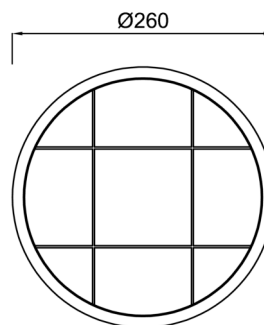

ELEKTRA 4

LED-1L12E500/IN-172P/NK1W 3K#

WWW.OSMONT.CZ

ELEKTRA 4

Product code: ELE57247

Type: LED-1L12E500/IN-172P/NK1W 3K#

Short description of the luminaire: White industrial LED light with emergency unit combined and polycarbonate shade.

Technical

Types of luminaires	Emergency combined
Mounting type	industrial
Base material	polycarbonate
Shade material	opal polycarbonate
Base color	white Ra9003
Shade color	white
Holding the shade	screws
Mounting location	ceiling/wall
Width	260 mm
Length	260 mm
Height	110 mm
Diameter	ø 260 mm
mounting holes (diameter)	4xø5mm
Installation wire (diameter)	2xø14mm
Energy Class	D
Impact strength	IK10