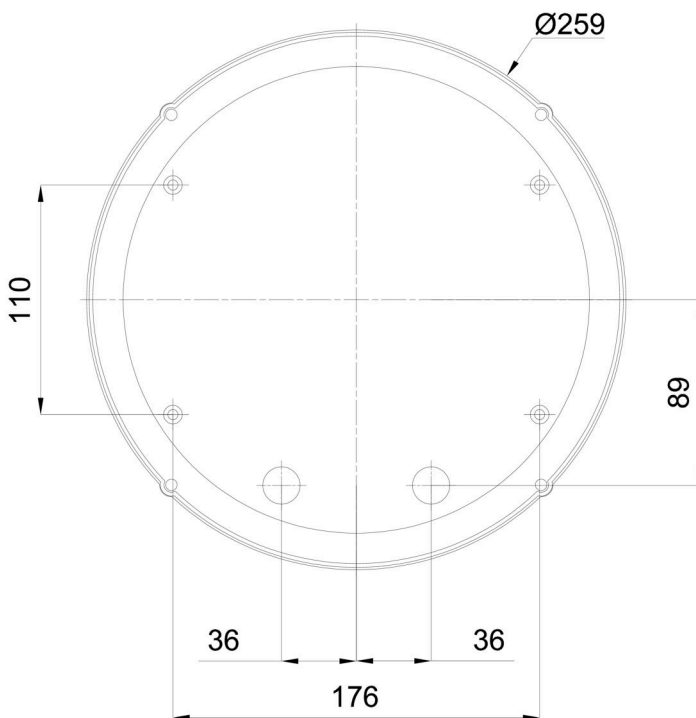

Technical

Types of luminaires	Emergency combined
Mounting type	industrial
Base material	polycarbonate
Shade material	opal polycarbonate
Base color	white Ra9003
Shade color	white
Holding the shade	screws
Mounting location	ceiling/wall
Width	260 mm
Length	260 mm
Height	110 mm
Diameter	ø 260 mm
mounting holes (diameter)	4xø5mm
Installation wire (diameter)	2xø14mm
Energy Class	D
Impact strength	IK10

Luminous

Lum. flux of luminaire	800 lm
Lum. flux of light source	1000 lm
Lum. flux of light source in emergency mode	150 lm
Luminaire efficacy	114 lm/W
Temperature	3000 K
Rated life time LED L80/B10	100000 hours
CRI	Ra80
MacAdam	3
Blue light hazard	Risk group 0

Eulum data for calculation programs are available at

Logistic

EAN	8591728094904
Weight NTTO	0.7 Kg
Weight BTTO	0.9 Kg
Number of cartons	1 pcs
Package volume	0.009 m ³
Package 1 width	0.285 m
Package 1 length	0.27 m
Package 1 height	0.115 m
Warranty*	60 months

*The warranty for the batteries is valid for 12 months from the date of purchase.

Installation dimensions:

Additional assortment:

Lampshade

Product code	Name	Color	Description	Picture	Drawing
20552	172P	white		