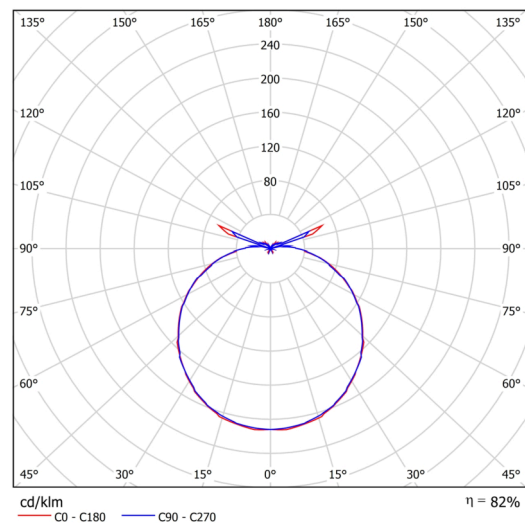

Luminous

Lum. flux of luminaire	860 lm
Lum. flux of light source	1050 lm
Luminaire efficacy	122 lm/W
Temperature	4000 K
Rated life time LED L80/B10	100000 hours
CRI	Ra80
MacAdam	3
Blue light hazard	Risk group 0