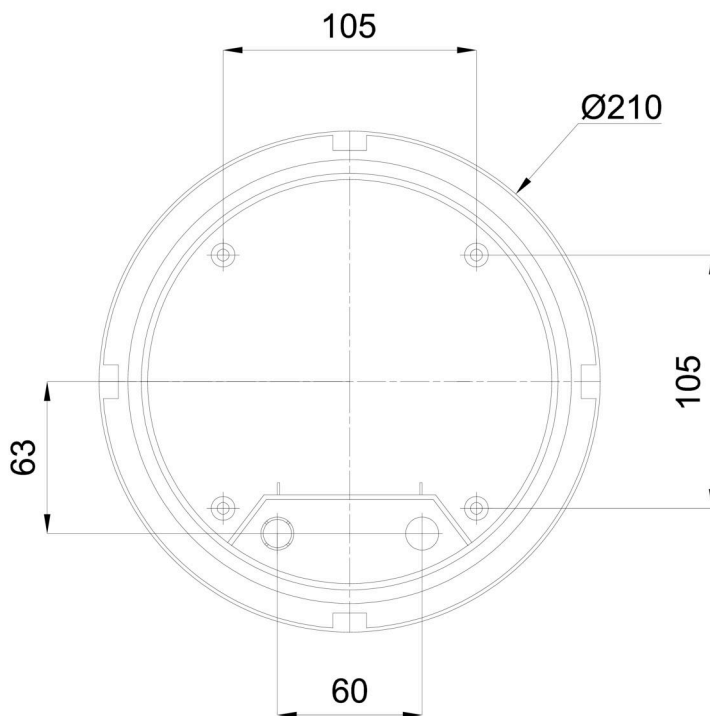

Technical

Types of luminaires	Classic on/off
Mounting type	industrial
Base material	polypropylene composite
Shade material	opal polycarbonate
Base color	brown Ral8017
Shade color	white
Holding the shade	bayonet
Mounting location	ceiling/wall
Width	210 mm
Length	210 mm
Height	105 mm
Diameter	ø 210 mm
mounting holes (diameter)	4xø5mm
Installation wire (diameter)	2xø16mm
Energy Class	D
Impact strength	IK10
Operating temperature	from -20°C to +30°C

Eulum data for calculation programs are available at www.osmont.cz.

Logistic

EAN	8591728095048
Weight NTTO	1 Kg
Weight BTTO	1.1 Kg
Number of cartons	1 pcs
Package volume	0.005 m ³
Package 1 width	0.24 m
Package 1 length	0.23 m
Package 1 height	0.095 m
Warranty*	60 months

**The warranty for the batteries is valid for 12 months from the date of purchase.*

Installation dimensions:

Additional assortment:

Lampshade

Product code	Name	Color	Description	Picture	Drawing
20551	152P	white		