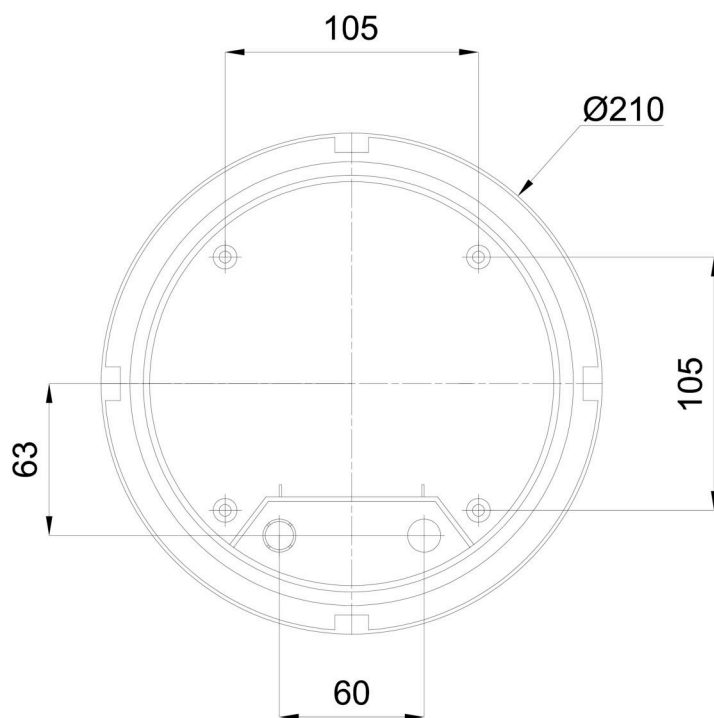

Technical

Types of luminaires	Classic on/off
Mounting type	industrial
Base material	polypropylene composite
Shade material	opal polycarbonate
Base color	white Ra9003
Shade color	white
Holding the shade	bayonet
Mounting location	ceiling/wall
Width	220 mm
Length	220 mm
Height	105 mm
Diameter	ø 220 mm
mounting holes (diameter)	4xø5mm
Installation wire (diameter)	2xø16mm
Energy Class	D
Impact strength	IK10
Operating temperature	from -20°C to +30°C

Eulum data for calculation programs are available at www.osmont.cz.

Logistic

EAN	8591728095031
Weight NTTO	1 Kg
Weight BTTO	1.1 Kg
Number of cartons	1 pcs
Package volume	0.005 m ³
Package 1 width	0.24 m
Package 1 length	0.23 m
Package 1 height	0.095 m
Warranty*	60 months

*The warranty for the batteries is valid for 12 months from the date of purchase.

Installation dimensions:

Additional assortment:

Lampshade

Product code	Name	Color	Description	Picture	Drawing
20551	152P	white		