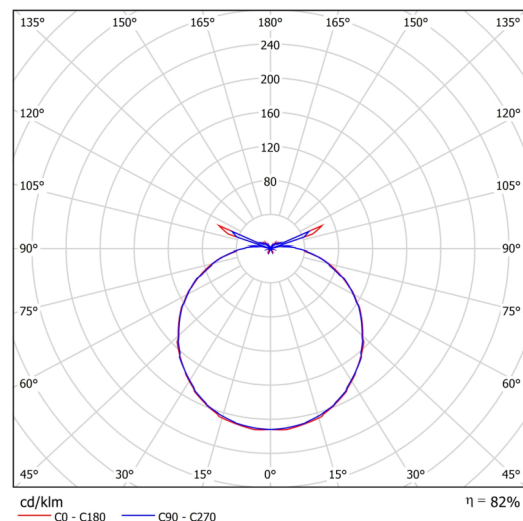

Luminous

Lum. flux of luminaire	860 lm
Lum. flux of light source	1050 lm
Luminaire efficacy	122 lm/W
Temperature	4000 K
Rated life time LED L80/B10	100000 hours
CRI	Ra80
MacAdam	3
Blue light hazard	Risk group 0