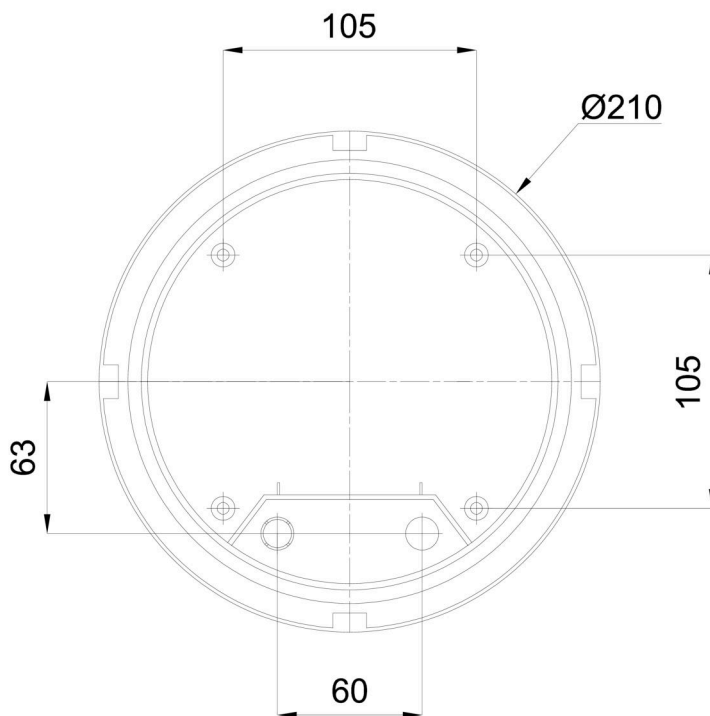

Technical

Types of luminaires	Classic on/off
Mounting type	industrial
Base material	polypropylene composite
Shade material	opal polycarbonate
Base color	white Ra9003
Shade color	white
Holding the shade	bayonet
Mounting location	ceiling/wall
Width	210 mm
Length	210 mm
Height	105 mm
Diameter	ø 210 mm
mounting holes (diameter)	4xø5mm
Installation wire (diameter)	2xø16mm
Energy Class	D
Impact strength	IK10
Operating temperature	from -20°C to +30°C

Eulum data for calculation programs are available at www.osmont.cz.

Logistic

EAN	8591728095024
Weight NTTO	1 Kg
Weight BTTO	1.1 Kg
Number of cartons	1 pcs
Package volume	0.005 m ³
Package 1 width	0.24 m
Package 1 length	0.23 m
Package 1 height	0.095 m
Warranty*	60 months

*The warranty for the batteries is valid for 12 months from the date of purchase.

Installation dimensions:

Additional assortment:

Lampshade

Product code	Name	Color	Description	Picture	Drawing
20551	152P	white		