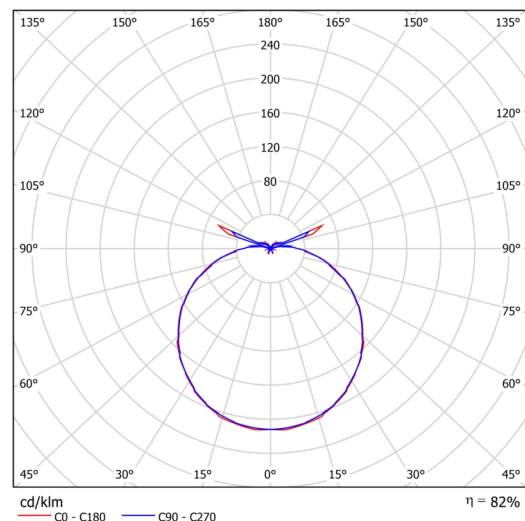

Luminous

Lum. flux of luminaire	860 lm
Lum. flux of light source	1050 lm
Luminaire efficacy	122 lm/W
Temperature	4000 K
Rated life time LED L80/B10	100000 hours
CRI	Ra80
MacAdam	3
Blue light hazard	Risk group 0