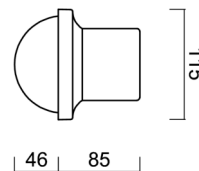

ELEKTRA 2

LED-1L26E700/IN-63 4K#

WWW.OSMONT.CZ

ELEKTRA 2

Product code: ELE57761

Type: LED-1L26E700/IN-63 4K#

Short description of the luminaire: White industrial LED light ON/OFF and polypropylene shade.

Technical

Types of luminaires	Classic on/off
Mounting type	industrial
Base material	polycarbonate
Shade material	polypropylene
Base color	white Ra9003
Shade color	white
Holding the shade	screws
Mounting location	ceiling/wall
Width	225 mm
Length	115 mm
Height	130 mm
mounting holes (diameter)	4xØ5mm
Installation wire (diameter)	2xØ18mm
Energy Class	D
Impact strength	IK07