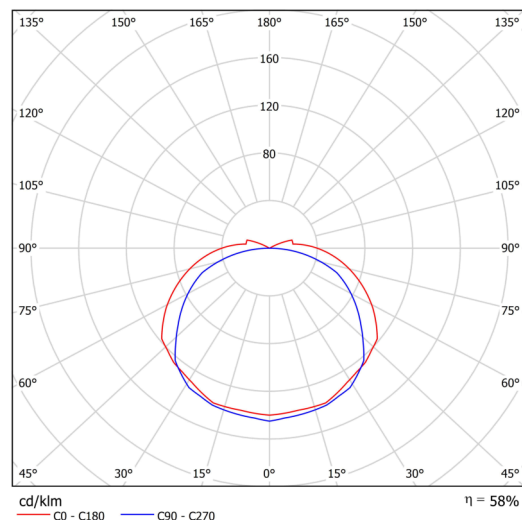

Luminous

Lum. flux of luminaire	840 lm
Lum. flux of light source	1050 lm
Luminaire efficacy	120 lm/W
Temperature	4000 K
Rated life time LED L80/B10	100000 hours
CRI	Ra80
MacAdam	3
Blue light hazard	Risk group 0

Eulum data for calculation programs are available at www.osmont.cz.