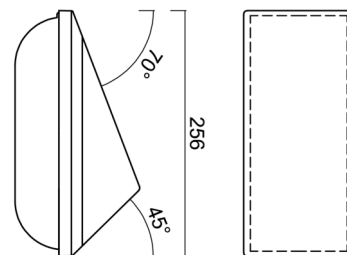

ELEKTRA 2

LED-1L26E700/IN-63 4K#

WWW.OSMONT.CZ

ELEKTRA 2

Product code: ELE57761

Type: LED-1L26E700/IN-63 4K#

Short description of the luminaire: White industrial LED light ON/OFF and polypropylene shade.

Technical

Types of luminaires	Classic on/off
Mounting type	industrial
Base material	polycarbonate
Shade material	polypropylene
Base color	white Ra9003
Shade color	white
Holding the shade	screws
Mounting location	ceiling/wall
Width	225 mm
Length	115 mm
Height	130 mm
mounting holes (diameter)	4xØ5mm
Installation wire (diameter)	2xØ18mm
Energy Class	D
Impact strength	IK07

Eulum data for calculation programs are available at www.osmont.cz.

Logistic

EAN	8591728095192
Weight NTTO	0.5 Kg
Weight BTTO	0.6 Kg
Number of cartons	1 pcs
Package volume	0.003 m ³
Package 1 width	0.26 m
Package 1 length	0.12 m
Package 1 height	0.1 m
Warranty*	60 months

*The warranty for the batteries is valid for 12 months from the date of purchase.

Installation dimensions:

Additional assortment:

Lampshade

Product code	Name	Color	Description	Picture	Drawing
20501	64, 63	white		