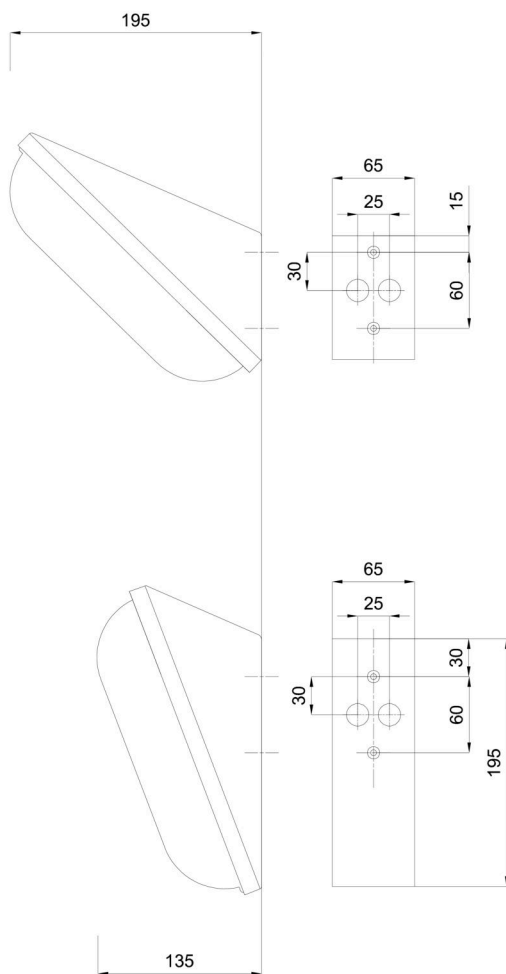

Types of luminaires	Classic on/off
Mounting type	industrial
Base material	polycarbonate
Shade material	polypropylene
Base color	white Ra9003
Shade color	white
Holding the shade	screws
Mounting location	ceiling/wall
Width	225 mm
Length	115 mm
Height	130 mm
mounting holes (diameter)	4xØ5mm
Installation wire (diameter)	2xØ18mm
Energy Class	D
Impact strength	IK07

Eulum data for calculation programs are available at www.osmont.cz.

Logistic

EAN	8591728095192
Weight NTTO	0.5 Kg
Weight BTTO	0.6 Kg
Number of cartons	1 pcs
Package volume	0.003 m ³
Package 1 width	0.26 m
Package 1 length	0.12 m
Package 1 height	0.1 m
Warranty*	60 months

*The warranty for the batteries is valid for 12 months from the date of purchase.

Installation dimensions:

Additional assortment:

Lampshade

Product code	Name	Color	Description	Picture	Drawing
20501	64, 63	white		