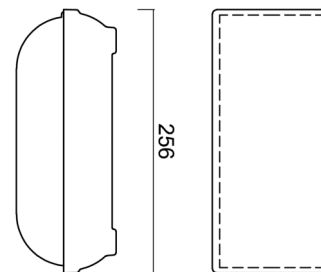

## Technical

Types of luminaires	Classic on/off
Mounting type	industrial
Base material	polycarbonate
Shade material	polypropylene
Base color	white Ra9003
Shade color	white
Holding the shade	screws
Mounting location	ceiling/wall
Width	225 mm
Length	115 mm
Height	90 mm
mounting holes (diameter)	4xØ5mm
Installation wire (diameter)	2xØ18mm
Energy Class	D
Impact strength	IK07
Operating temperature	from -20°C to +30°C

Eulum data for calculation programs are available at [www.osmont.cz](http://www.osmont.cz).

Logistic

EAN	8591728095185
Weight NTTO	0.5 Kg
Weight BTTO	0.6 Kg
Number of cartons	1 pcs
Package volume	0.003 m <sup>3</sup>
Package 1 width	0.26 m
Package 1 length	0.12 m
Package 1 height	0.1 m
Warranty*	60 months