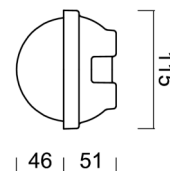

## Technical

Types of luminaires	Classic on/off
Mounting type	industrial
Base material	polycarbonate
Shade material	polypropylene
Base color	white Ra9003
Shade color	white
Holding the shade	screws
Mounting location	ceiling/wall
Width	225 mm
Length	115 mm
Height	90 mm
mounting holes (diameter)	4xØ5mm
Installation wire (diameter)	2xØ18mm
Energy Class	D
Impact strength	IK07
Operating temperature	from -20°C to +30°C