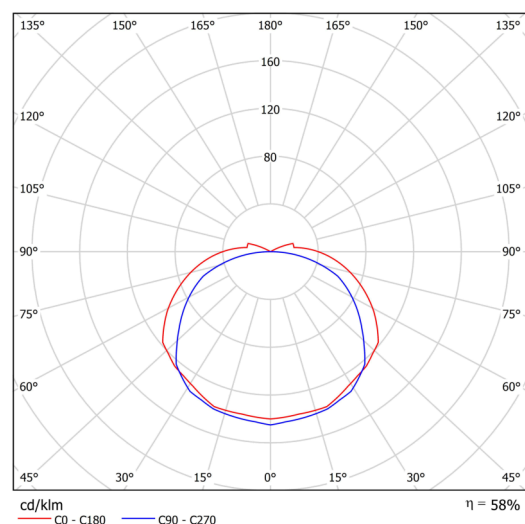

Luminous

Lum. flux of luminaire	840 lm
Lum. flux of light source	1050 lm
Luminaire efficacy	120 lm/W
Temperature	4000 K
Rated life time LED L80/B10	100000 hours
CRI	Ra80
MacAdam	3
Blue light hazard	Risk group 0