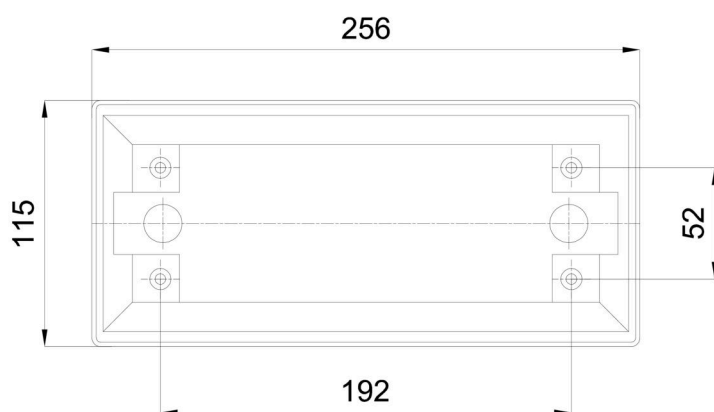

Logistic

EAN	8591728095185
Weight NTTO	0.5 Kg
Weight BTTO	0.6 Kg
Number of cartons	1 pcs
Package volume	0.003 m³
Package 1 width	0.26 m
Package 1 length	0.12 m
Package 1 height	0.1 m
Warranty*	60 months

*The warranty for the batteries is valid for 12 months from the date of purchase.

Installation dimensions: