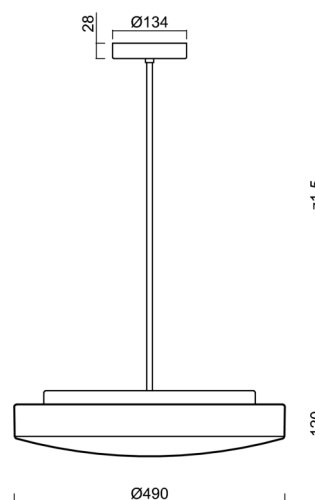

EDNA P5

Product code: EDN53205

Type: LED-1L16EMP700ZK88/028/z1 3K#

Short description of the luminaire: White pendant LED light ON/OFF with TRIPLEX OPAL glass shade.

Technical

Types of luminaires	Classic on/off
Mounting type	Suspended - rod
Base material	steel
Shade material	three-layer glass TRIPLEX OPAL
Base color	white Ral9003
Shade color	white
Holding the shade	folding system
Mounting location	ceiling
Width	490 mm
Length	490 mm
Height	130 mm
Diameter	ø 490 mm
Hinge length	200 mm
mounting holes (diameter)	2xø5mm
Installation wire (diameter)	2xø16mm
Energy Class	D
Impact strength	IK01
Operating temperature	from -20°C to +30°C

Electric

Power consumption	34 W
Ingress Protection	IP40
Socket	LED modul
terminal block	screw terminal block
Automatic circuit breaker type B10A	37 pcs
Automatic circuit breaker type B16A	59 pcs
Automatic circuit breaker type C10A	37 pcs
Automatic circuit breaker type C16A	59 pcs

Luminous

Lum. flux of luminaire	3330 lm
Lum. flux of light source	5050 lm
Luminaire efficacy	97 lm/W
Temperature	3000 K
Rated life time LED L80/B10	100000 hours
CRI	Ra80
MacAdam	3
Blue light hazard	Risk group 0

Eulum data for calculation programs are available at www.osmont.cz.