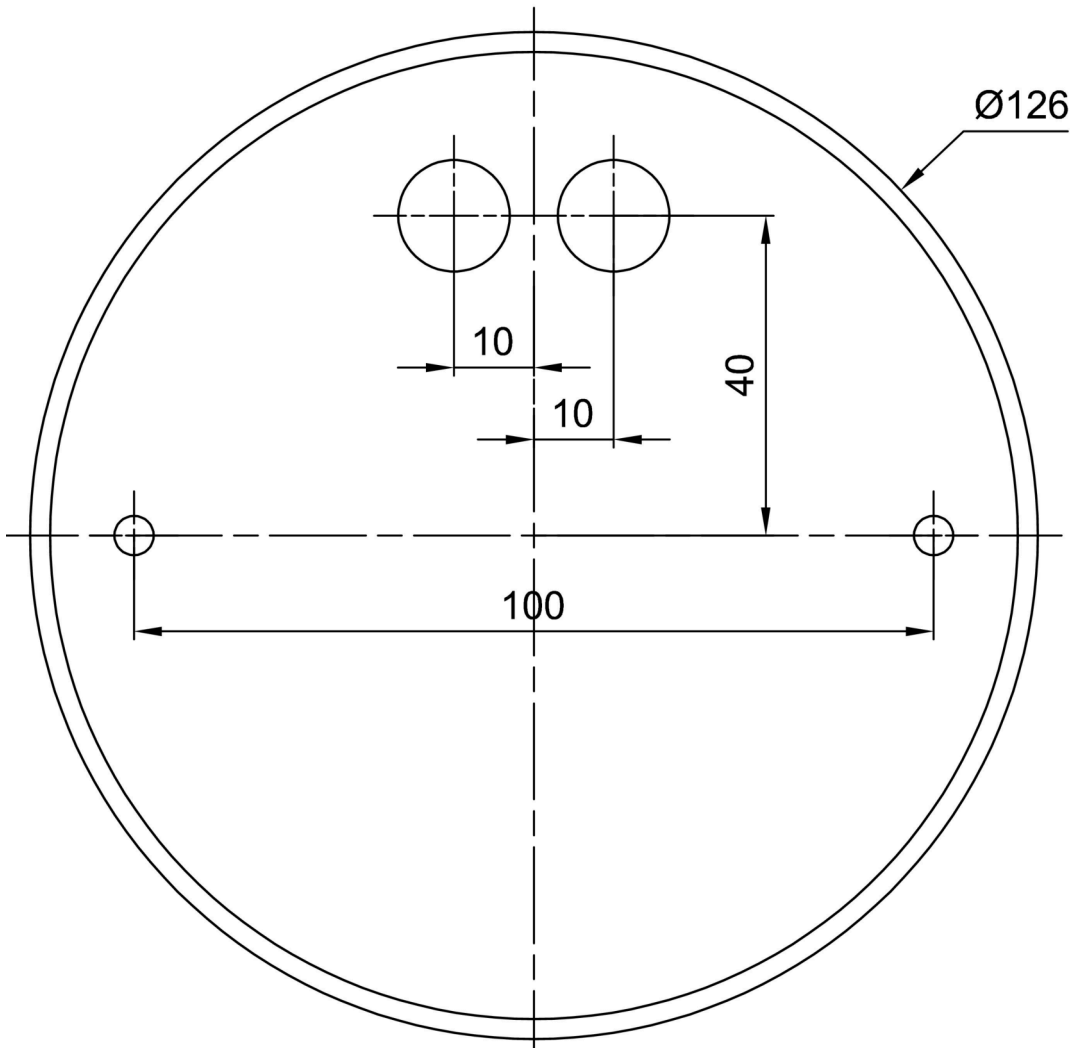

Technical

Types of luminaires	Classic on/off
Mounting type	Suspended - rod
Base material	steel
Shade material	three-layer glass TRIPLEX OPAL
Base color	white Ral9003
Shade color	white
Holding the shade	folding system
Mounting location	ceiling
Width	490 mm
Length	490 mm
Height	130 mm
Diameter	ø 490 mm
Hinge length	200 mm
mounting holes (diameter)	2xø5mm
Installation wire (diameter)	2xø16mm
Energy Class	D
Impact strength	IK01
Operating temperature	from -20°C to +30°C

*The warranty for the batteries is valid for 12 months from the date of purchase.

Installation dimensions:

Additional assortment:

Lampshade

Product code	Name	Color	Description	Picture	Drawing
20070	028	white		 A 3D rendering of a white, oval-shaped lampshade. It has a smooth, slightly curved top and a flat bottom, resembling a shallow bowl or a wide, shallow dish.	