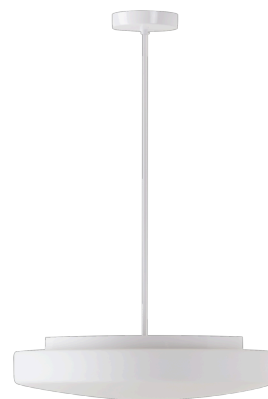

EDNA P5

Product code: EDN53205

Type: LED-1L16EMP700ZK88/028/z1 3K#

Short description of the luminaire: White pendant LED light ON/OFF with TRIPLEX OPAL glass shade.

Technical

Types of luminaires	Classic on/off
Mounting type	Suspended - rod
Base material	steel
Shade material	three-layer glass TRIPLEX OPAL
Base color	white Ral9003
Shade color	white
Holding the shade	folding system
Mounting location	ceiling
Width	490 mm
Length	490 mm
Height	130 mm
Diameter	ø 490 mm
Hinge length	200 mm
mounting holes (diameter)	2xø5mm
Installation wire (diameter)	2xø16mm
Energy Class	D
Impact strength	IK01
Operating temperature	from -20°C to +30°C

Electric

Power consumption	34 W
Ingress Protection	IP40
Socket	LED modul
terminal block	screw terminal block
Automatic circuit breaker type B10A	37 pcs
Automatic circuit breaker type B16A	59 pcs
Automatic circuit breaker type C10A	37 pcs
Automatic circuit breaker type C16A	59 pcs

Luminous

Lum. flux of luminaire	3330 lm
Lum. flux of light source	5050 lm
Luminaire efficacy	97 lm/W
Temperature	3000 K
Rated life time LED L80/B10	100000 hours
CRI	Ra80
MacAdam	3
Blue light hazard	Risk group 0

Eulum data for calculation programs are available at www.osmont.cz.