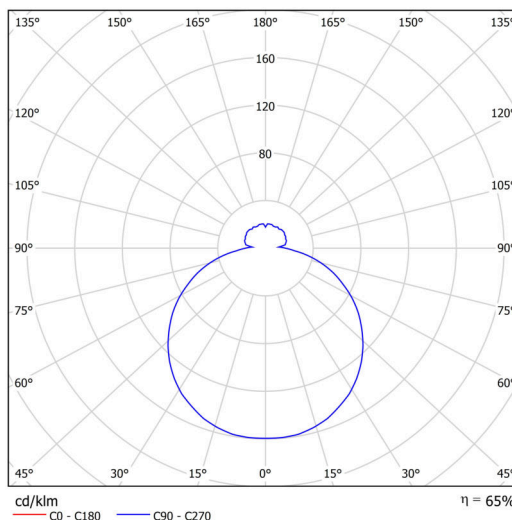

EDNA P5

Product code: EDN53205

Type: LED-1L16EMP700ZK88/028/z1 3K#

Short description of the luminaire: White pendant LED light ON/OFF with TRIPLEX OPAL glass shade.

Technical

Types of luminaires	Classic on/off
Mounting type	Suspended - rod
Base material	steel
Shade material	three-layer glass TRIPLEX OPAL
Base color	white Ral9003
Shade color	white
Holding the shade	folding system
Mounting location	ceiling
Width	490 mm
Length	490 mm
Height	130 mm
Diameter	ø 490 mm
Hinge length	200 mm
mounting holes (diameter)	2xø5mm
Installation wire (diameter)	2xø16mm
Energy Class	D
Impact strength	IK01
Operating temperature	from -20°C to +30°C

Electric

Power consumption	34 W
Ingress Protection	IP40
Socket	LED modul
terminal block	screw terminal block
Automatic circuit breaker type B10A	37 pcs
Automatic circuit breaker type B16A	59 pcs
Automatic circuit breaker type C10A	37 pcs
Automatic circuit breaker type C16A	59 pcs

Luminous

Lum. flux of luminaire	3330 lm
Lum. flux of light source	5050 lm
Luminaire efficacy	97 lm/W
Temperature	3000 K
Rated life time LED L80/B10	100000 hours
CRI	Ra80
MacAdam	3
Blue light hazard	Risk group 0

Eulum data for calculation programs are available at www.osmont.cz.