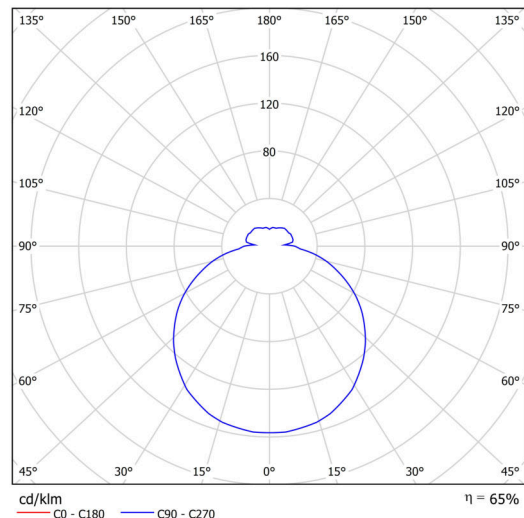

EDNA P4

Product code: EDN61583

Type: LED-1L15EMP700ZK74/026/z4 4K#

Short description of the luminaire: White pendant LED light ON/OFF with TRIPLEX OPAL glass shade.

Technical

Types of luminaires	Classic on/off
Mounting type	Suspended - rod
Base material	steel
Shade material	three-layer glass TRIPLEX OPAL
Base color	white Ral9003
Shade color	white
Holding the shade	folding system
Mounting location	ceiling
Width	420 mm
Length	420 mm
Height	125 mm
Diameter	ø 420 mm
Hinge length	800 mm
mounting holes (diameter)	2xø5mm
Installation wire (diameter)	2xø16mm
Energy Class	D
Impact strength	IK01
Operating temperature	from -20°C to +30°C

Electric

Power consumption	27 W
Ingress Protection	IP40
Socket	LED modul
terminal block	screw terminal block
Automatic circuit breaker type B10A	37 pcs
Automatic circuit breaker type B16A	59 pcs
Automatic circuit breaker type C10A	37 pcs
Automatic circuit breaker type C16A	59 pcs

Luminous

Lum. flux of luminaire	3120 lm
Lum. flux of light source	4220 lm
Luminaire efficacy	115 lm/W
Temperature	4000 K
Rated life time LED L80/B10	100000 hours
CRI	Ra80
MacAdam	3
Blue light hazard	Risk group 0

Eulum data for calculation programs are available at www.osmont.cz.