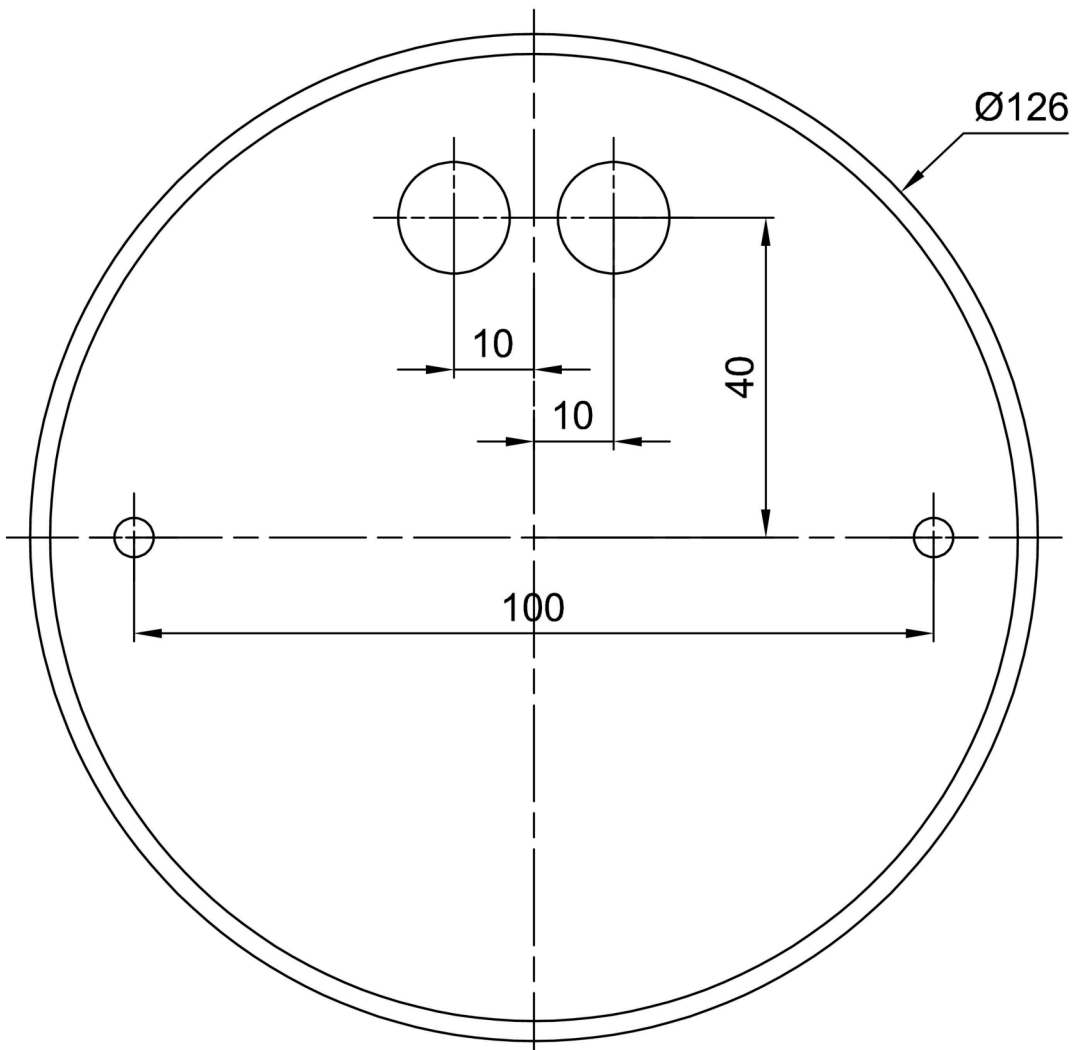

TECHNICAL SHEET

Multipower

Possibility of output adjustment by the user (DIP switch on the current source).

I [mA]	700	600	500	400	
[%]	100	86	71	57	

Logistic

EAN	8591728093846
Weight NTTO	4.2 Kg
Weight BTTO	4.6 Kg
Number of cartons	2 pcs
Package volume	0.035 m³
Package 1 width	0.435 m
Package 1 length	0.435 m
Package 1 height	0.13 m
Warranty*	60 months

*The warranty for the batteries is valid for 12 months from the date of purchase.

Installation dimensions: