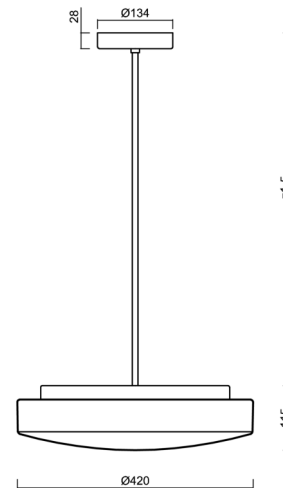

EDNA P4

Product code: EDN61583

Type: LED-1L15EMP700ZK74/026/z4 4K#

Short description of the luminaire: White pendant LED light ON/OFF with TRIPLEX OPAL glass shade.

Technical

Types of luminaires	Classic on/off
Mounting type	Suspended - rod
Base material	steel
Shade material	three-layer glass TRIPLEX OPAL
Base color	white Ral9003
Shade color	white
Holding the shade	folding system
Mounting location	ceiling
Width	420 mm
Length	420 mm
Height	125 mm
Diameter	ø 420 mm
Hinge length	800 mm
mounting holes (diameter)	2xø5mm
Installation wire (diameter)	2xø16mm
Energy Class	D
Impact strength	IK01
Operating temperature	from -20°C to +30°C

Electric

Power consumption	27 W
Ingress Protection	IP40
Socket	LED modul
terminal block	screw terminal block
Automatic circuit breaker type B10A	37 pcs
Automatic circuit breaker type B16A	59 pcs
Automatic circuit breaker type C10A	37 pcs
Automatic circuit breaker type C16A	59 pcs

Luminous

Lum. flux of luminaire	3120 lm
Lum. flux of light source	4220 lm
Luminaire efficacy	115 lm/W
Temperature	4000 K
Rated life time LED L80/B10	100000 hours
CRI	Ra80
MacAdam	3
Blue light hazard	Risk group 0

Eulum data for calculation programs are available at www.osmont.cz.