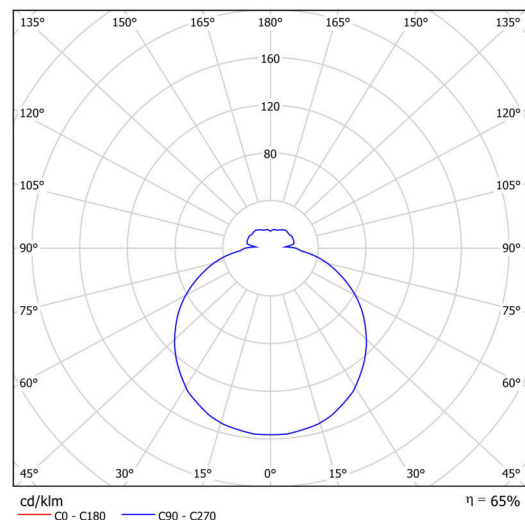

EDNA P4

Product code: EDN61581

Type: LED-1L15EMP700ZK74/026/z2 4K#

Short description of the luminaire: White pendant LED light ON/OFF with TRIPLEX OPAL glass shade.

Technical

Types of luminaires	Classic on/off
Mounting type	Suspended - rod
Base material	steel
Shade material	three-layer glass TRIPLEX OPAL
Base color	white Ral9003
Shade color	white
Holding the shade	folding system
Mounting location	ceiling
Width	420 mm
Length	420 mm
Height	125 mm
Diameter	ø 420 mm
Hinge length	400 mm
mounting holes (diameter)	2xø5mm
Installation wire (diameter)	2xø16mm
Energy Class	D
Impact strength	IK01
Operating temperature	from -20°C to +30°C

Electric

Power consumption	27 W
Ingress Protection	IP40
Socket	LED modul
terminal block	screw terminal block
Automatic circuit breaker type B10A	37 pcs
Automatic circuit breaker type B16A	59 pcs
Automatic circuit breaker type C10A	37 pcs
Automatic circuit breaker type C16A	59 pcs

Luminous

Lum. flux of luminaire	3120 lm
Lum. flux of light source	4220 lm
Luminaire efficacy	115 lm/W
Temperature	4000 K
Rated life time LED L80/B10	100000 hours
CRI	Ra80
MacAdam	3
Blue light hazard	Risk group 0

Eulum data for calculation programs are available at www.osmont.cz.