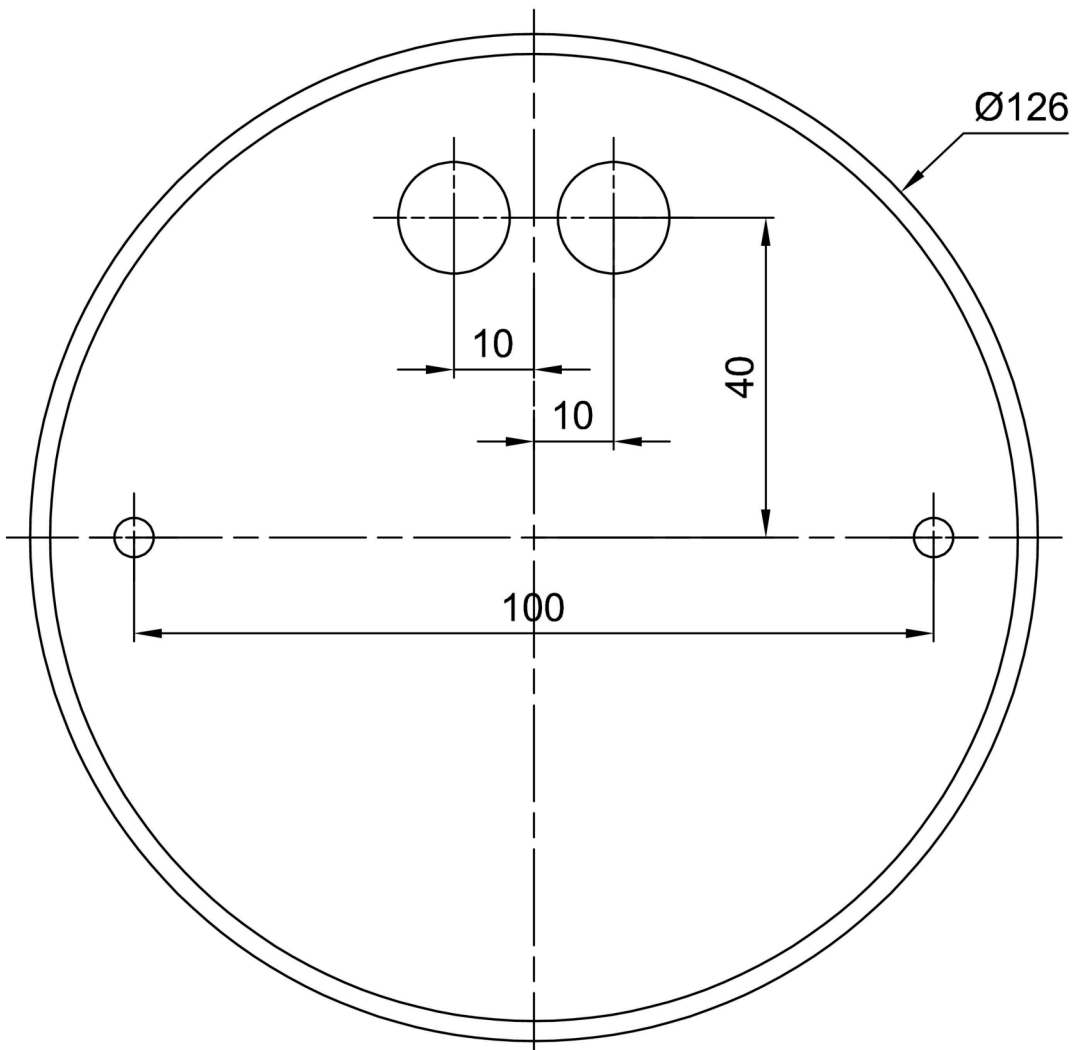

TECHNICAL SHEET

Multipower

Possibility of output adjustment by the user (DIP switch on the current source).

I [mA]	700	600	500	400	
[%]	100	86	71	57	

Logistic

EAN	8591728093822
Weight NTTO	4.2 Kg
Weight BTTO	4.6 Kg
Number of cartons	2 pcs
Package volume	0.035 m³
Package 1 width	0.435 m
Package 1 length	0.435 m
Package 1 height	0.13 m
Warranty*	60 months

*The warranty for the batteries is valid for 12 months from the date of purchase.

Installation dimensions: