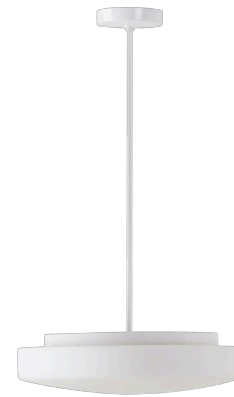

EDNA P4

Product code: EDN61581

Type: LED-1L15EMP700ZK74/026/z2 4K#

Short description of the luminaire: White pendant LED light ON/OFF with TRIPLEX OPAL glass shade.

Technical

Types of luminaires	Classic on/off
Mounting type	Suspended - rod
Base material	steel
Shade material	three-layer glass TRIPLEX OPAL
Base color	white Ral9003
Shade color	white
Holding the shade	folding system
Mounting location	ceiling
Width	420 mm
Length	420 mm
Height	125 mm
Diameter	ø 420 mm
Hinge length	400 mm
mounting holes (diameter)	2xø5mm
Installation wire (diameter)	2xø16mm
Energy Class	D
Impact strength	IK01
Operating temperature	from -20°C to +30°C

Electric

Power consumption	27 W
Ingress Protection	IP40
Socket	LED modul
terminal block	screw terminal block
Automatic circuit breaker type B10A	37 pcs
Automatic circuit breaker type B16A	59 pcs
Automatic circuit breaker type C10A	37 pcs
Automatic circuit breaker type C16A	59 pcs

Luminous

Lum. flux of luminaire	3120 lm
Lum. flux of light source	4220 lm
Luminaire efficacy	115 lm/W
Temperature	4000 K
Rated life time LED L80/B10	100000 hours
CRI	Ra80
MacAdam	3
Blue light hazard	Risk group 0

Eulum data for calculation programs are available at www.osmont.cz.