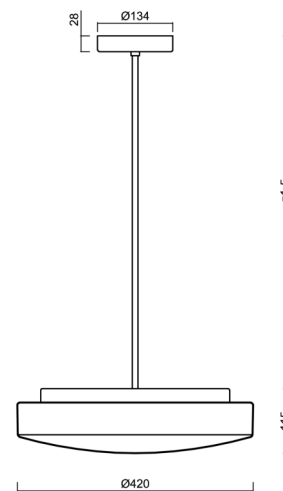

EDNA P4

Product code: EDN61581

Type: LED-1L15EMP700ZK74/026/z2 4K#

Short description of the luminaire: White pendant LED light ON/OFF with TRIPLEX OPAL glass shade.

Technical

Types of luminaires	Classic on/off
Mounting type	Suspended - rod
Base material	steel
Shade material	three-layer glass TRIPLEX OPAL
Base color	white Ral9003
Shade color	white
Holding the shade	folding system
Mounting location	ceiling
Width	420 mm
Length	420 mm
Height	125 mm
Diameter	ø 420 mm
Hinge length	400 mm
mounting holes (diameter)	2xø5mm
Installation wire (diameter)	2xø16mm
Energy Class	D
Impact strength	IK01
Operating temperature	from -20°C to +30°C

Electric

Power consumption	27 W
Ingress Protection	IP40
Socket	LED modul
terminal block	screw terminal block
Automatic circuit breaker type B10A	37 pcs
Automatic circuit breaker type B16A	59 pcs
Automatic circuit breaker type C10A	37 pcs
Automatic circuit breaker type C16A	59 pcs

Luminous

Lum. flux of luminaire	3120 lm
Lum. flux of light source	4220 lm
Luminaire efficacy	115 lm/W
Temperature	4000 K
Rated life time LED L80/B10	100000 hours
CRI	Ra80
MacAdam	3
Blue light hazard	Risk group 0

Eulum data for calculation programs are available at www.osmont.cz.