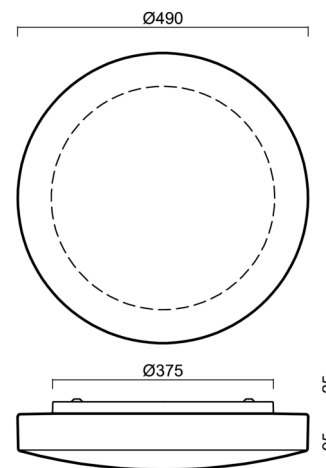

EDNA 5

LED-1L16EMP700K88/028 NK3HST 4K#

WWW.OSMONT.CZ

EDNA 5

Product code: EDN61726

Type: LED-1L16EMP700K88/028 NK3HST 4K#

Short description of the luminaire: White colour | ceiling or wall LED light with emergency backup combined (with Self-test) | TRIPLEX OPAL hand blown glass shade|

Technical

Types of luminaires	Emergency combined
Mounting type	surface mounted
Base material	steel
Shade material	three-layer glass TRIPLEX OPAL
Base color	white Ral9003
Shade color	white
Holding the shade	folding system
Mounting location	ceiling/wall
Width	490 mm
Length	490 mm
Height	115 mm
mounting holes (diameter)	4xØ5mm
Cable entrance	2xØ16mm
Energy Class	D
Impact strength	IK01
Operating temperature	from 0°C to +30°C

Eulum data for calculation programs are available at www.osmont.cz.

Logistic

EAN	8591728150754
Weight NTTO	6.2 Kg
Weight BTTO	6.7 Kg
Number of cartons	1 pcs
Package volume	0.036 m ³
Package 1 width	0.495 m
Package 1 length	0.515 m
Package 1 height	0.14 m
Warranty*	60 months