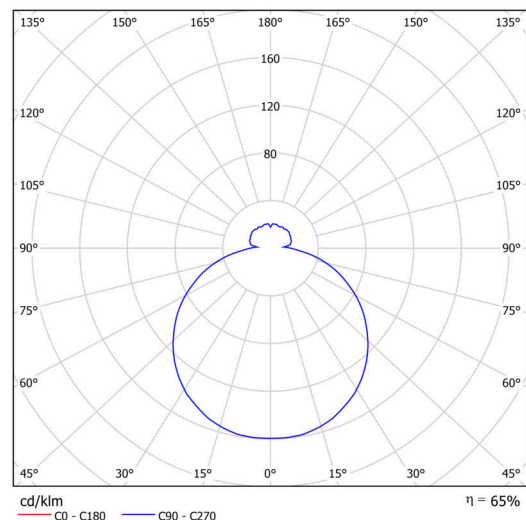

Luminous

Lum. flux of luminaire	3430 lm
Lum. flux of light source	5270 lm
Lum. flux of light source in emergency mode	200 lm
Temperature	4000 K
Rated life time LED L80/B10	100000 hours
CRI	Ra80
MacAdam	3
Blue light hazard	Risk group 0

Eulum data for calculation programs are available at www.osmont.cz.