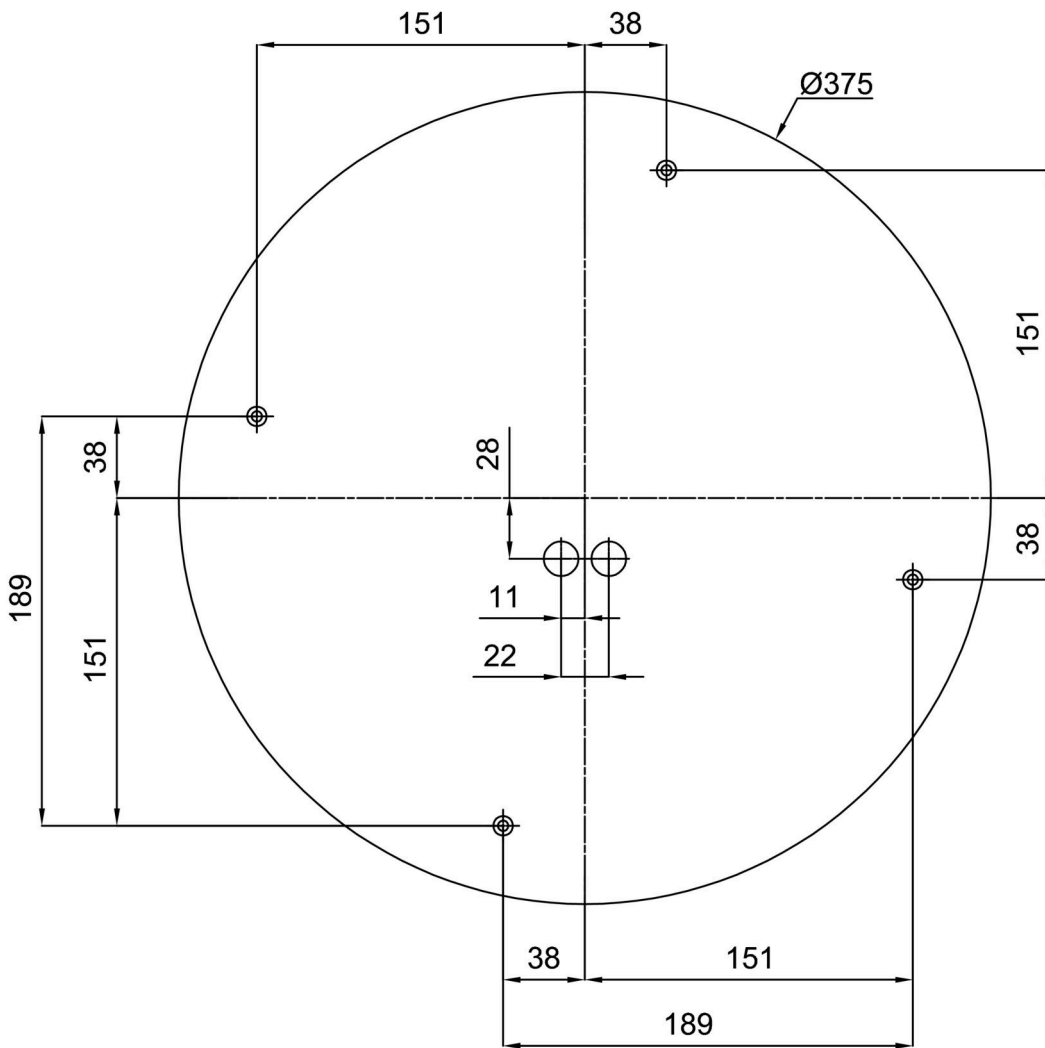

Logistic

EAN	8591728150754
Weight NTTO	6.2 Kg
Weight BTTO	6.7 Kg
Number of cartons	1 pcs
Package volume	0.036 m³
Package 1 width	0.495 m
Package 1 length	0.515 m
Package 1 height	0.14 m
Warranty*	60 months

*The warranty for the batteries is valid for 12 months from the date of purchase.

Installation dimensions: