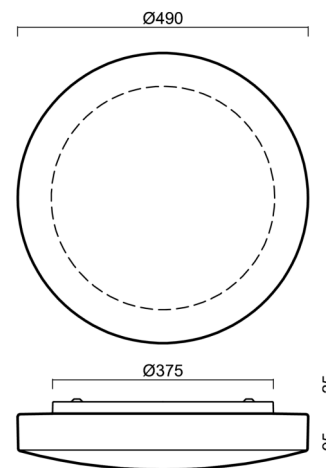

EDNA 5

LED-1L16EMP700K88/028/NK1W 3K#

WWW.OSMONT.CZ

EDNA 5

Product code: EDN51380

Type: LED-1L16EMP700K88/028/NK1W 3K#

Short description of the luminaire: White surface-mounted LED light with emergency unit combined with TRIPLEX OPAL glass shade.

Technical

Types of luminaires	Emergency combined
Mounting type	surface mounted
Base material	steel
Shade material	three-layer glass TRIPLEX OPAL
Base color	white Ral9003
Shade color	white
Holding the shade	folding system
Mounting location	ceiling/wall
Width	490 mm
Length	490 mm
Height	115 mm
Diameter	ø 490 mm
mounting holes (diameter)	4xø5mm
Installation wire (diameter)	2xø16mm
Energy Class	D
Impact strength	IK01
Operating temperature	from 0°C to +30°C

**The warranty for the batteries is valid for 12 months from the date of purchase.*

Installation dimensions:

Additional assortment:

Lampshade

Product code	Name	Color	Description	Picture	Drawing
20070	028	white		