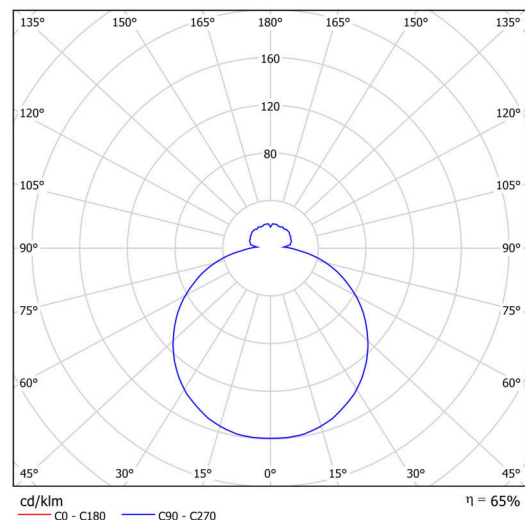

Luminous

Lum. flux of luminaire	3280 lm
Lum. flux of light source	5050 lm
Lum. flux of light source in emergency mode	150 lm
Luminaire efficacy	96 lm/W
Temperature	3000 K
Rated life time LED L80/B10	100000 hours
CRI	Ra80
MacAdam	3