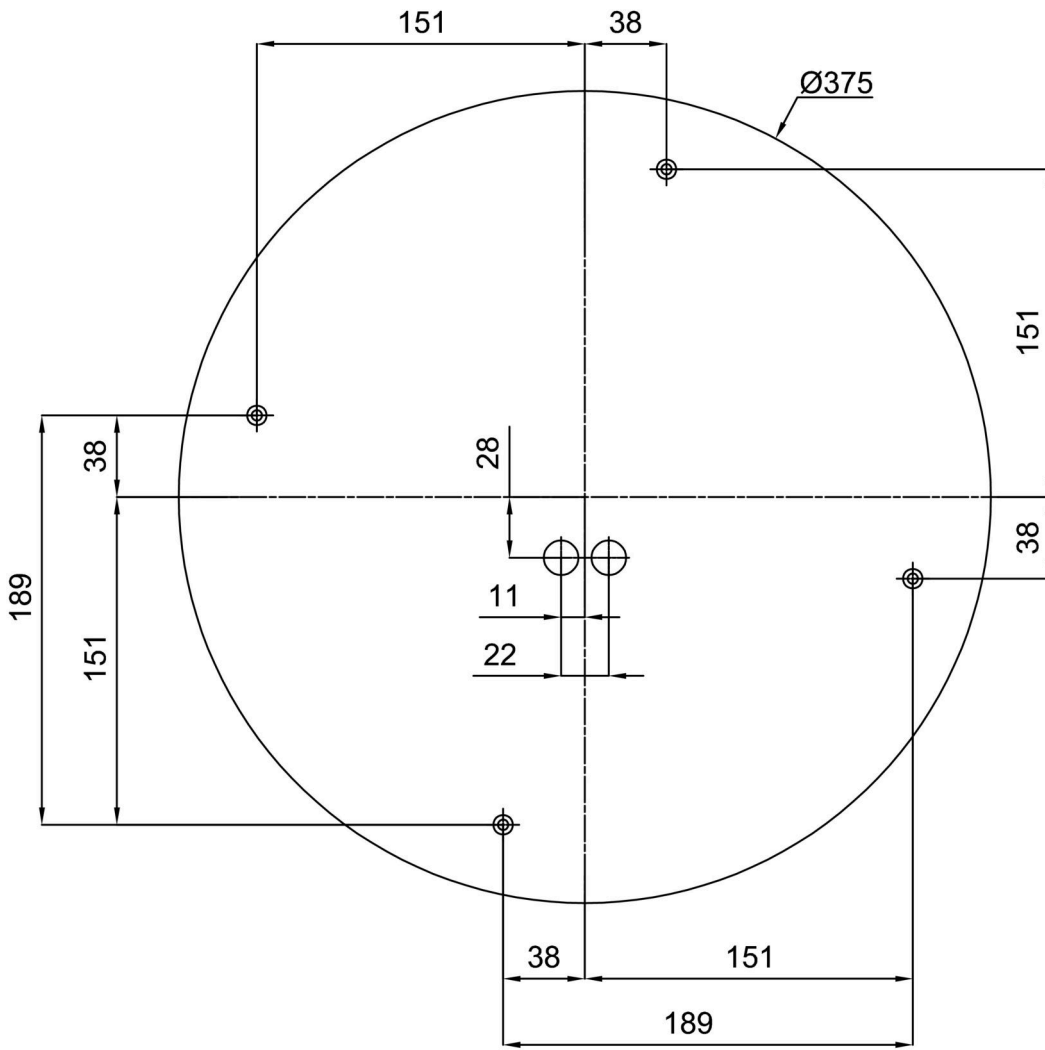

Technical

Types of luminaires	Emergency combined
Mounting type	surface mounted
Base material	steel
Shade material	three-layer glass TRIPLEX OPAL
Base color	white Ral9003
Shade color	white
Holding the shade	folding system
Mounting location	ceiling/wall
Width	490 mm
Length	490 mm
Height	115 mm
Diameter	ø 490 mm
mounting holes (diameter)	4xø5mm
Installation wire (diameter)	2xø16mm
Energy Class	D
Impact strength	IK01
Operating temperature	from 0°C to +30°C

**The warranty for the batteries is valid for 12 months from the date of purchase.*

Installation dimensions:

Additional assortment:

Lampshade

Product code	Name	Color	Description	Picture	Drawing
20070	028	white		