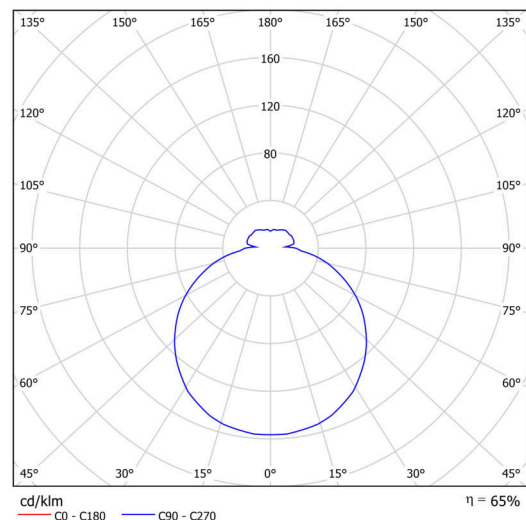

Luminous

Lum. flux of luminaire	2630/2740 lm
Lum. flux of light source	4040/4220 lm
Luminaire efficacy	97 lm/W
Temperature	3000/4000 K
Rated life time LED L80/B10	100000 hours
CRI	Ra80
MacAdam	3
Blue light hazard	Risk group 0