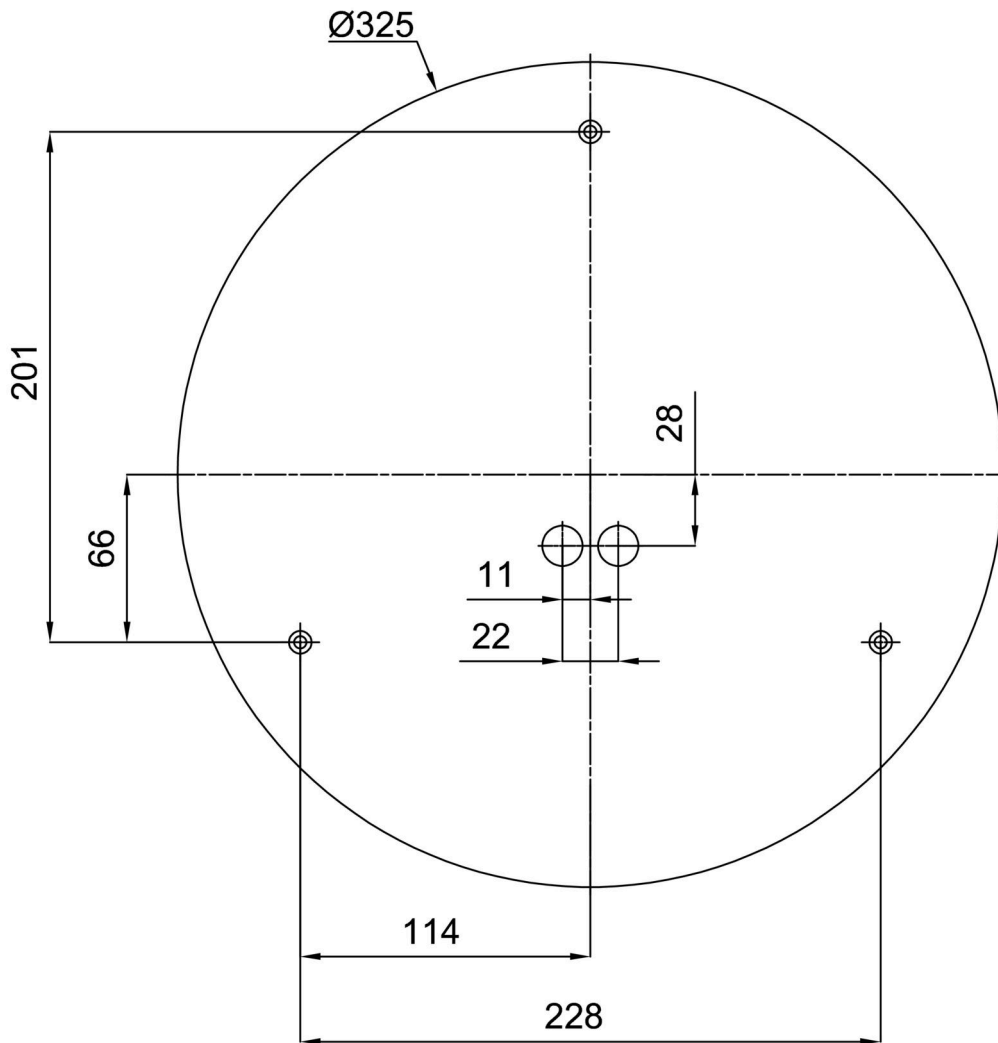

## Technical

Types of luminaires	Classic on/off
Mounting type	surface mounted
Base material	steel
Shade material	three-layer glass TRIPLEX OPAL
Base color	white Ral9003
Shade color	white
Holding the shade	folding system
Mounting location	ceiling/wall
Width	420 mm
Length	420 mm
Height	115 mm
Diameter	ø 420 mm
mounting holes (diameter)	4xø5mm
Installation wire (diameter)	2xø16mm
Energy Class	D
Impact strength	IK01
Operating temperature	from -20°C to +30°C

## Installation dimensions: