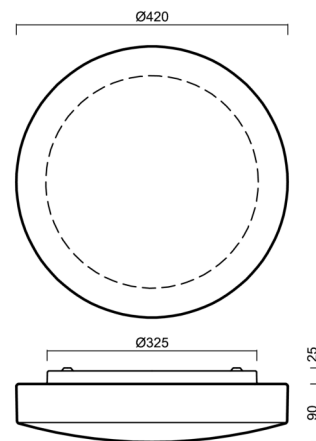

## Technical

Types of luminaires	Classic on/off
Mounting type	surface mounted
Base material	steel
Shade material	three-layer glass TRIPLEX OPAL
Base color	white Ral9003
Shade color	white
Holding the shade	folding system
Mounting location	ceiling/wall
Width	420 mm
Length	420 mm
Height	115 mm
Diameter	ø 420 mm
mounting holes (diameter)	4xø5mm
Installation wire (diameter)	2xø16mm
Energy Class	D
Impact strength	IK01
Operating temperature	from -20°C to +30°C

## Installation dimensions:

## Lampshade

Product code	Name	Color	Description	Picture	Drawing
20054	026	white		 A photograph of a white, oval-shaped lampshade. The shade is shown from a slightly elevated perspective, highlighting its smooth, curved surface and its uniform white color.	