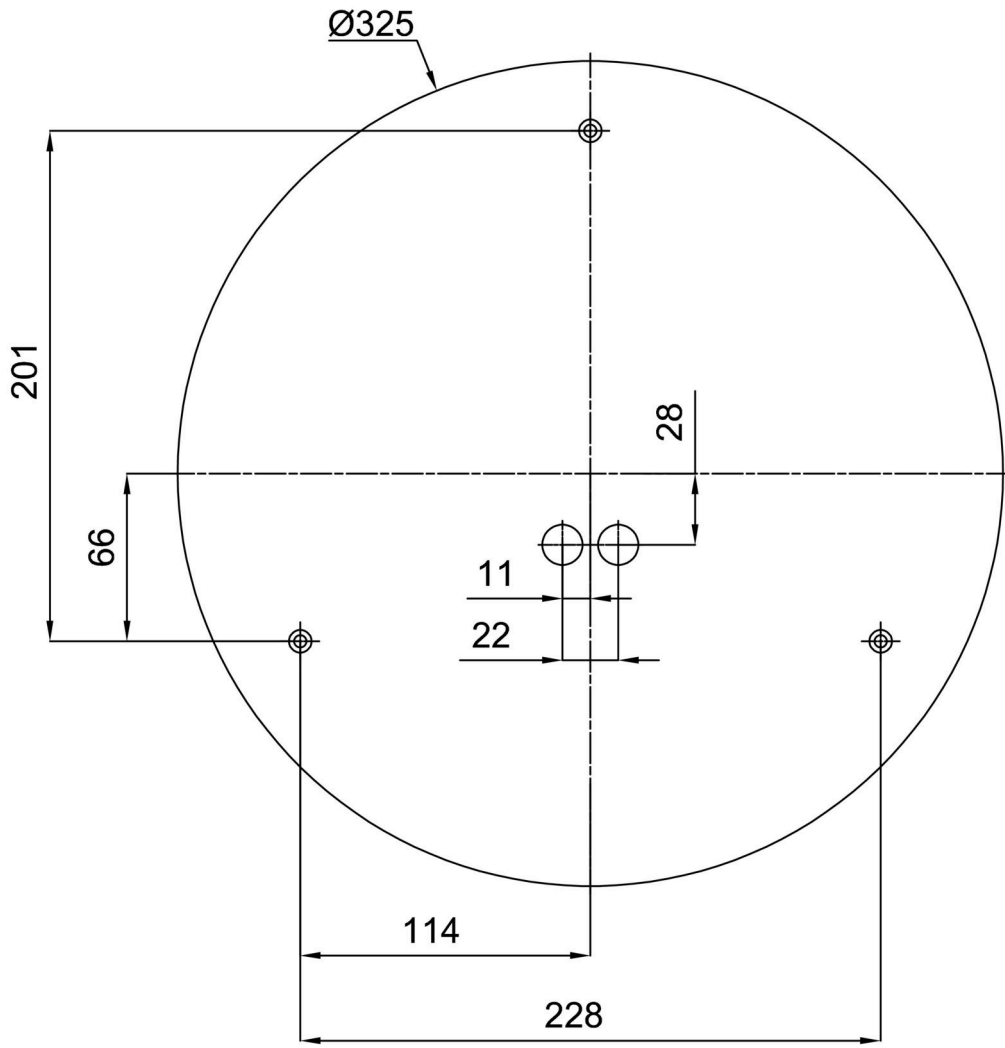

## Technical

Types of luminaires	Emergency combined + sensor
Mounting type	surface mounted
Base material	steel
Shade material	three-layer glass TRIPLEX OPAL
Base color	white Ral9003
Shade color	white
Holding the shade	folding system
Mounting location	ceiling/wall
Width	420 mm
Length	420 mm
Height	115 mm
Diameter	ø 420 mm
mounting holes (diameter)	4xø5mm
Installation wire (diameter)	2xø16mm
Energy Class	D
Impact strength	IK01

### Installation dimensions: