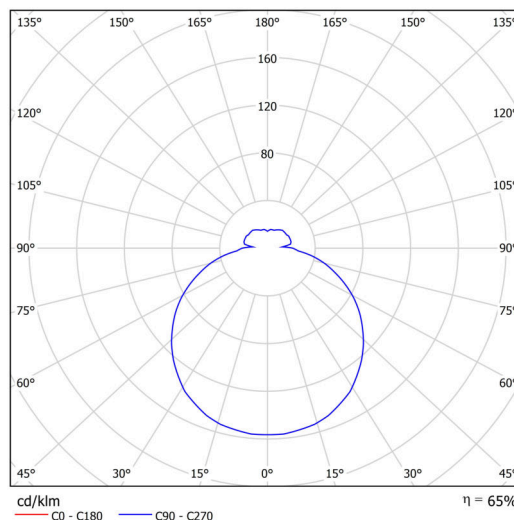

Luminous

Lum. flux of luminaire	2740 lm
Lum. flux of light source	4220 lm
Lum. flux of light source in emergency mode	150 lm
Luminaire efficacy	101 lm/W
Temperature	4000 K
Rated life time LED L80/B10	100000 hours
CRI	Ra80
MacAdam	3