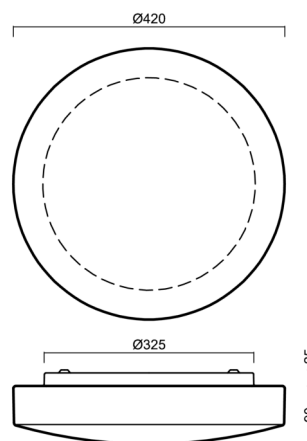

# EDNA 4

Product code: EDN59663

Type: LED-1L15EMP700K74/026/NK1W HF 4K#

Short description of the luminaire: White surface-mounted LED light with emergency unit combined with sensor with TRIPLEX OPAL glass shade.

## Technical

Types of luminaires	Emergency combined + sensor
Mounting type	surface mounted
Base material	steel
Shade material	three-layer glass TRIPLEX OPAL
Base color	white Ral9003
Shade color	white
Holding the shade	folding system
Mounting location	ceiling/wall
Width	420 mm
Length	420 mm
Height	115 mm
Diameter	ø 420 mm
mounting holes (diameter)	4xø5mm
Installation wire (diameter)	2xø16mm
Energy Class	D
Impact strength	IK01

### Installation dimensions:

## Lampshade

Product code	Name	Color	Description	Picture	Drawing
20054	026	white		