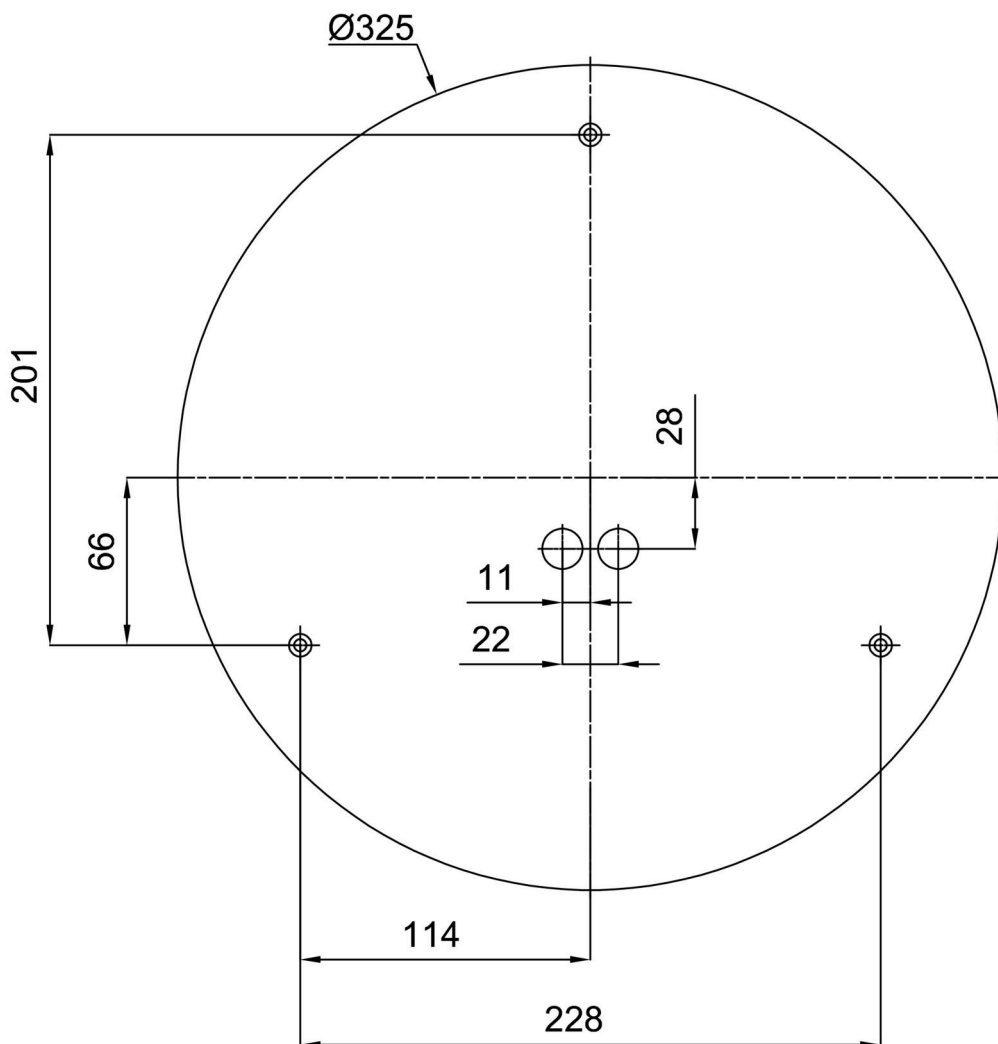

## Technical

Types of luminaires	Classic on/off
Mounting type	surface mounted
Base material	steel
Shade material	three-layer glass TRIPLEX OPAL
Base color	white Ral9003
Shade color	white
Holding the shade	folding system
Mounting location	ceiling/wall
Width	420 mm
Length	420 mm
Height	115 mm
Diameter	ø 420 mm
mounting holes (diameter)	4xø5mm
Installation wire (diameter)	2xø16mm
Energy Class	D
Impact strength	IK01
Operating temperature	from -20°C to +30°C

## Installation dimensions: