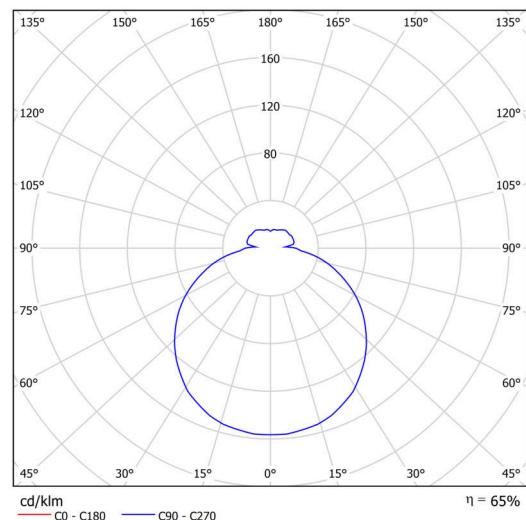

Luminous

Lum. flux of luminaire	2630 lm
Lum. flux of light source	4040 lm
Luminaire efficacy	97 lm/W
Temperature	3000 K
Rated life time LED L80/B10	100000 hours
CRI	Ra80
MacAdam	3
Blue light hazard	Risk group 0