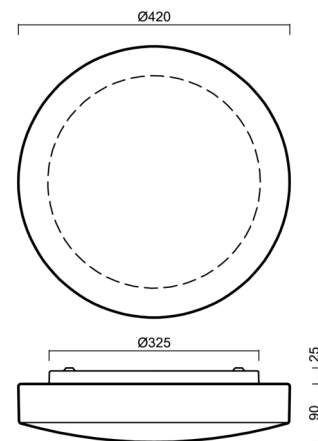

## Technical

Types of luminaires	Classic on/off
Mounting type	surface mounted
Base material	steel
Shade material	three-layer glass TRIPLEX OPAL
Base color	white Ral9003
Shade color	white
Holding the shade	folding system
Mounting location	ceiling/wall
Width	420 mm
Length	420 mm
Height	115 mm
Diameter	ø 420 mm
mounting holes (diameter)	4xø5mm
Installation wire (diameter)	2xø16mm
Energy Class	D
Impact strength	IK01
Operating temperature	from -20°C to +30°C

## Installation dimensions:

## Lampshade

Product code	Name	Color	Description	Picture	Drawing
20054	026	white		