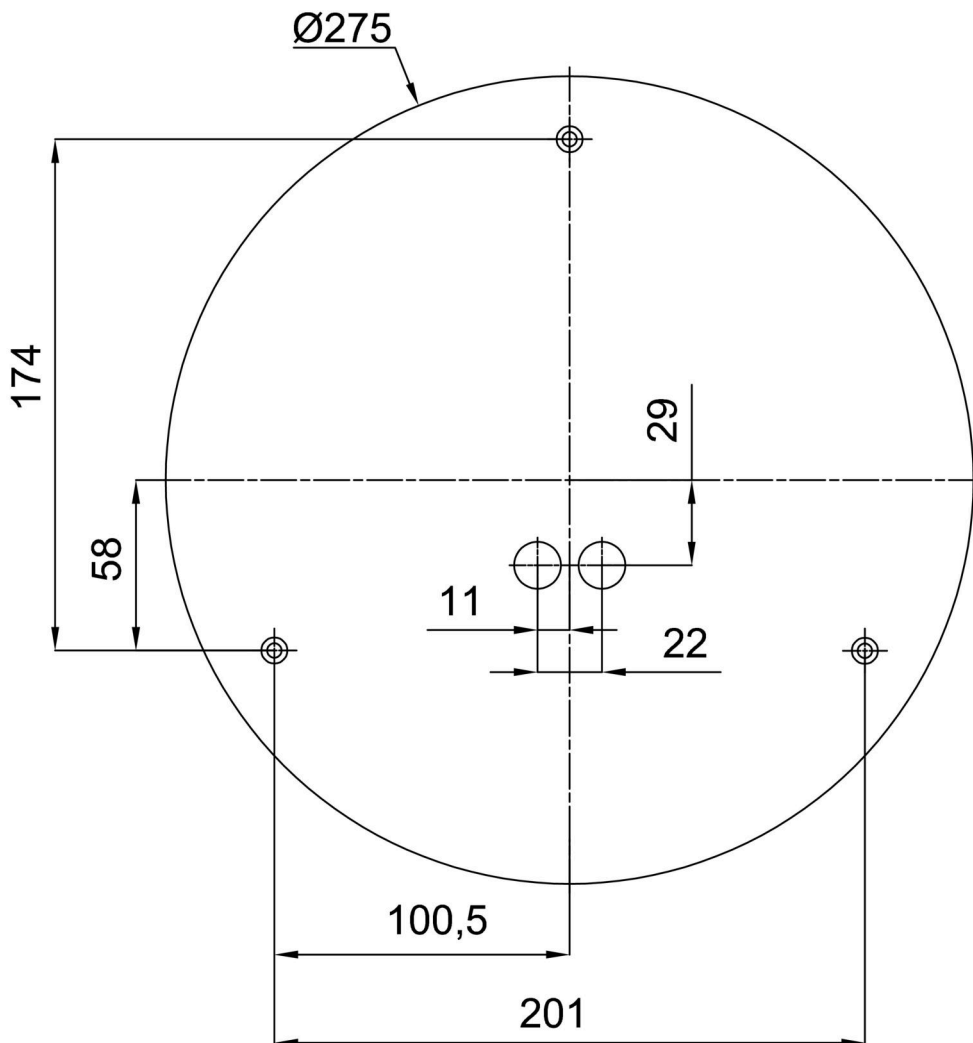

## Technical

Types of luminaires	Classic on/off
Mounting type	surface mounted
Base material	steel
Shade material	three-layer glass TRIPLEX OPAL
Base color	white Ral9003
Shade color	white
Holding the shade	folding system
Mounting location	ceiling/wall
Width	350 mm
Length	350 mm
Height	105 mm
Diameter	ø 350 mm
mounting holes (diameter)	4xø5mm
Installation wire (diameter)	2xø16mm
Energy Class	D
Impact strength	IK01
Operating temperature	from -20°C to +30°C

## Installation dimensions: