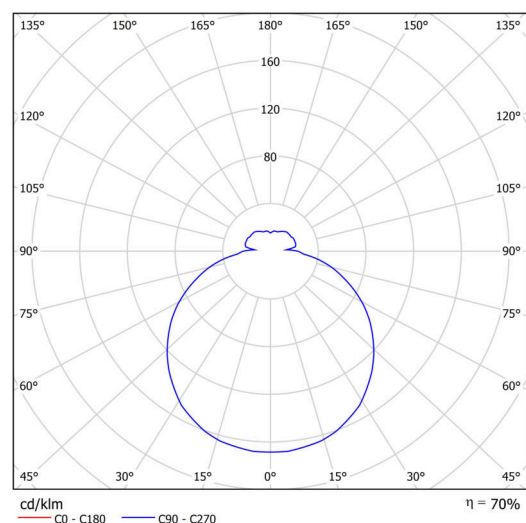

Luminous

Lum. flux of luminaire	1880/1970 lm
Lum. flux of light source	2690/2810 lm
Luminaire efficacy	104 lm/W
Temperature	3000/4000 K
Rated life time LED L80/B10	100000 hours
CRI	Ra80
MacAdam	3
Blue light hazard	Risk group 0