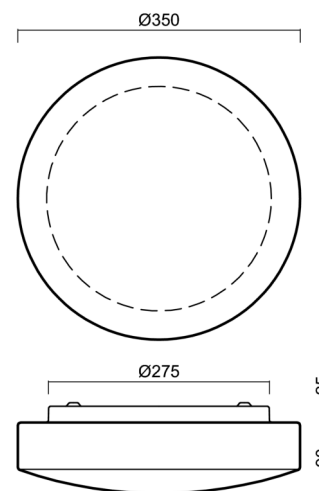

## Technical

Types of luminaires	Classic on/off
Mounting type	surface mounted
Base material	steel
Shade material	three-layer glass TRIPLEX OPAL
Base color	white Ral9003
Shade color	white
Holding the shade	folding system
Mounting location	ceiling/wall
Width	350 mm
Length	350 mm
Height	105 mm
Diameter	ø 350 mm
mounting holes (diameter)	4xø5mm
Installation wire (diameter)	2xø16mm
Energy Class	D
Impact strength	IK01
Operating temperature	from -20°C to +30°C

## Lampshade

Product code	Name	Color	Description	Picture	Drawing
20011	024	white		 A 3D rendering of a white, oval-shaped lampshade. The shade is shown from a slightly elevated perspective, highlighting its smooth, curved surface and the subtle shadow it casts on the surface below.	