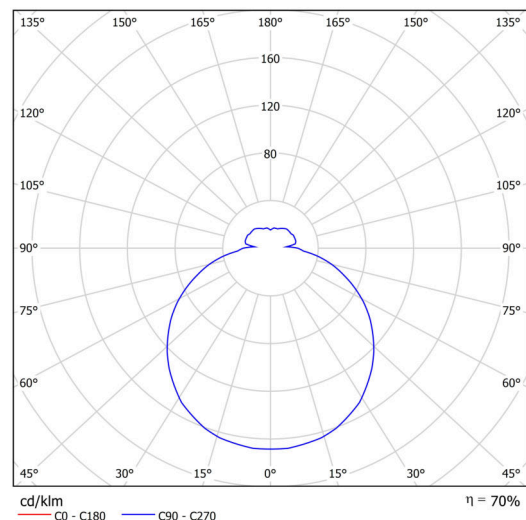

Luminous

Lum. flux of luminaire	1400 lm
Lum. flux of light source	2000 lm
Lum. flux of light source in emergency mode	200 lm
Temperature	3000 K
Rated life time LED L80/B10	100000 hours
CRI	Ra80
MacAdam	3
Blue light hazard	Risk group 0

Eulum data for calculation programs are available at www.osmont.cz.