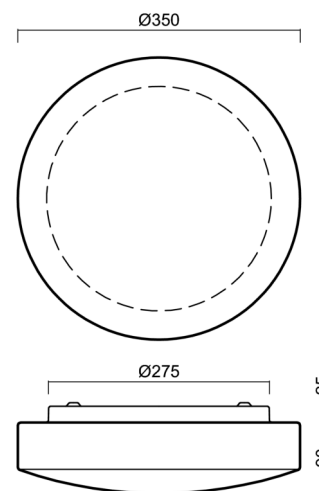

EDNA 3

LED-1L14E500K63/024 NK3HST HF 3K#

WWW.OSMONT.CZ

EDNA 3

Product code: EDN61218

Type: LED-1L14E500K63/024 NK3HST HF 3K#

Short description of the luminaire: White colour | ceiling or wall LED light with emergency backup combined (with Self-test) with HF sensor |TRIPLEX OPAL hand blown glass shade|

Technical

| | |
|---------------------------|--------------------------------|
| Types of luminaires | Emergency combined + sensor |
| Mounting type | surface mounted |
| Base material | steel |
| Shade material | three-layer glass TRIPLEX OPAL |
| Base color | white Ral9003 |
| Shade color | white |
| Holding the shade | folding system |
| Mounting location | ceiling/wall |
| Width | 350 mm |
| Length | 350 mm |
| Height | 105 mm |
| mounting holes (diameter) | 4xØ5mm |
| Cable entrance | 2xØ16mm |
| Energy Class | D |
| Impact strength | IK01 |
| Operating temperature | from -20°C to +30°C |

Lampshade

| Product code | Name | Color | Description | Picture | Drawing |
|--------------|------|-------|---------------|--|---------|
| 20011 | 024 | white | příslušenství |  | |