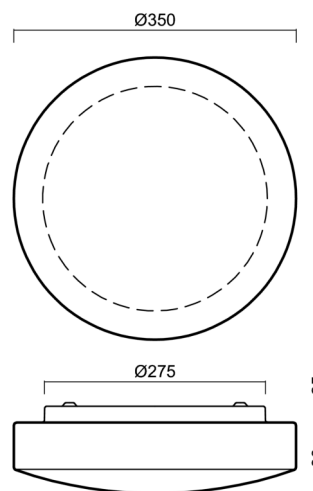

# EDNA 3

Product code: EDN61217

Type: LED-1L14E500K63/024 NK3HST 3K#

Short description of the luminaire: White colour | ceiling or wall LED light with emergency backup combined ( with Self-test) | TRIPLEX OPAL hand blown glass shade|

## Technical

Types of luminaires	Emergency combined
Mounting type	surface mounted
Base material	steel
Shade material	three-layer glass TRIPLEX OPAL
Base color	white Ral9003
Shade color	white
Holding the shade	folding system
Mounting location	ceiling/wall
Width	350 mm
Length	350 mm
Height	105 mm
mounting holes (diameter)	4xØ5mm
Cable entrance	2xØ16mm
Energy Class	D
Impact strength	IK01
Operating temperature	from 0°C to +30°C