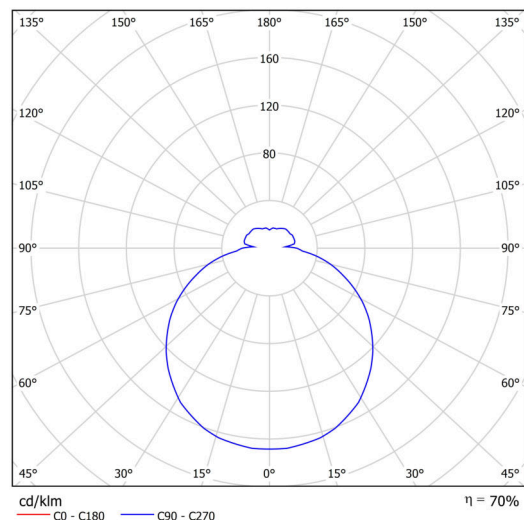

Luminous

Lum. flux of luminaire	1970 lm
Lum. flux of light source	2810 lm
Lum. flux of light source in emergency mode	150 lm
Luminaire efficacy	109 lm/W
Temperature	4000 K
Rated life time LED L80/B10	100000 hours
CRI	Ra80