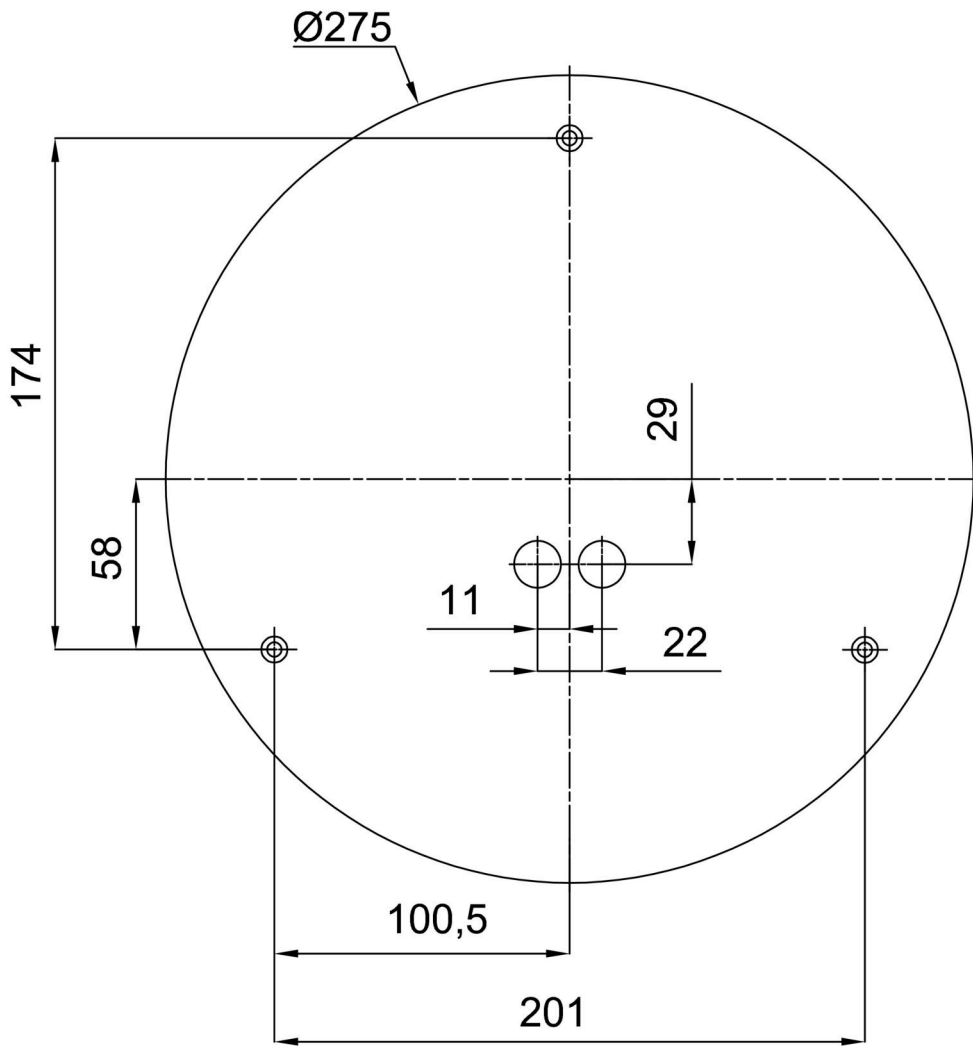

Technical

Types of luminaires	Emergency combined + sensor
Mounting type	surface mounted
Base material	steel
Shade material	three-layer glass TRIPLEX OPAL
Base color	white Ral9003
Shade color	white
Holding the shade	folding system
Mounting location	ceiling/wall
Width	350 mm
Length	350 mm
Height	105 mm
Diameter	ø 350 mm
mounting holes (diameter)	4xø5mm
Installation wire (diameter)	2xø16mm
Energy Class	D
Impact strength	IK01
Operating temperature	from -20°C to +30°C

**The warranty for the batteries is valid for 12 months from the date of purchase.*

Installation dimensions:

Additional assortment:

Lampshade

Product code	Name	Color	Description	Picture	Drawing
20011	024	white		