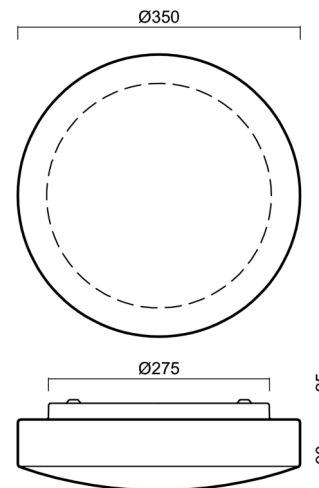

EDNA 3

LED-1L14EMP700K63/024/NK1W HF 4K#

WWW.OSMONT.CZ

EDNA 3

Product code: EDN59650

Type: LED-1L14EMP700K63/024/NK1W HF 4K#

Short description of the luminaire: White surface-mounted LED light with emergency unit combined with sensor with TRIPLEX OPAL glass shade.

Technical

Types of luminaires	Emergency combined + sensor
Mounting type	surface mounted
Base material	steel
Shade material	three-layer glass TRIPLEX OPAL
Base color	white Ral9003
Shade color	white
Holding the shade	folding system
Mounting location	ceiling/wall
Width	350 mm
Length	350 mm
Height	105 mm
Diameter	ø 350 mm
mounting holes (diameter)	4xø5mm
Installation wire (diameter)	2xø16mm
Energy Class	D
Impact strength	IK01
Operating temperature	from -20°C to +30°C

**The warranty for the batteries is valid for 12 months from the date of purchase.*

Installation dimensions:

Additional assortment:

Lampshade

Product code	Name	Color	Description	Picture	Drawing
20011	024	white		