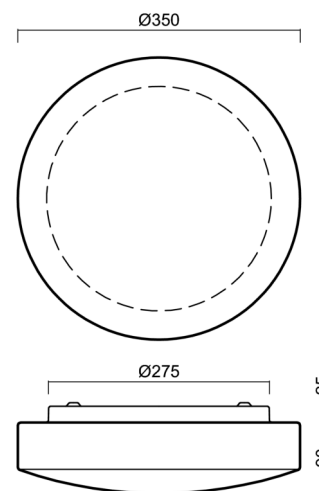

# EDNA 3

Product code: EDN59649

Type: LED-1L14EMP700K63/024/NK1W 4K#

Short description of the luminaire: White surface-mounted LED light with emergency unit combined with TRIPLEX OPAL glass shade.

## Technical

Types of luminaires	Emergency combined
Mounting type	surface mounted
Base material	steel
Shade material	three-layer glass TRIPLEX OPAL
Base color	white Ral9003
Shade color	white
Holding the shade	folding system
Mounting location	ceiling/wall
Width	350 mm
Length	350 mm
Height	105 mm
Diameter	ø 350 mm
mounting holes (diameter)	4xø5mm
Installation wire (diameter)	2xø16mm
Energy Class	D
Impact strength	IK01
Operating temperature	from 0°C to +30°C

### Installation dimensions: