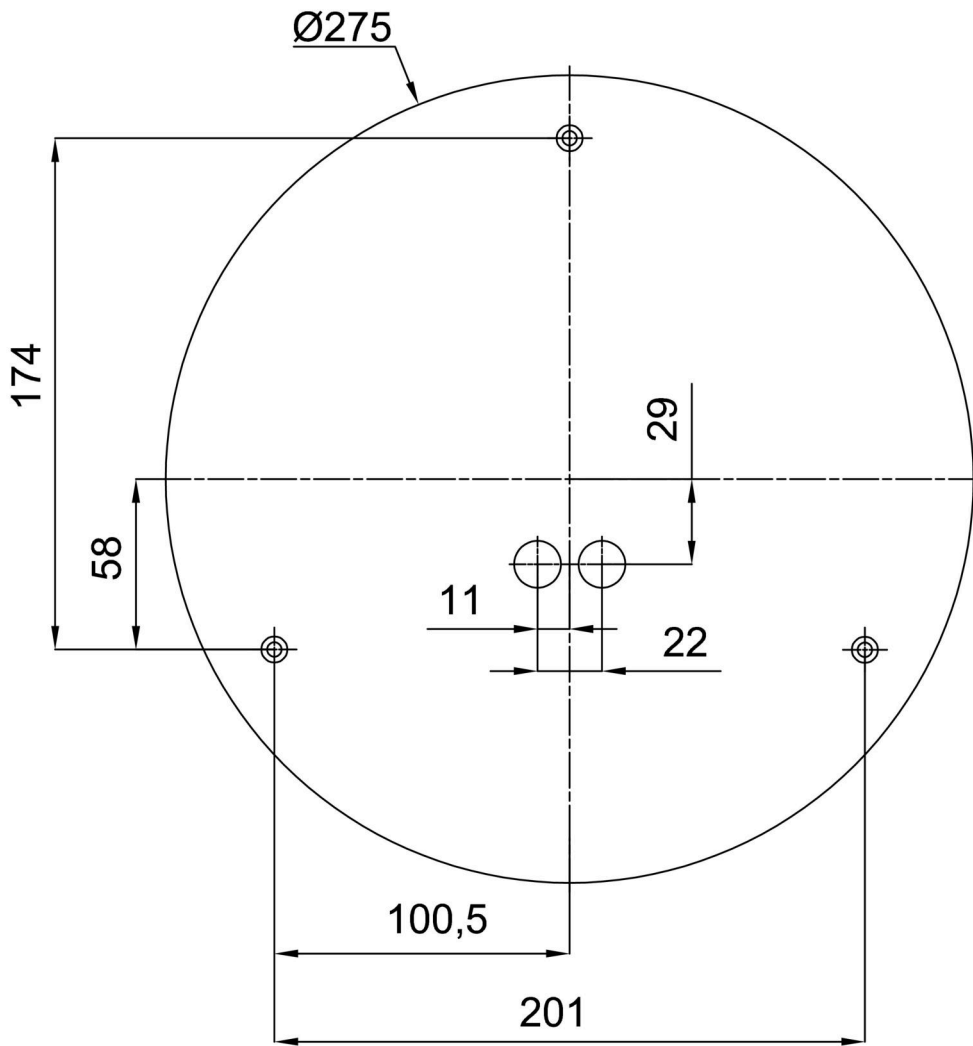

## Technical

Types of luminaires	Emergency combined
Mounting type	surface mounted
Base material	steel
Shade material	three-layer glass TRIPLEX OPAL
Base color	white Ral9003
Shade color	white
Holding the shade	folding system
Mounting location	ceiling/wall
Width	350 mm
Length	350 mm
Height	105 mm
Diameter	ø 350 mm
mounting holes (diameter)	4xø5mm
Installation wire (diameter)	2xø16mm
Energy Class	D
Impact strength	IK01
Operating temperature	from 0°C to +30°C

### Installation dimensions: