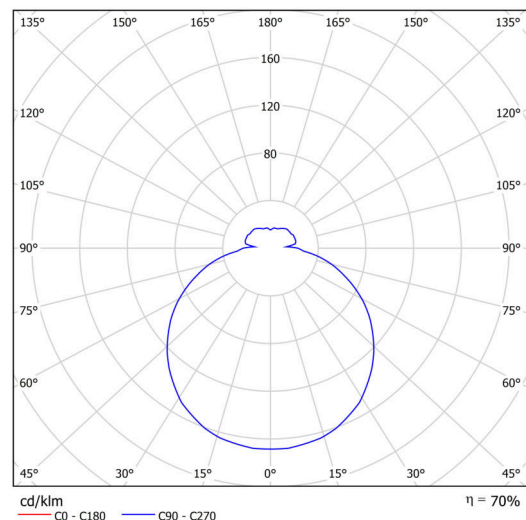

Luminous

Lum. flux of luminaire	1970 lm
Lum. flux of light source	2810 lm
Lum. flux of light source in emergency mode	150 lm
Luminaire efficacy	109 lm/W
Temperature	4000 K
Rated life time LED L80/B10	100000 hours
CRI	Ra80
MacAdam	3