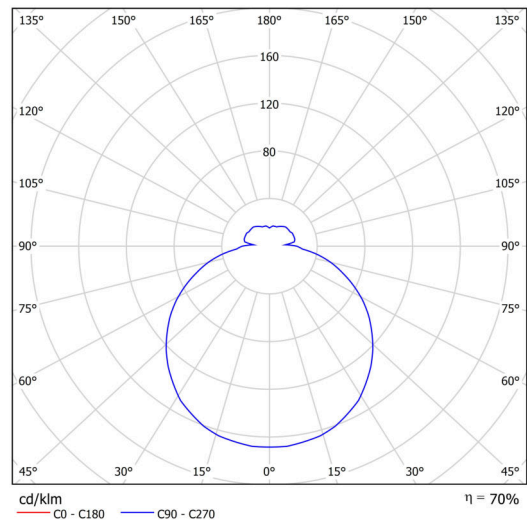

Luminous

Lum. flux of luminaire	1880 lm
Lum. flux of light source	2690 lm
Lum. flux of light source in emergency mode	150 lm
Luminaire efficacy	104 lm/W
Temperature	3000 K
Rated life time LED L80/B10	100000 hours
CRI	Ra80