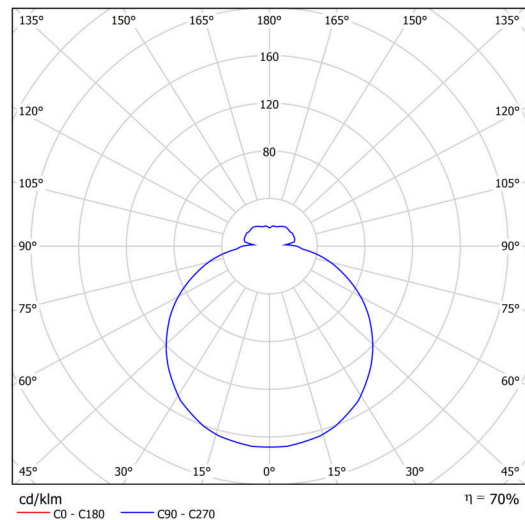

Luminous

Lum. flux of luminaire	1880 lm
Lum. flux of light source	2690 lm
Lum. flux of light source in emergency mode	150 lm
Luminaire efficacy	104 lm/W
Temperature	3000 K
Rated life time LED L80/B10	100000 hours
CRI	Ra80
MacAdam	3