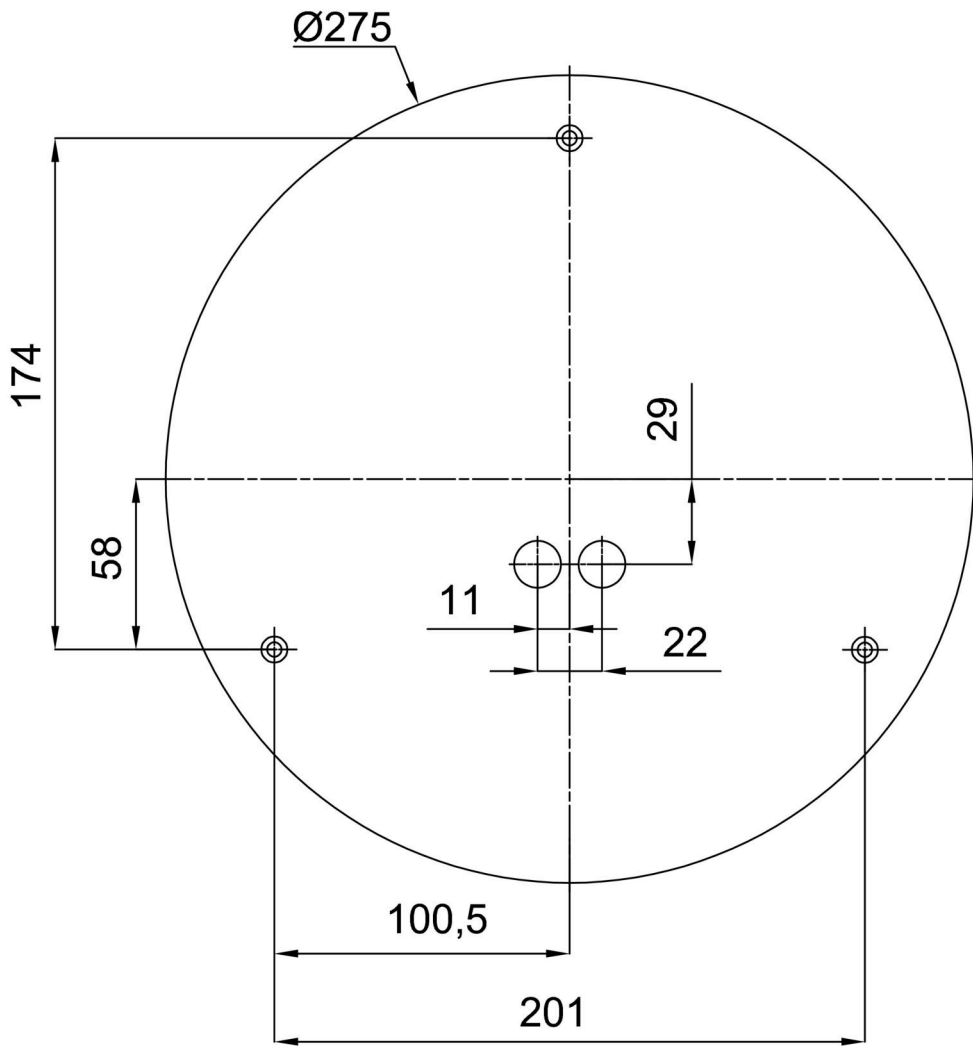

Technical

Types of luminaires	Emergency combined
Mounting type	surface mounted
Base material	steel
Shade material	three-layer glass TRIPLEX OPAL
Base color	white Ral9003
Shade color	white
Holding the shade	folding system
Mounting location	ceiling/wall
Width	350 mm
Length	350 mm
Height	105 mm
Diameter	ø 350 mm
mounting holes (diameter)	4xø5mm
Installation wire (diameter)	2xø16mm
Energy Class	D
Impact strength	IK01
Operating temperature	from 0°C to +30°C

**The warranty for the batteries is valid for 12 months from the date of purchase.*

Installation dimensions:

Additional assortment:

Lampshade

Product code	Name	Color	Description	Picture	Drawing
20011	024	white		