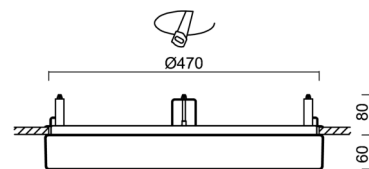

Technical

Types of luminaires	Dimmable
Mounting type	semi-recessed
Base material	steel
Shade material	opal polymethyl methacrylate
Base color	white Ra9003
Shade color	white
Holding the shade	folding system
Mounting location	ceiling/wall
Width	500 mm
Length	500 mm
Height	68 mm
Diameter	ø 500 mm
mounting holes (diameter)	none
Installation wire (diameter)	2xØ16mm
Energy Class	D
Impact strength	IK04
Operating temperature	from -20°C to +30°C