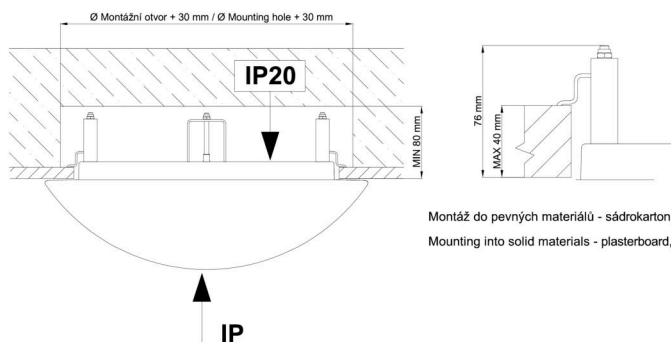

Technical

Types of luminaires	Dimmable
Mounting type	semi-recessed
Base material	steel
Shade material	opal polymethyl methacrylate
Base color	white Ra9003
Shade color	white
Holding the shade	folding system
Mounting location	ceiling/wall
Width	500 mm
Length	500 mm
Height	68 mm
Diameter	ø 500 mm
mounting holes (diameter)	none
Installation wire (diameter)	2xØ16mm
Energy Class	D
Impact strength	IK04
Operating temperature	from -20°C to +30°C

*The warranty for the batteries is valid for 12 months from the date of purchase.

Installation dimensions:

Svítlidlo nesmí být z horní strany zakryto izolací.
Luminaire must not be covered with insulating matting.

Rozměry dutiny pro vestavné svítidlo [mm]:
Dimensions of cavity for recessed luminaire [mm]:

Montáž do pevných materiálů - sádkarton, dřevo.
Mounting into solid materials - plasterboard, wood.

Additional assortment: