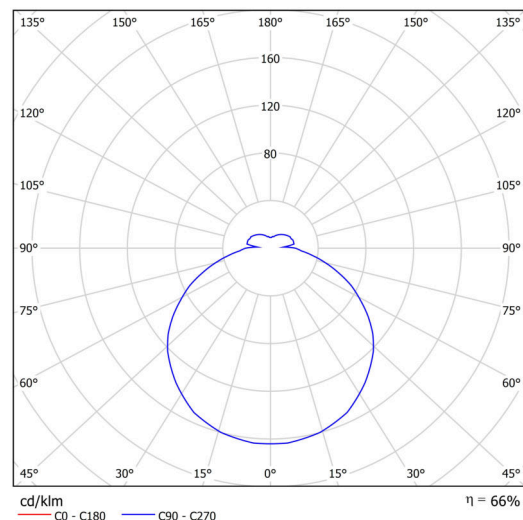

Luminous

Lum. flux of luminaire	5330 lm
Lum. flux of light source	8070 lm
Luminaire efficacy	111 lm/W
Temperature	4000 K
Rated life time LED L80/B10	100000 hours
CRI	Ra80
MacAdam	3
Blue light hazard	Risk group 0