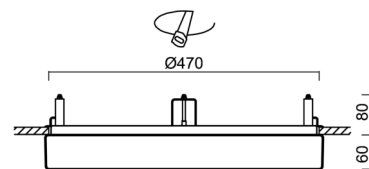

## Technical

Types of luminaires	Emergency combined
Mounting type	semi-recessed
Base material	steel
Shade material	opal polymethyl methacrylate
Base color	white Ra9003
Shade color	white
Holding the shade	folding system
Mounting location	ceiling/wall
Width	500 mm
Length	500 mm
Height	68 mm
Diameter	ø 500 mm
mounting holes (diameter)	none
Installation wire (diameter)	2xø16mm
Energy Class	D
Impact strength	IK04
Operating temperature	from 0°C to +30°C