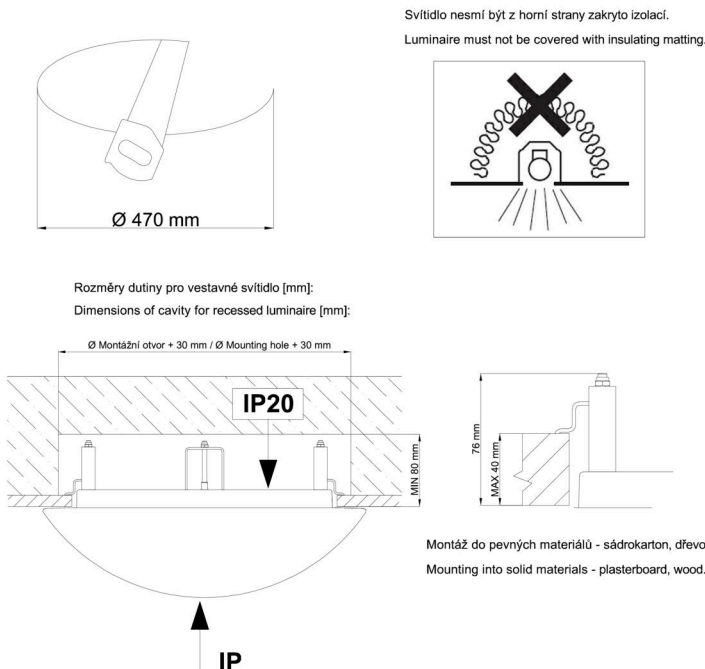

## Technical

Types of luminaires	Emergency combined
Mounting type	semi-recessed
Base material	steel
Shade material	opal polymethyl methacrylate
Base color	white Ra9003
Shade color	white
Holding the shade	folding system
Mounting location	ceiling/wall
Width	500 mm
Length	500 mm
Height	68 mm
Diameter	ø 500 mm
mounting holes (diameter)	none
Installation wire (diameter)	2xø16mm
Energy Class	D
Impact strength	IK04
Operating temperature	from 0°C to +30°C

## Multipower

Possibility of output adjustment by the user (DIP switch on the current source).

I [mA]	700	600	500	400	
[%]	100	86	71	57	

## Installation dimensions: