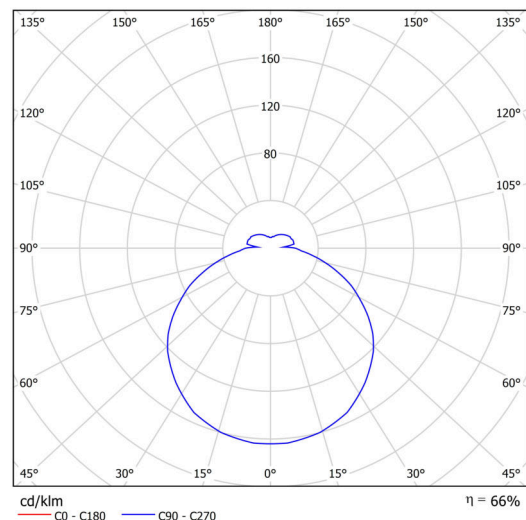

Luminous

Lum. flux of luminaire	3670 lm
Lum. flux of light source	5560 lm
Lum. flux of light source in emergency mode	150 lm
Luminaire efficacy	114 lm/W
Temperature	4000 K
Rated life time LED L80/B10	100000 hours
CRI	Ra80
MacAdam	3
Blue light hazard	Risk group 0