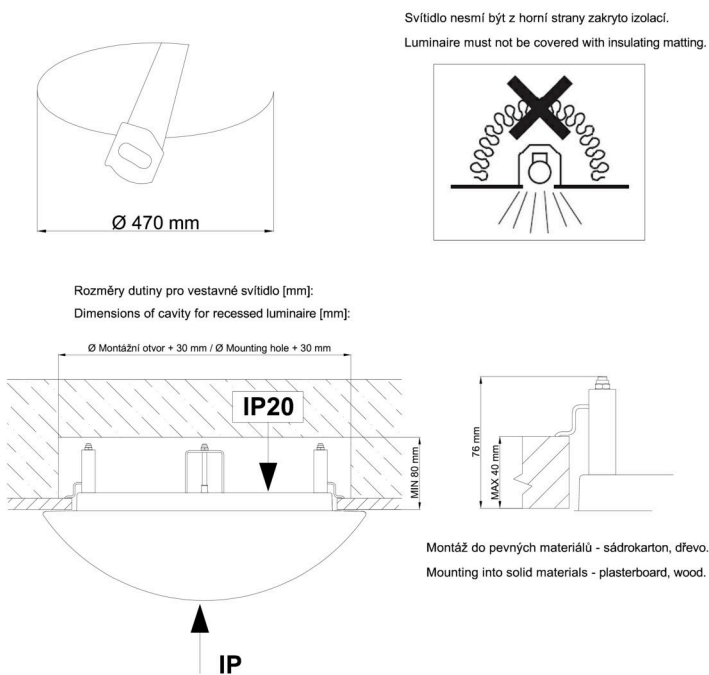

## Technical

Types of luminaires	Classic on/off
Mounting type	semi-recessed
Base material	steel
Shade material	opal polymethyl methacrylate
Base color	white Ra9003
Shade color	white
Holding the shade	folding system
Mounting location	ceiling/wall
Width	500 mm
Length	500 mm
Height	68 mm
Diameter	ø 500 mm
mounting holes (diameter)	none
Installation wire (diameter)	2xØ16mm
Energy Class	D
Impact strength	IK04
Operating temperature	from -20°C to +30°C

# TECHNICAL SHEET

## Multipower

Possibility of output adjustment by the user (DIP switch on the current source).

I [mA]	1050	900	850	700	
[%]	100	86	81	67	

## Installation dimensions: