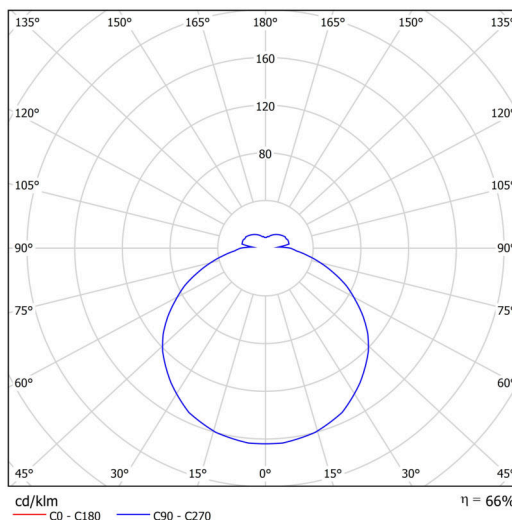

## Technical

Types of luminaires	Classic on/off
Mounting type	semi-recessed
Base material	steel
Shade material	opal polymethyl methacrylate
Base color	white Ra9003
Shade color	white
Holding the shade	folding system
Mounting location	ceiling/wall
Width	500 mm
Length	500 mm
Height	68 mm
Diameter	ø 500 mm
mounting holes (diameter)	none
Installation wire (diameter)	2xØ16mm
Energy Class	D
Impact strength	IK04
Operating temperature	from -20°C to +30°C