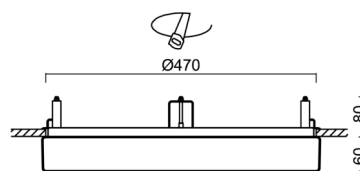

## Technical

Types of luminaires	Classic on/off
Mounting type	semi-recessed
Base material	steel
Shade material	opal polymethyl methacrylate
Base color	white Ra9003
Shade color	white
Holding the shade	folding system
Mounting location	ceiling/wall
Width	500 mm
Length	500 mm
Height	68 mm
Diameter	ø 500 mm
mounting holes (diameter)	none
Installation wire (diameter)	2xØ16mm
Energy Class	D
Impact strength	IK04
Operating temperature	from -20°C to +30°C