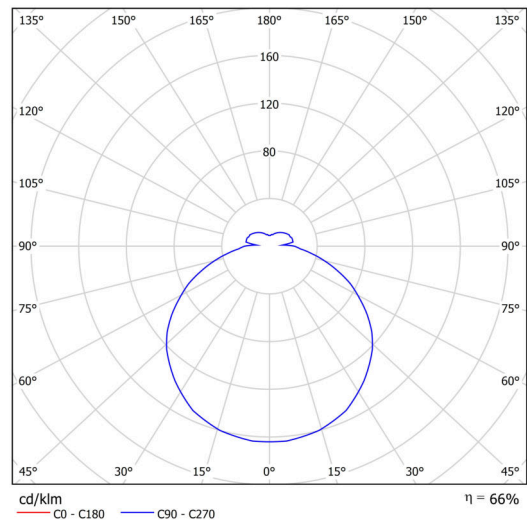

Luminous

Lum. flux of luminaire	5110 lm
Lum. flux of light source	7740 lm
Luminaire efficacy	106 lm/W
Temperature	3000 K
Rated life time LED L80/B10	100000 hours
CRI	Ra80
MacAdam	3
Blue light hazard	Risk group 0