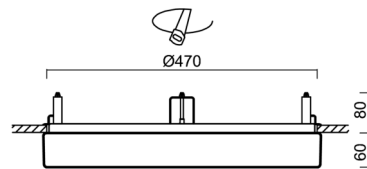

Technical

Types of luminaires	Dimmable
Mounting type	semi-recessed
Base material	steel
Shade material	opal polycarbonate
Base color	white Ra9003
Shade color	white
Holding the shade	folding system
Mounting location	ceiling/wall
Width	500 mm
Length	500 mm
Height	68 mm
Diameter	ø 500 mm
mounting holes (diameter)	none
Installation wire (diameter)	2xØ16mm
Energy Class	D
Impact strength	IK10
Operating temperature	from -20°C to +30°C