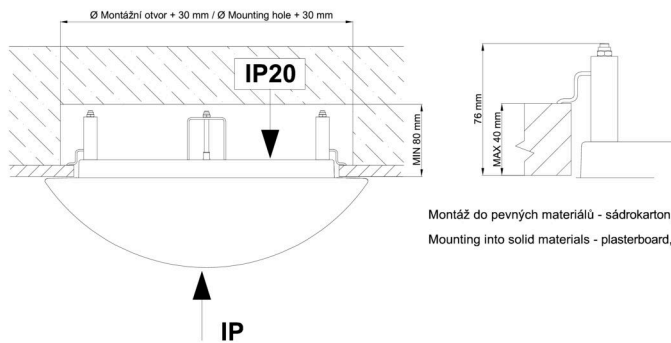

Types of luminaires	Classic on/off
Mounting type	semi-recessed
Base material	steel
Shade material	opal polymethyl methacrylate
Base color	white Ral9003
Shade color	white
Holding the shade	folding system
Mounting location	ceiling/wall
Width	500 mm
Length	500 mm
Height	64 mm
Diameter	ø 500 mm
mounting holes (diameter)	none
Installation wire (diameter)	2xØ16mm
Impact strength	IK04
Operating temperature	from -20°C to +30°C

Eulum data for calculation programs are available at www.osmont.cz.

Logistic

EAN	8591728525538
Weight NTTO	2.25 Kg
Weight BTTO	2.75 Kg
Number of cartons	1 pcs
Package volume	0.047 m ³
Package 1 width	0.51 m
Package 1 length	0.51 m
Package 1 height	0.18 m
Warranty*	60 months

Rozměry dutiny pro vestavné svítidlo [mm]:
Dimensions of cavity for recessed luminaire [mm]:

Additional assortment:

Lampshade

Product code	Name	Color	Description	Picture	Drawing
20523	PM24	white		