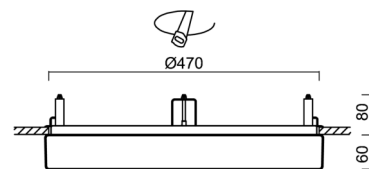

Types of luminaires	Classic on/off
Mounting type	semi-recessed
Base material	steel
Shade material	opal polymethyl methacrylate
Base color	white Ral9003
Shade color	white
Holding the shade	folding system
Mounting location	ceiling/wall
Width	500 mm
Length	500 mm
Height	64 mm
Diameter	ø 500 mm
mounting holes (diameter)	none
Installation wire (diameter)	2xØ16mm
Impact strength	IK04
Operating temperature	from -20°C to +30°C

Eulum data for calculation programs are available at www.osmont.cz.

Logistic

EAN	8591728525538
Weight NTTO	2.25 Kg
Weight BTTO	2.75 Kg
Number of cartons	1 pcs
Package volume	0.047 m ³
Package 1 width	0.51 m
Package 1 length	0.51 m
Package 1 height	0.18 m
Warranty*	60 months