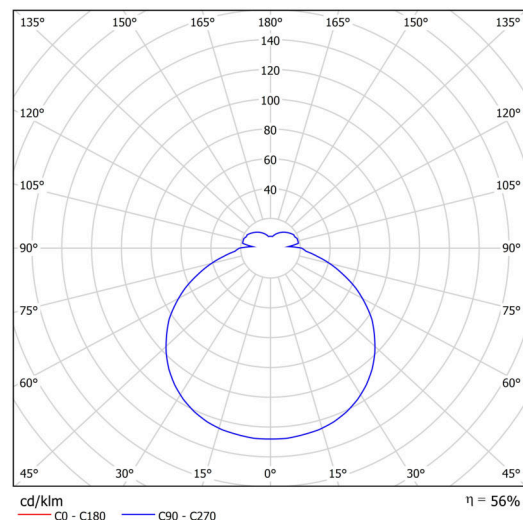

DELIA V3

Product code: DEL52553

Type: IN-32KNV94/PM24**

Short description of the luminaire: White semi-recessed E27 light ON/OFF and PMMA shade.

Technical

Types of luminaires	Classic on/off
Mounting type	semi-recessed
Base material	steel
Shade material	opal polymethyl methacrylate
Base color	white Ral9003
Shade color	white
Holding the shade	folding system
Mounting location	ceiling/wall
Width	500 mm
Length	500 mm
Height	64 mm
Diameter	ø 500 mm
mounting holes (diameter)	none
Installation wire (diameter)	2xØ16mm
Impact strength	IK04
Operating temperature	from -20°C to +30°C

Electric

Voltage type	AC
AC voltage	220 - 240 V
Power consumption	3x25 W
Ingress Protection	IP44
Socket	E27
terminal block	snap terminal block

Luminous

Blue light hazard	Risk group 0

Eulum data for calculation programs are available at www.osmont.cz.