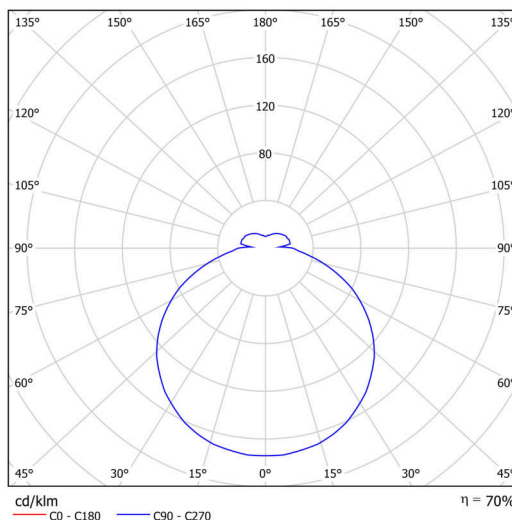

Luminous

Lum. flux of luminaire	3690 lm
Lum. flux of light source	5270 lm
Lum. flux of light source in emergency mode	150 lm
Luminaire efficacy	108 lm/W
Temperature	4000 K
Rated life time LED L80/B10	100000 hours
CRI	Ra80