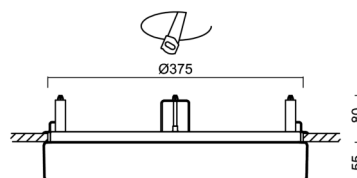

Technical

Types of luminaires	Emergency combined + sensor
Mounting type	semi-recessed
Base material	steel
Shade material	opal polymethyl methacrylate
Base color	white Ral9003
Shade color	white
Holding the shade	folding system
Mounting location	ceiling/wall
Width	400 mm
Length	400 mm
Height	64 mm
Diameter	ø 400 mm
mounting holes (diameter)	none
Cable entrance	2xø16mm
Energy Class	D
Impact strength	IK04
Operating temperature	from -20°C to +30°C