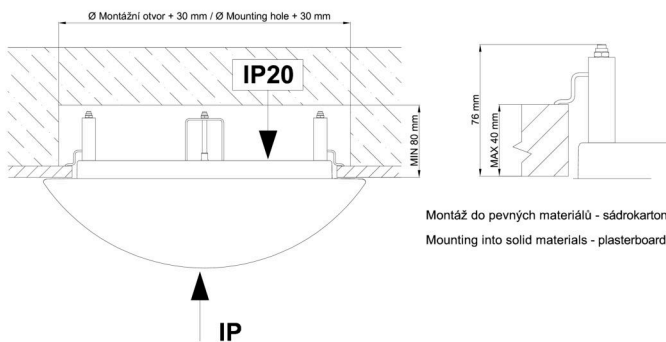

Technical

Types of luminaires	Emergency combined + sensor
Mounting type	semi-recessed
Base material	steel
Shade material	opal polymethyl methacrylate
Base color	white Ral9003
Shade color	white
Holding the shade	folding system
Mounting location	ceiling/wall
Width	400 mm
Length	400 mm
Height	64 mm
Diameter	ø 400 mm
mounting holes (diameter)	none
Cable entrance	2xø16mm
Energy Class	D
Impact strength	IK04
Operating temperature	from -20°C to +30°C

**The warranty for the batteries is valid for 12 months from the date of purchase.*

Installation dimensions:

Svítidlo nesmí být z horní strany zakryto izolací.
Luminaire must not be covered with insulating matting.

Rozměry dutiny pro vestavné svítidlo [mm]:
Dimensions of cavity for recessed luminaire [mm]:

Montáž do pevných materiálů - sádkarton, dřevo.
Mounting into solid materials - plasterboard, wood.

Additional assortment: