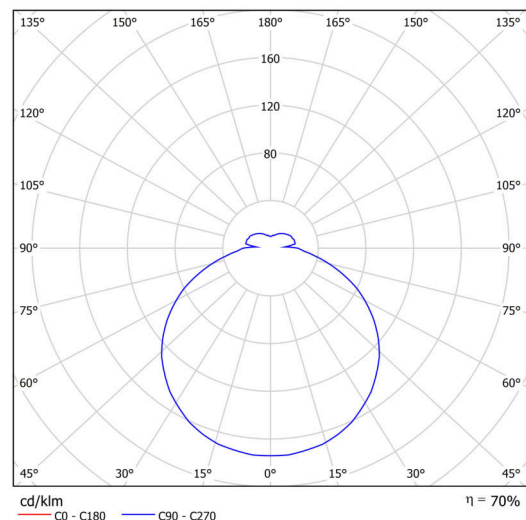

Luminous

Lum. flux of luminaire	2740 lm
Lum. flux of light source	3910 lm
Lum. flux of light source in emergency mode	150 lm
Luminaire efficacy	114 lm/W
Temperature	4000 K
Rated life time LED L80/B10	100000 hours
CRI	Ra80
MacAdam	3
Blue light hazard	Risk group 0