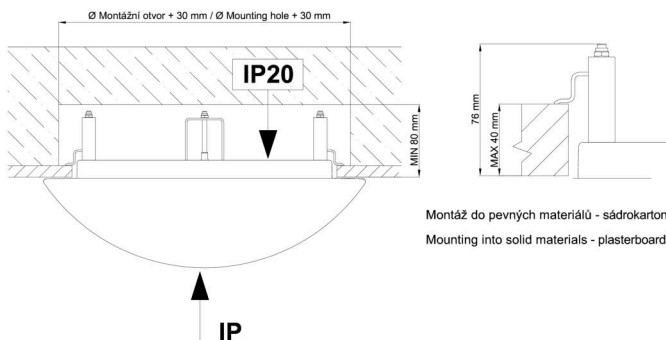

Technical

Types of luminaires	Emergency combined
Mounting type	semi-recessed
Base material	steel
Shade material	opal polymethyl methacrylate
Base color	white Ra9003
Shade color	white
Holding the shade	folding system
Mounting location	ceiling/wall
Width	400 mm
Length	400 mm
Height	64 mm
Diameter	ø 400 mm
mounting holes (diameter)	none
Installation wire (diameter)	2xØ16mm
Energy Class	D
Impact strength	IK04
Operating temperature	from 0°C to +30°C

TECHNICAL SHEET

Eulum data for calculation programs are available at www.osmont.cz.

Logistic

EAN	8591728075385
Weight NTTO	2.4 Kg
Weight BTTO	2.8 Kg
Number of cartons	1 pcs
Package volume	0.031 m ³
Package 1 width	0.41 m
Package 1 length	0.42 m
Package 1 height	0.18 m
Warranty*	60 months

*The warranty for the batteries is valid for 12 months from the date of purchase.

Installation dimensions:

Svítlidlo nesmí být z horní strany zakryto izolací.
Luminaire must not be covered with insulating matting.

Rozměry dutiny pro vestavné svítidlo [mm]:
Dimensions of cavity for recessed luminaire [mm]:

Additional assortment:

Lampshade

Product code	Name	Color	Description	Picture	Drawing
20521	PM23	white		