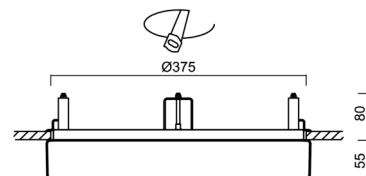

Technical

Types of luminaires	Emergency combined
Mounting type	semi-recessed
Base material	steel
Shade material	opal polymethyl methacrylate
Base color	white Ra9003
Shade color	white
Holding the shade	folding system
Mounting location	ceiling/wall
Width	400 mm
Length	400 mm
Height	64 mm
Diameter	ø 400 mm
mounting holes (diameter)	none
Installation wire (diameter)	2xØ16mm
Energy Class	D
Impact strength	IK04
Operating temperature	from 0°C to +30°C

TECHNICAL SHEET

Eulum data for calculation programs are available at www.osmont.cz.

Logistic

EAN	8591728075385
Weight NTTO	2.4 Kg
Weight BTTO	2.8 Kg
Number of cartons	1 pcs
Package volume	0.031 m ³
Package 1 width	0.41 m
Package 1 length	0.42 m
Package 1 height	0.18 m
Warranty*	60 months