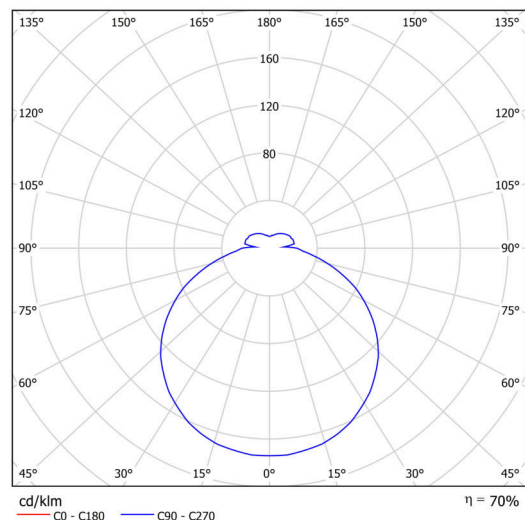

Luminous

Lum. flux of luminaire	2740 lm
Lum. flux of light source	3910 lm
Luminaire efficacy	114 lm/W
Temperature	4000 K
Rated life time LED L80/B10	100000 hours
CRI	Ra80
MacAdam	3
Blue light hazard	Risk group 0