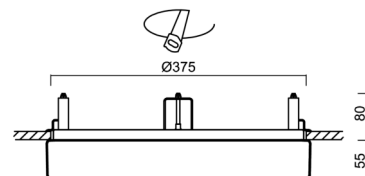

## Technical

Types of luminaires	Classic on/off
Mounting type	semi-recessed
Base material	steel
Shade material	opal polymethyl methacrylate
Base color	white Ra9003
Shade color	white
Holding the shade	folding system
Mounting location	ceiling/wall
Width	400 mm
Length	400 mm
Height	64 mm
Diameter	ø 400 mm
mounting holes (diameter)	none
Installation wire (diameter)	2xØ16mm
Energy Class	D
Impact strength	IK04
Operating temperature	from -20°C to +30°C