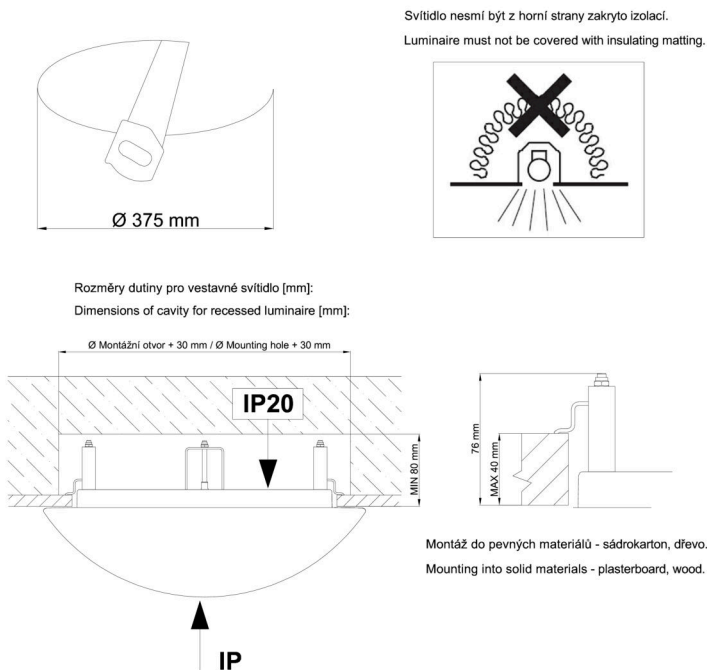

Logistic

EAN	8591728075309
Weight NTTO	2 Kg
Weight BTTO	2.4 Kg
Number of cartons	1 pcs
Package volume	0.031 m³
Package 1 width	0.41 m
Package 1 length	0.42 m
Package 1 height	0.18 m
Warranty*	60 months

*The warranty for the batteries is valid for 12 months from the date of purchase.

Installation dimensions: