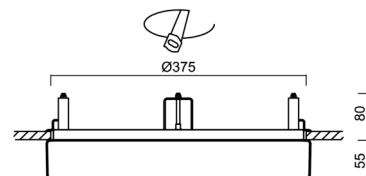

## Technical

Types of luminaires	Emergency combined + sensor
Mounting type	semi-recessed
Base material	steel
Shade material	opal polycarbonate
Base color	white Ral9003
Shade color	white
Holding the shade	folding system
Mounting location	ceiling/wall
Width	400 mm
Length	400 mm
Height	64 mm
Diameter	ø 400 mm
mounting holes (diameter)	none
Installation wire (diameter)	2xØ16mm
Energy Class	D
Impact strength	IK10
Operating temperature	from -20°C to +30°C