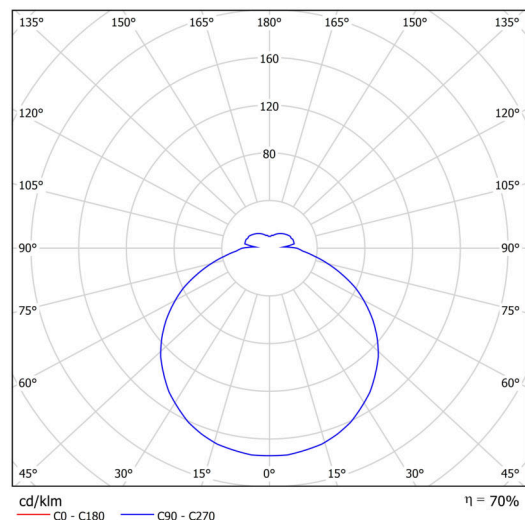

Luminous

Lum. flux of luminaire	3690 lm
Lum. flux of light source	5270 lm
Lum. flux of light source in emergency mode	150 lm
Luminaire efficacy	108 lm/W
Temperature	4000 K
Rated life time LED L80/B10	100000 hours
CRI	Ra80
MacAdam	3