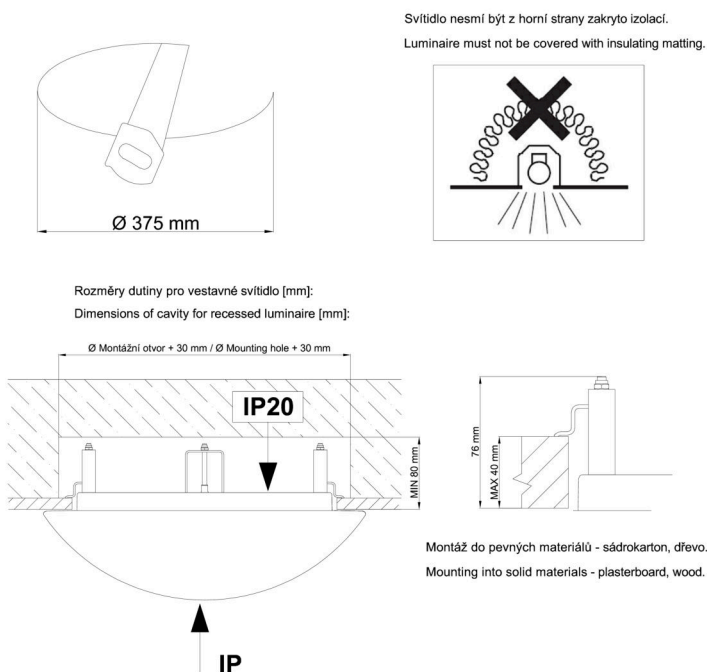

## Technical

Types of luminaires	Emergency combined
Mounting type	semi-recessed
Base material	steel
Shade material	opal polycarbonate
Base color	white Ra9003
Shade color	white
Holding the shade	folding system
Mounting location	ceiling/wall
Width	400 mm
Length	400 mm
Height	64 mm
Diameter	ø 400 mm
mounting holes (diameter)	none
Installation wire (diameter)	2xø16mm
Energy Class	D
Impact strength	IK10
Operating temperature	from 0°C to +30°C

### Multipower

Possibility of output adjustment by the user (DIP switch on the current source).

I [mA]	700	600	500	400	
[%]	100	86	71	57	

### Installation dimensions: