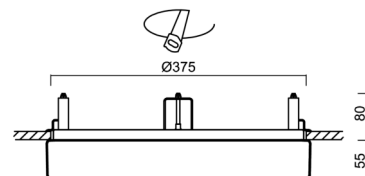

## Technical

Types of luminaires	Emergency combined
Mounting type	semi-recessed
Base material	steel
Shade material	opal polycarbonate
Base color	white Ra9003
Shade color	white
Holding the shade	folding system
Mounting location	ceiling/wall
Width	400 mm
Length	400 mm
Height	64 mm
Diameter	ø 400 mm
mounting holes (diameter)	none
Installation wire (diameter)	2xø16mm
Energy Class	D
Impact strength	IK10
Operating temperature	from 0°C to +30°C