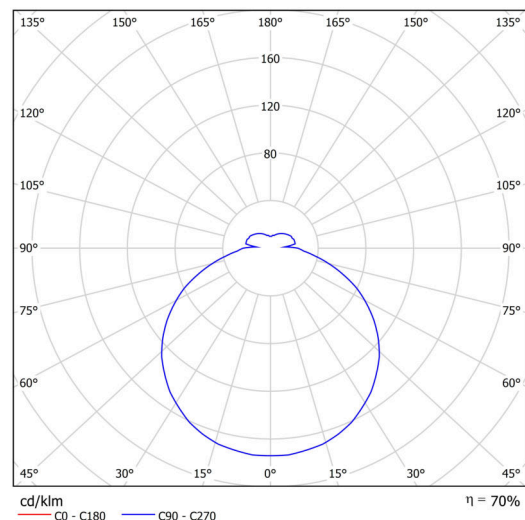

Luminous

Lum. flux of luminaire	3690 lm
Lum. flux of light source	5270 lm
Lum. flux of light source in emergency mode	150 lm
Luminaire efficacy	108 lm/W
Temperature	4000 K
Rated life time LED L80/B10	100000 hours
CRI	Ra80
MacAdam	3
Blue light hazard	Risk group 0