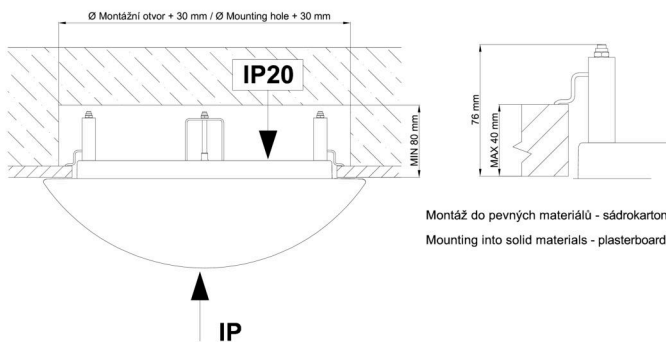

Technical

Types of luminaires	Emergency combined + sensor
Mounting type	semi-recessed
Base material	steel
Shade material	opal polycarbonate
Base color	white Ral9003
Shade color	white
Holding the shade	folding system
Mounting location	ceiling/wall
Width	400 mm
Length	400 mm
Height	64 mm
Diameter	ø 400 mm
mounting holes (diameter)	none
Cable entrance	2xø16mm
Energy Class	D
Impact strength	IK10
Operating temperature	from -20°C to +30°C

**The warranty for the batteries is valid for 12 months from the date of purchase.*

Installation dimensions:

Svítidlo nesmí být z horní strany zakryto izolací.
Luminaire must not be covered with insulating matting.

Rozměry dutiny pro vestavné svítidlo [mm]:
Dimensions of cavity for recessed luminaire [mm]:

Montáž do pevných materiálů - sádkarton, dřevo.
Mounting into solid materials - plasterboard, wood.

Additional assortment: