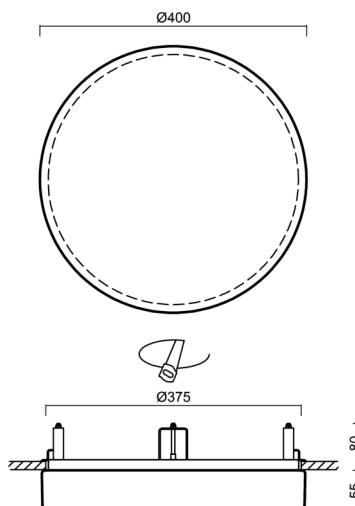

Technical

Types of luminaires	Emergency combined + sensor
Mounting type	semi-recessed
Base material	steel
Shade material	opal polycarbonate
Base color	white Ral9003
Shade color	white
Holding the shade	folding system
Mounting location	ceiling/wall
Width	400 mm
Length	400 mm
Height	64 mm
Diameter	ø 400 mm
mounting holes (diameter)	none
Cable entrance	2xø16mm
Energy Class	D
Impact strength	IK10
Operating temperature	from -20°C to +30°C

Rozměry dutiny pro vestavné svítidlo [mm]:
Dimensions of cavity for recessed luminaire [mm]:

Montáž do pevných materiálů - sádkarton, dřevo.
Mounting into solid materials - plasterboard, wood.

Additional assortment: