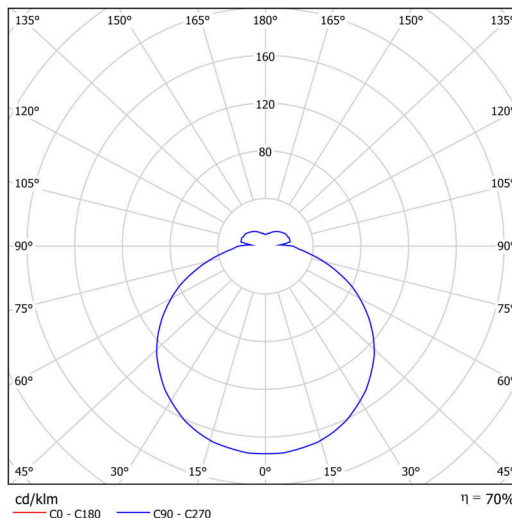

Luminous

Lum. flux of luminaire	3540 lm
Lum. flux of light source	5050 lm
Lum. flux of light source in emergency mode	150 lm
Luminaire efficacy	104 lm/W
Temperature	3000 K
Rated life time LED L80/B10	100000 hours
CRI	Ra80