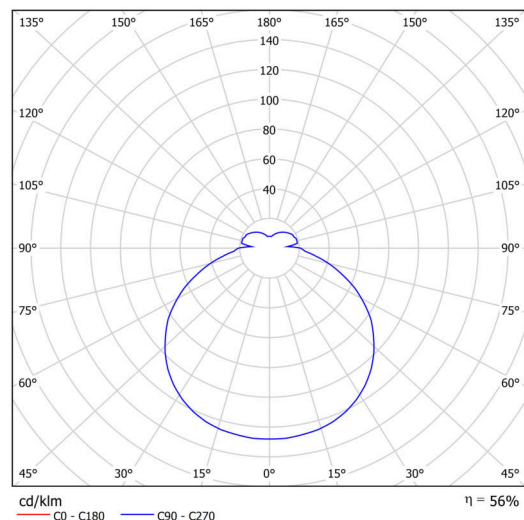

DELIA V2

Product code: DEL52544

Type: IN-22KNV83/PM23*

Short description of the luminaire: White semi-recessed E27 light ON/OFF and PMMA shade.

Technical

Types of luminaires	Classic on/off
Mounting type	semi-recessed
Base material	steel
Shade material	opal polymethyl methacrylate
Base color	white Ral9003
Shade color	white
Holding the shade	folding system
Mounting location	ceiling/wall
Width	400 mm
Length	400 mm
Height	64 mm
Diameter	ø 400 mm
mounting holes (diameter)	none
Installation wire (diameter)	2xØ16mm
Impact strength	IK04
Operating temperature	from -20°C to +30°C

Electric

Voltage type	AC
AC voltage	220 - 240 V
Power consumption	2x25 W
Ingress Protection	IP44
Socket	E27
terminal block	snap terminal block

Luminous

Blue light hazard	Risk group 0

Eulum data for calculation programs are available at www.osmont.cz.