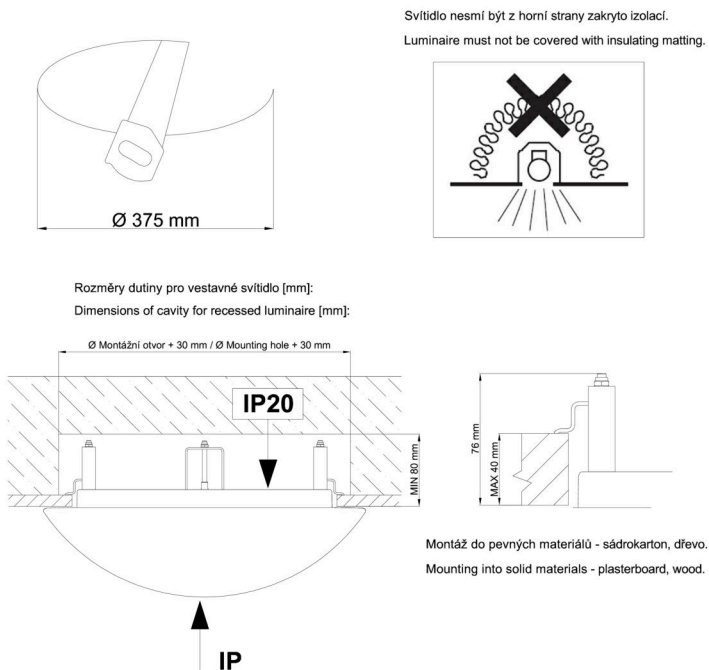

Types of luminaires	Classic on/off
Mounting type	semi-recessed
Base material	steel
Shade material	opal polymethyl methacrylate
Base color	white Ral9003
Shade color	white
Holding the shade	folding system
Mounting location	ceiling/wall
Width	400 mm
Length	400 mm
Height	64 mm
Diameter	ø 400 mm
mounting holes (diameter)	none
Installation wire (diameter)	2xØ16mm
Impact strength	IK04
Operating temperature	from -20°C to +30°C

Eulum data for calculation programs are available at www.osmont.cz.

Logistic

EAN	8591728525446
Weight NTTO	1.65 Kg
Weight BTTO	2.05 Kg
Number of cartons	1 pcs
Package volume	0.031 m ³
Package 1 width	0.41 m
Package 1 length	0.42 m
Package 1 height	0.18 m
Warranty*	60 months

*The warranty for the batteries is valid for 12 months from the date of purchase.

Installation dimensions:

Additional assortment:

Lampshade

Product code	Name	Color	Description	Picture	Drawing
20521	PM23	white		