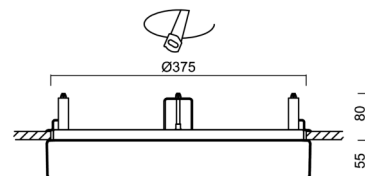

Types of luminaires	Classic on/off
Mounting type	semi-recessed
Base material	steel
Shade material	opal polymethyl methacrylate
Base color	white Ral9003
Shade color	white
Holding the shade	folding system
Mounting location	ceiling/wall
Width	400 mm
Length	400 mm
Height	64 mm
Diameter	ø 400 mm
mounting holes (diameter)	none
Installation wire (diameter)	2xØ16mm
Impact strength	IK04
Operating temperature	from -20°C to +30°C

Eulum data for calculation programs are available at www.osmont.cz.

Logistic

EAN	8591728525446
Weight NTTO	1.65 Kg
Weight BTTO	2.05 Kg
Number of cartons	1 pcs
Package volume	0.031 m ³
Package 1 width	0.41 m
Package 1 length	0.42 m
Package 1 height	0.18 m
Warranty*	60 months