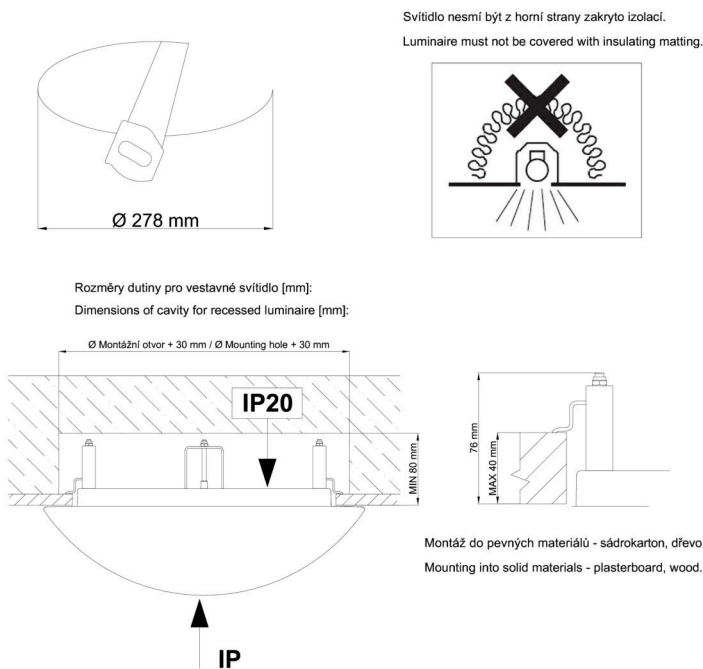

TECHNICAL SHEET

Enum data for calculation programs are available at www.osmont.cz.

Multipower

Possibility of output adjustment by the user (DIP switch on the current source).

I [mA]	700	600	500	400	
[%]	100	86	71	57	

Logistic

EAN	8591728075163
Weight NTTO	1.55 Kg
Weight BTTO	1.75 Kg
Number of cartons	1 pcs
Package volume	0.017 m³
Package 1 width	0.31 m
Package 1 length	0.31 m
Package 1 height	0.18 m
Warranty*	60 months

*The warranty for the batteries is valid for 12 months from the date of purchase.

Installation dimensions: