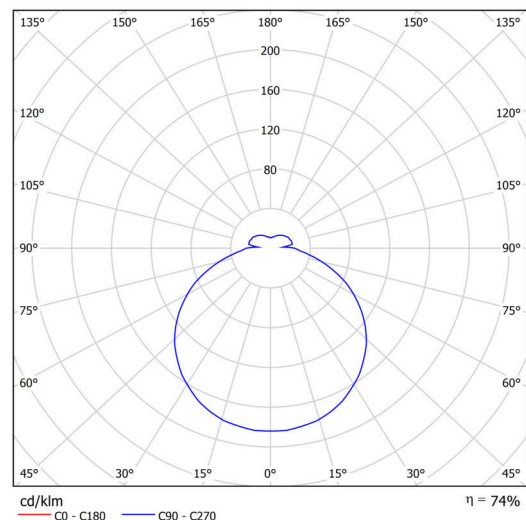

Luminous

Lum. flux of luminaire	2020 lm
Lum. flux of light source	2810 lm
Lum. flux of light source in emergency mode	150 lm
Luminaire efficacy	112 lm/W
Temperature	4000 K
Rated life time LED L80/B10	100000 hours
CRI	Ra80
MacAdam	3
Blue light hazard	Risk group 0