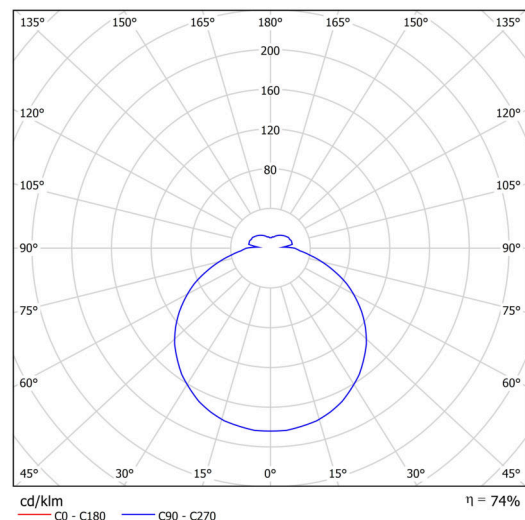

Luminous

Lum. flux of luminaire	1500 lm
Lum. flux of light source	2080 lm
Lum. flux of light source in emergency mode	150 lm
Luminaire efficacy	115 lm/W
Temperature	4000 K
Rated life time LED L80/B10	100000 hours
CRI	Ra80
MacAdam	3
Blue light hazard	Risk group 0