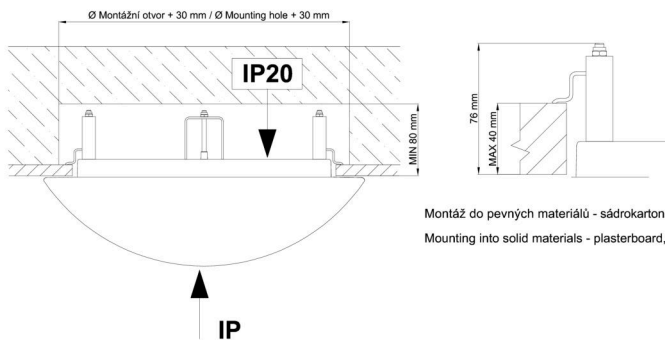

Technical

Types of luminaires	Emergency combined + sensor
Mounting type	semi-recessed
Base material	steel
Shade material	opal polymethyl methacrylate
Base color	white Ra9003
Shade color	white
Holding the shade	folding system
Mounting location	ceiling/wall
Width	300 mm
Length	300 mm
Height	60 mm
Diameter	ø 300 mm
mounting holes (diameter)	none
Installation wire (diameter)	2xØ16mm
Energy Class	D
Impact strength	IK04
Operating temperature	from -20°C to +30°C

TECHNICAL SHEET

Eulum data for calculation programs are available at www.osmont.cz.

Logistic

EAN	8591728075156
Weight NTTO	1.75 Kg
Weight BTTO	1.95 Kg
Number of cartons	1 pcs
Package volume	0.017 m ³
Package 1 width	0.31 m
Package 1 length	0.31 m
Package 1 height	0.18 m
Warranty*	60 months

*The warranty for the batteries is valid for 12 months from the date of purchase.

Installation dimensions:

Svítlidlo nesmí být z horní strany zakryto izolací.
Luminaire must not be covered with insulating matting.

Rozměry dutiny pro vestavné svítidlo [mm]:
Dimensions of cavity for recessed luminaire [mm]:

Montáž do pevných materiálů - sádkartón, dřevo.
Mounting into solid materials - plasterboard, wood.

Additional assortment: