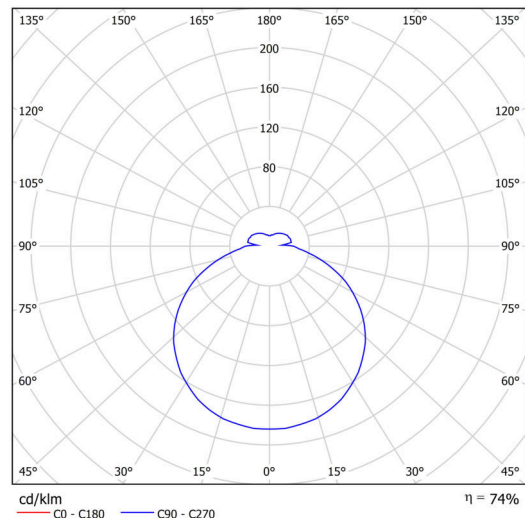

Luminous

Lum. flux of luminaire	1500 lm
Lum. flux of light source	2080 lm
Lum. flux of light source in emergency mode	150 lm
Luminaire efficacy	115 lm/W
Temperature	4000 K
Rated life time LED L80/B10	100000 hours
CRI	Ra80
MacAdam	3
Blue light hazard	Risk group 0