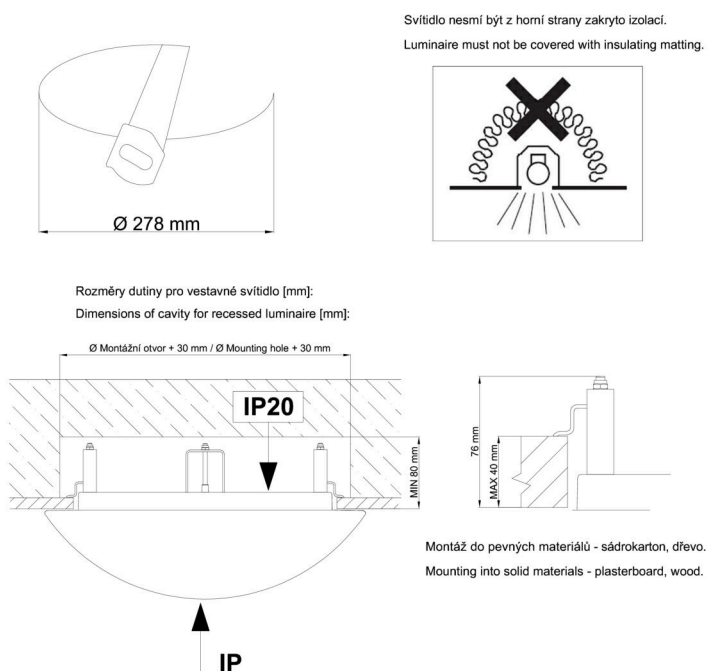

TECHNICAL SHEET

Eulum data for calculation programs are available at
www.osmont.cz.

Logistic

EAN	8591728075149
Weight NTTO	1.55 Kg
Weight BTTO	1.75 Kg
Number of cartons	1 pcs
Package volume	0.017 m³
Package 1 width	0.31 m
Package 1 length	0.31 m
Package 1 height	0.18 m
Warranty*	60 months

*The warranty for the batteries is valid for 12 months from the date of purchase.

Installation dimensions: