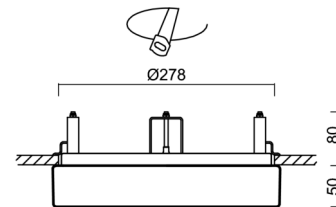

## Technical

Types of luminaires	Emergency combined
Mounting type	semi-recessed
Base material	steel
Shade material	opal polymethyl methacrylate
Base color	white Ra9003
Shade color	white
Holding the shade	folding system
Mounting location	ceiling/wall
Width	300 mm
Length	300 mm
Height	60 mm
Diameter	ø 300 mm
mounting holes (diameter)	none
Installation wire (diameter)	2xØ16mm
Energy Class	D
Impact strength	IK04
Operating temperature	from 0°C to +30°C