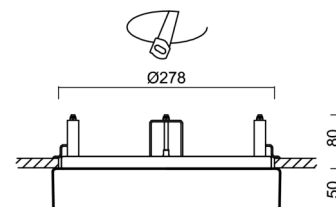

Technical

Types of luminaires	Dimmable
Mounting type	semi-recessed
Base material	steel
Shade material	opal polymethyl methacrylate
Base color	white Ra9003
Shade color	white
Holding the shade	folding system
Mounting location	ceiling/wall
Width	300 mm
Length	300 mm
Height	60 mm
Diameter	ø 300 mm
mounting holes (diameter)	none
Installation wire (diameter)	2xØ16mm
Energy Class	D
Impact strength	IK04
Operating temperature	from -20°C to +30°C

Eulum data for calculation programs are available at www.osmont.cz.

Logistic

EAN	8591728075132
Weight NTTO	1.35 Kg
Weight BTTO	1.55 Kg
Number of cartons	1 pcs
Package volume	0.017 m ³
Package 1 width	0.31 m
Package 1 length	0.31 m
Package 1 height	0.18 m
Warranty*	60 months

Rozměry dutiny pro vestavné svítidlo [mm]:
Dimensions of cavity for recessed luminaire [mm]:

Montáž do pevných materiálů - sádkarton, dřevo.
Mounting into solid materials - plasterboard, wood.

Additional assortment: