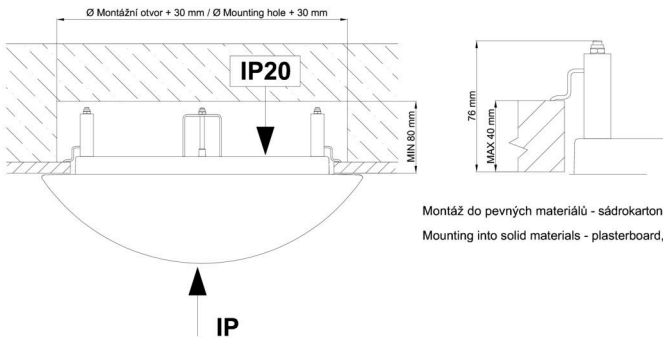

Technical

Types of luminaires	Dimmable
Mounting type	semi-recessed
Base material	steel
Shade material	opal polymethyl methacrylate
Base color	white Ra9003
Shade color	white
Holding the shade	folding system
Mounting location	ceiling/wall
Width	300 mm
Length	300 mm
Height	60 mm
Diameter	ø 300 mm
mounting holes (diameter)	none
Installation wire (diameter)	2xØ16mm
Energy Class	D
Impact strength	IK04
Operating temperature	from -20°C to +30°C

*The warranty for the batteries is valid for 12 months from the date of purchase.

Installation dimensions:

Svítlidlo nesmí být z horní strany zakryto izolací.
Luminaire must not be covered with insulating matting.

Rozměry dutiny pro vestavné svítidlo [mm]:
Dimensions of cavity for recessed luminaire [mm]:

Montáž do pevných materiálů - sádkarton, dřevo.
Mounting into solid materials - plasterboard, wood.

Additional assortment: