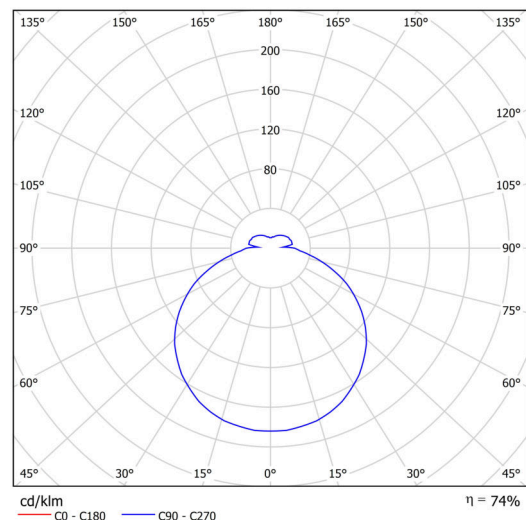

Luminous

Lum. flux of luminaire	2020 lm
Lum. flux of light source	2810 lm
Luminaire efficacy	112 lm/W
Temperature	4000 K
Rated life time LED L80/B10	100000 hours
CRI	Ra80
MacAdam	3
Blue light hazard	Risk group 0