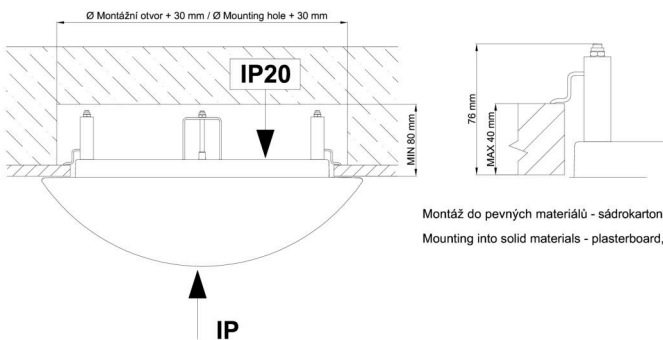

Technical

Types of luminaires	Sensor
Mounting type	semi-recessed
Base material	steel
Shade material	opal polymethyl methacrylate
Base color	white Ra9003
Shade color	white
Holding the shade	folding system
Mounting location	ceiling/wall
Width	300 mm
Length	300 mm
Height	60 mm
Diameter	ø 300 mm
mounting holes (diameter)	none
Installation wire (diameter)	2xØ16mm
Energy Class	D
Impact strength	IK04
Operating temperature	from -20°C to +30°C

*The warranty for the batteries is valid for 12 months from the date of purchase.

Installation dimensions:

Svítidlo nesmí být z horní strany zakryto izolací.
Luminaire must not be covered with insulating matting.

Rozměry dutiny pro vestavné svítidlo [mm]:
Dimensions of cavity for recessed luminaire [mm]:

Montáž do pevných materiálů - sádkarton, dřevo.
Mounting into solid materials - plasterboard, wood.

Additional assortment: