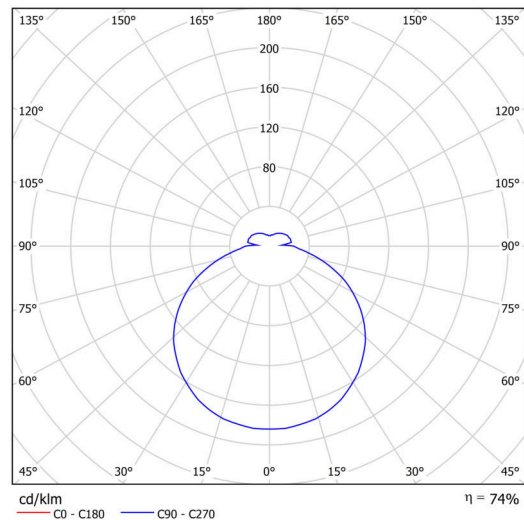

Luminous

Lum. flux of luminaire	2020 lm
Lum. flux of light source	2810 lm
Luminaire efficacy	112 lm/W
Temperature	4000 K
Rated life time LED L80/B10	100000 hours
CRI	Ra80
MacAdam	3
Blue light hazard	Risk group 0