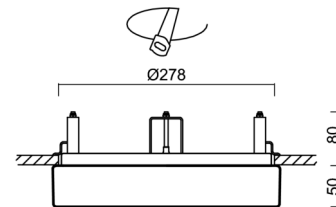

Technical

Types of luminaires	Sensor
Mounting type	semi-recessed
Base material	steel
Shade material	opal polymethyl methacrylate
Base color	white Ra9003
Shade color	white
Holding the shade	folding system
Mounting location	ceiling/wall
Width	300 mm
Length	300 mm
Height	60 mm
Diameter	ø 300 mm
mounting holes (diameter)	none
Installation wire (diameter)	2xØ16mm
Energy Class	D
Impact strength	IK04
Operating temperature	from -20°C to +30°C