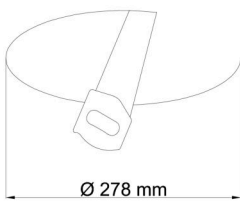

Logistic

EAN	8591728075095
Weight NTTO	1.35 Kg
Weight BTTO	1.55 Kg
Number of cartons	1 pcs
Package volume	0.017 m³
Package 1 width	0.31 m
Package 1 length	0.31 m
Package 1 height	0.18 m
Warranty*	60 months

*The warranty for the batteries is valid for 12 months from the date of purchase.

Installation dimensions: