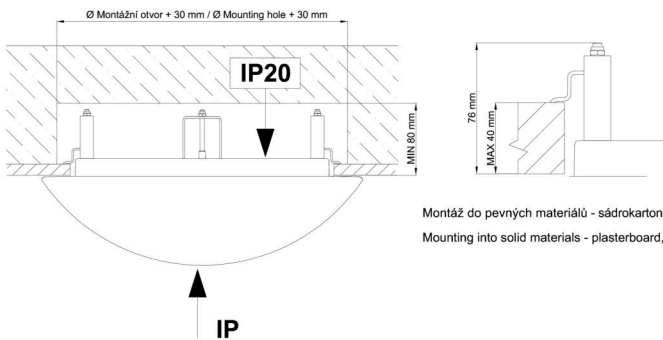

## Technical

Types of luminaires	Sensor
Mounting type	semi-recessed
Base material	steel
Shade material	opal polymethyl methacrylate
Base color	white Ra9003
Shade color	white
Holding the shade	folding system
Mounting location	ceiling/wall
Width	300 mm
Length	300 mm
Height	60 mm
Diameter	ø 300 mm
mounting holes (diameter)	none
Installation wire (diameter)	2xØ16mm
Energy Class	D
Impact strength	IK04
Operating temperature	from -20°C to +30°C

Eulum data for calculation programs are available at [www.osmont.cz](http://www.osmont.cz).

Logistic

EAN	8591728075095
Weight NTTO	1.35 Kg
Weight BTTO	1.55 Kg
Number of cartons	1 pcs
Package volume	0.017 m <sup>3</sup>
Package 1 width	0.31 m
Package 1 length	0.31 m
Package 1 height	0.18 m
Warranty*	60 months

\*The warranty for the batteries is valid for 12 months from the date of purchase.

Installation dimensions:

Svítlidlo nesmí být z horní strany zakryto izolací.  
Luminaire must not be covered with insulating matting.

Rozměry dutiny pro vestavné svítidlo [mm]:  
Dimensions of cavity for recessed luminaire [mm]:

Montáž do pevných materiálů - sádkarton, dřevo.  
Mounting into solid materials - plasterboard, wood.

Additional assortment: