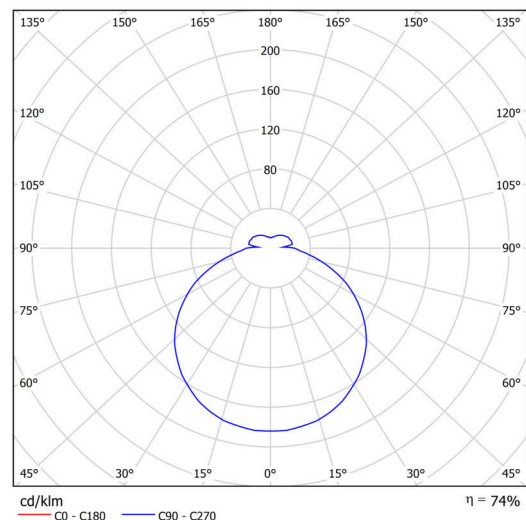

Luminous

Lum. flux of luminaire	1500 lm
Lum. flux of light source	2080 lm
Luminaire efficacy	115 lm/W
Temperature	4000 K
Rated life time LED L80/B10	100000 hours
CRI	Ra80
MacAdam	3
Blue light hazard	Risk group 0